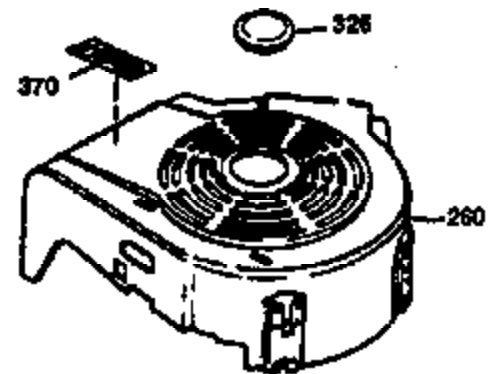

ILLUSTRATION SHOWS TYPICAL PARTS ONLY, ORDER BY PART NUMBER. PARTS NOT LISTED ARE SUPPLIED BY OEM.

Ref #	Part Number	Qty	Description
239	34338	1	* Air Cleaner Gasket
243	650806	2	Screw, 10-32 x 5/8"
245	34340	1	Air Cleaner Filter
250	34341B	1	Air Cleaner Cover
260	35757	1	Blower Housing
287	650926	2	Screw, 8-32 x 21/64"
300	32671	1	Fuel Tank (Incl. 292 & 301)
301	33032	1	Fuel Cap
341	35016	1	Fuel Tank Bracket
342	650735	1	Screw, 10-24 x 3/8"
342A	650665	1	Screw, 1/4-15 x 3/4"
370	35344	1	Instruction Decal
390	590688	1	Rewind Starter