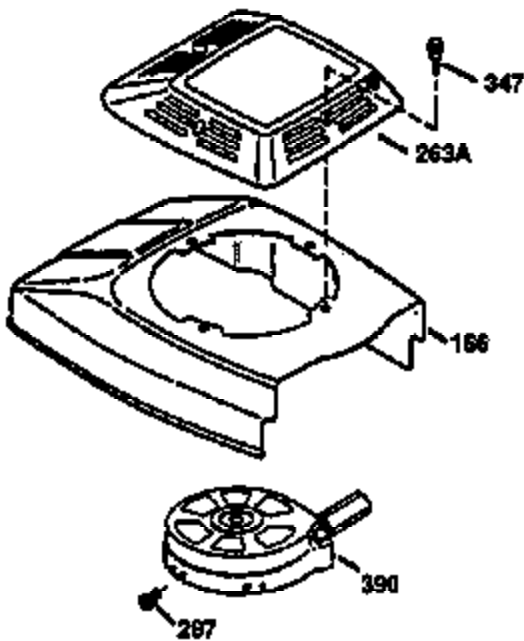

ILLUSTRATION SHOWS TYPICAL PARTS ONLY, ORDER BY PART NUMBER. PARTS NOT LISTED ARE SUPPLIED BY OEM.

Ref #	Part Number	Qty	Description
239	34338	1	* Air Cleaner Gasket
243	650806	2	Screw, 10-32 x 5/8"
245	34340	1	Air Cleaner Filter
250	34341B	1	Air Cleaner Cover
260	35757	1	Blower Housing
287	650926	2	Screw, 8-32 x 21/64"
300	32671	1	Fuel Tank (Incl. 292 & 301)
301	33032	1	Fuel Cap
341	35016	1	Fuel Tank Bracket
342	650735	1	Screw, 10-24 x 3/8"
342A	650665	1	Screw, 1/4-15 x 3/4"
370	35344	1	Instruction Decal
390	590688	1	Rewind Starter