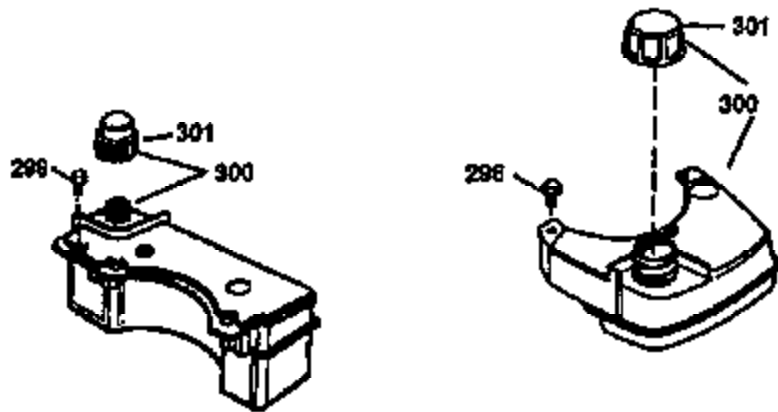

ILLUSTRATION SHOWS TYPICAL PARTS ONLY, ORDER BY PART NUMBER. PARTS NOT LISTED ARE SUPPLIED BY OEM.

Ref #	Part Number	Qty	Description
239	34338	1	* Air Cleaner Gasket
243	650806	2	Screw, 10-32 x 5/8"
245	34340	1	Air Cleaner Filter
250	34341B	1	Air Cleaner Cover
260	35757	1	Blower Housing
287	650926	2	Screw, 8-32 x 21/64"
300	32671	1	Fuel Tank (Incl. 292 & 301)
301	33032	1	Fuel Cap
341	35016	1	Fuel Tank Bracket
342	650735	1	Screw, 10-24 x 3/8"
342A	650665	1	Screw, 1/4-15 x 3/4"
370	35344	1	Instruction Decal
390	590688	1	Rewind Starter