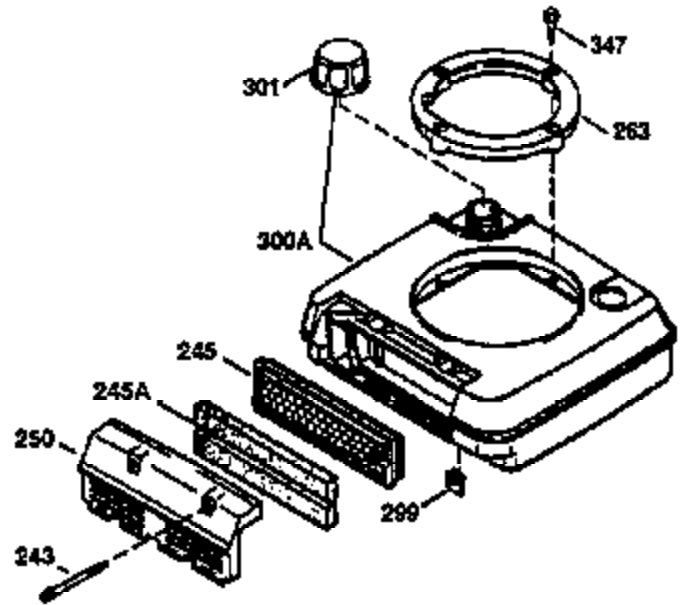

ILLUSTRATION SHOWS TYPICAL PARTS ONLY, ORDER BY PART NUMBER. PARTS NOT LISTED ARE SUPPLIED BY OEM.

Ref #	Part Number	Qty	Description
239	34338	1	* Air Cleaner Gasket
243	650806	2	Screw, 10-32 x 5/8"
245	34340	1	Air Cleaner Filter
250	34341B	1	Air Cleaner Cover
260	35757	1	Blower Housing
287	650926	2	Screw, 8-32 x 21/64"
300	32671	1	Fuel Tank (Incl. 292 & 301)
301	33032	1	Fuel Cap
341	35016	1	Fuel Tank Bracket
342	650735	1	Screw, 10-24 x 3/8"
342A	650665	1	Screw, 1/4-15 x 3/4"
370	35344	1	Instruction Decal
390	590688	1	Rewind Starter