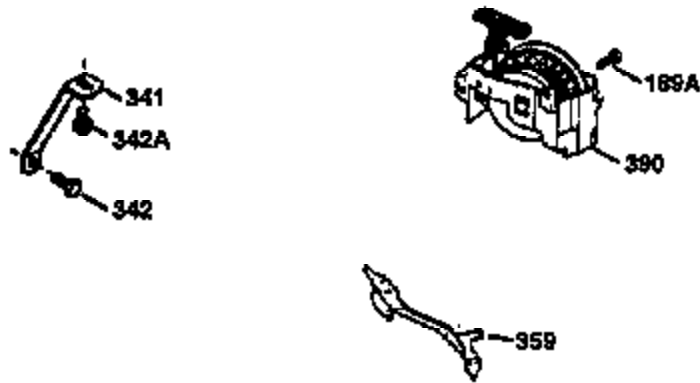

ILLUSTRATION SHOWS TYPICAL PARTS ONLY, ORDER BY PART NUMBER. PARTS NOT LISTED ARE SUPPLIED BY OEM.

Ref #	Part Number	Qty	Description
239	34338	1	* Air Cleaner Gasket
243	650806	2	Screw, 10-32 x 5/8"
245	34340	1	Air Cleaner Filter
250	34341B	1	Air Cleaner Cover
260	35757	1	Blower Housing
287	650926	2	Screw, 8-32 x 21/64"
300	32671	1	Fuel Tank (Incl. 292 & 301)
301	33032	1	Fuel Cap
341	35016	1	Fuel Tank Bracket
342	650735	1	Screw, 10-24 x 3/8"
342A	650665	1	Screw, 1/4-15 x 3/4"
370	35344	1	Instruction Decal
390	590688	1	Rewind Starter