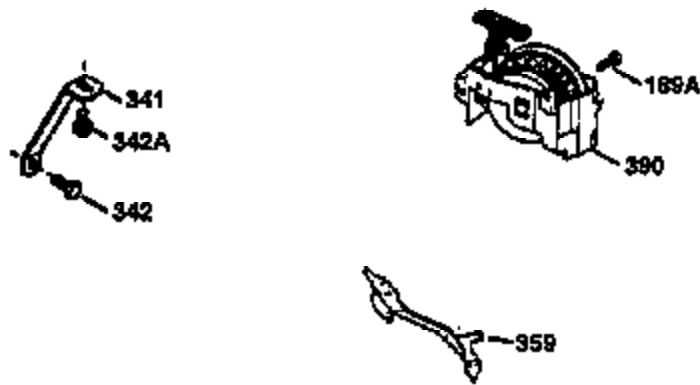

ILLUSTRATION SHOWS TYPICAL PARTS ONLY, ORDER BY PART NUMBER. PARTS NOT LISTED ARE SUPPLIED BY OEM.

Ref #	Part Number	Qty	Description
238	650806	2	Screw, 10-32 x 5/8"
239	34338	1	* Air Cleaner Gasket
245	34340	1	Air Cleaner Filter
250	34341B	1	Air Cleaner Cover
260	35757	1	Blower Housing
287	650926	2	Screw, 8-32 x 21/64"
300	32671	1	Fuel Tank (Incl. 292 & 301)
301	33032	1	Fuel Cap
341	35016	1	Fuel Tank Bracket
342	650735	1	Screw, 10-24 x 3/8"
342A	650665	1	Screw, 1/4-15 x 3/4"
370	35344	1	Instruction Decal
390	590688	1	Rewind Starter