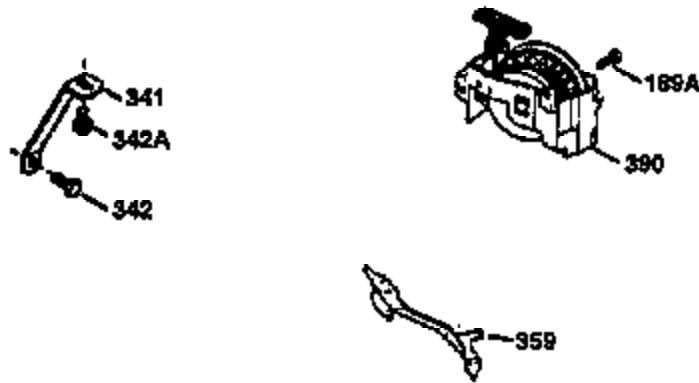

ILLUSTRATION SHOWS TYPICAL PARTS ONLY, ORDER BY PART NUMBER. PARTS NOT LISTED ARE SUPPLIED BY OEM.

Ref #	Part Number	Qty	Description
238	650806	2	Screw, 10-32 x 5/8"
239	34338	1	* Air Cleaner Gasket
245	34340	1	Air Cleaner Filter
250	34341B	1	Air Cleaner Cover
260	35757	1	Blower Housing
287	650926	2	Screw, 8-32 x 21/64"
300	32671	1	Fuel Tank (Incl. 292 & 301)
301	33032	1	Fuel Cap
341	35016	1	Fuel Tank Bracket
342	650735	1	Screw, 10-24 x 3/8"
342A	650665	1	Screw, 1/4-15 x 3/4"
390	590732	1	Rewind Starter (NOTE: This engine could have been built with 590688 starter. Refer to the design of the air intake louvers for part identification. Individual starter parts do not interchange.)