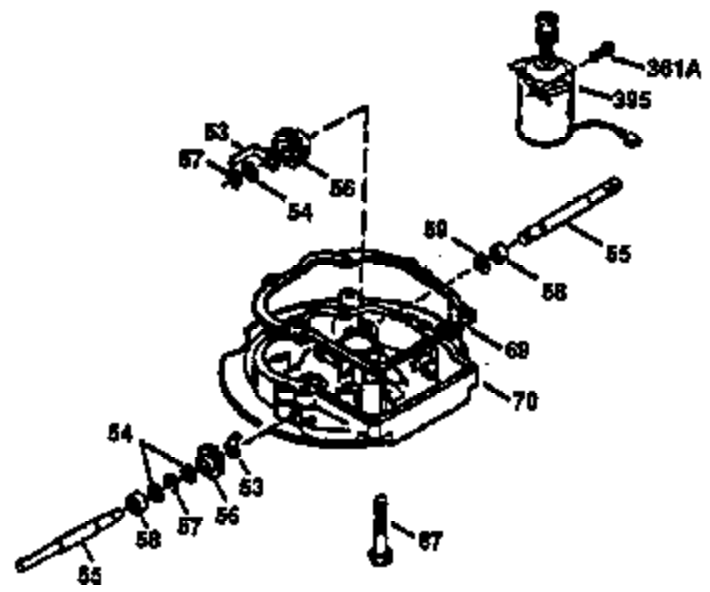

ILLUSTRATION SHOWS TYPICAL PARTS ONLY. ORDER BY PART NUMBER. PARTS NOT LISTED ARE SUPPLIED BY OEM.

Ref #	Part Number	Qty	Description
19	31386	1	Extension Spring
69	35261	1	* Mounting Flange Gasket
70	35651D	1	Mounting Flange (Incl.72 thru 83)
90	611123	1	Flywheel
167	32924	1	Speed Adjusting Spring
168	650688	1	Screw, 10-32 x 1"
182	6201	2	Screw, 1/4-28 x 7/8"
185	31384A	1	Intake Pipe (Incl. 224)
186	34337	1	Governor Link
200	33152A	1	Control Bracket (Incl. 206)
201	33150	1	Override Bracket
209	30200	2	Screw, 10-24 x 9/16"
223	650451	2	Screw, 1/4-20 x 1"
238	650806	2	Screw, 10-32 x 5/8"
245	34340	1	Air Cleaner Filter
250	34341B	1	Air Cleaner Cover
275	36473	1	Muffler (Incl. 277)
277	650988	2	Screw, 1/4-20 x 2-5/16"
416	36085	1	Spark Arrestor Kit (Incl. 417)(Optional)
417	650760	1	Screw, 8-32 x 3/8" (Optional)