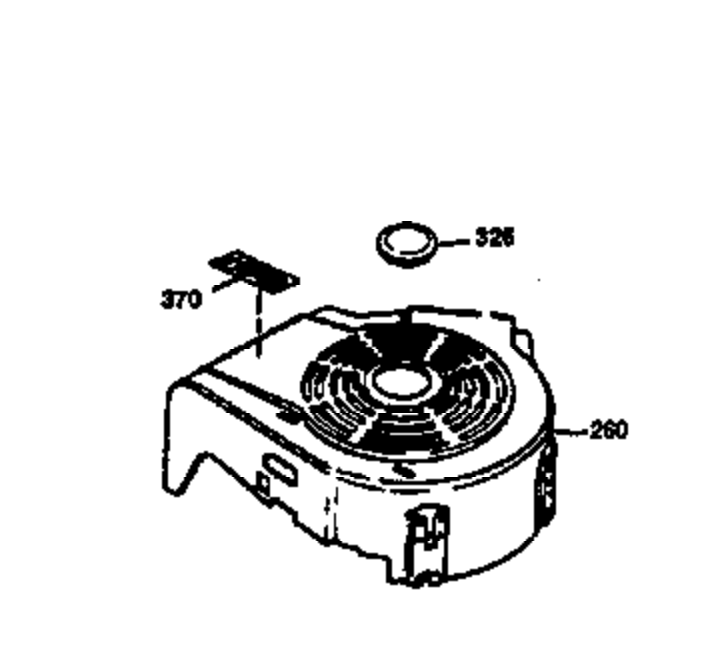

ILLUSTRATION SHOWS TYPICAL PARTS ONLY, ORDER BY PART NUMBER. PARTS NOT LISTED ARE SUPPLIED BY OEM.

Ref #	Part Number	Qty	Description
238	650806	2	Screw, 10-32 x 5/8"
239	34338	1	* Air Cleaner Gasket
245	34340	1	Air Cleaner Filter
250	34341B	1	Air Cleaner Cover
260	35757	1	Blower Housing
287	650926	2	Screw, 8-32 x 21/64"
300	32671	1	Fuel Tank (Incl. 292 & 301)
301	33032	1	Fuel Cap
341	35016	1	Fuel Tank Bracket
342	650735	1	Screw, 10-24 x 3/8"
342A	650665	1	Screw, 1/4-15 x 3/4"
390	590732	1	Rewind Starter (NOTE: This engine could have been built with 590738 starter. Refer to the design of the rope pulley strength ribs for part identification. Individual starter parts do not interchange. Refer to service bulletin 116.)