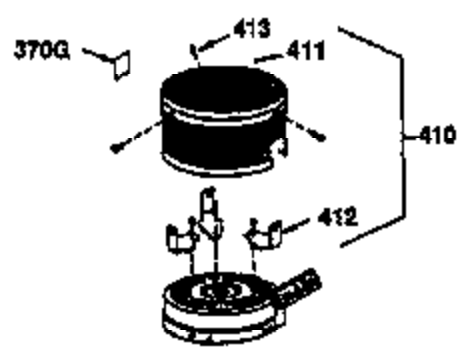

ILLUSTRATION SHOWS TYPICAL PARTS ONLY. ORDER BY PART NUMBER. PARTS NOT LISTED ARE SUPPLIED BY OEM.

Ref #	Part Number	Qty	Description
19	31386	1	Extension Spring
69	35261	1	* Mounting Flange Gasket
70	35651D	1	Mounting Flange (Incl.72 thru 83)
90	611123	1	Flywheel
167	32924	1	Speed Adjusting Spring
168	650688	1	Screw, 10-32 x 1"
182	6201	2	Screw, 1/4-28 x 7/8"
185	31384A	1	Intake Pipe (Incl. 224)
186	34337	1	Governor Link
200	33152A	1	Control Bracket (Incl. 206)
201	33150	1	Override Bracket
209	30200	2	Screw, 10-24 x 9/16"
223	650451	2	Screw, 1/4-20 x 1"
238	650806	2	Screw, 10-32 x 5/8"
245	34340	1	Air Cleaner Filter
250	34341B	1	Air Cleaner Cover
275	36473	1	Muffler (Incl. 277)
277	650988	2	Screw, 1/4-20 x 2-5/16"
416	36085	1	Spark Arrestor Kit (Incl. 417)(Optional)
417	650760	1	Screw, 8-32 x 3/8" (Optional)