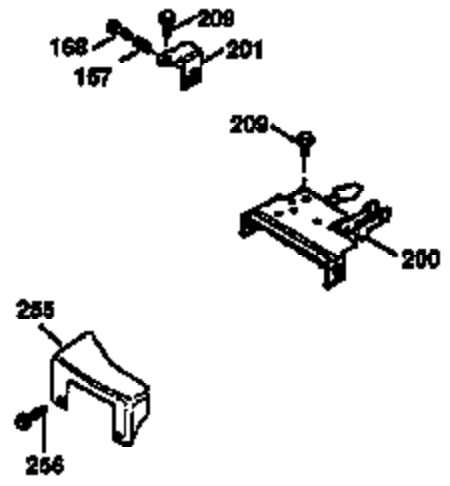

ILLUSTRATION SHOWS TYPICAL PARTS ONLY. ORDER BY PART NUMBER. PARTS NOT LISTED ARE SUPPLIED BY OEM.

Ref #	Part Number	Qty	Description
19	31386	1	Extension Spring
69	35261	1	* Mounting Flange Gasket
70	35651D	1	Mounting Flange (Incl.72 thru 83)
90	611123	1	Flywheel
167	32924	1	Speed Adjusting Spring
168	650688	1	Screw, 10-32 x 1"
182	6201	2	Screw, 1/4-28 x 7/8"
185	31384A	1	Intake Pipe (Incl. 224)
186	34337	1	Governor Link
200	33152A	1	Control Bracket (Incl. 206)
201	33150	1	Override Bracket
209	30200	2	Screw, 10-24 x 9/16"
223	650451	2	Screw, 1/4-20 x 1"
238	650806	2	Screw, 10-32 x 5/8"
245	34340	1	Air Cleaner Filter
250	34341B	1	Air Cleaner Cover
275	36473	1	Muffler (Incl. 277)
277	650988	2	Screw, 1/4-20 x 2-5/16"
416	36085	1	Spark Arrestor Kit (Incl. 417)(Optional)
417	650760	1	Screw, 8-32 x 3/8" (Optional)