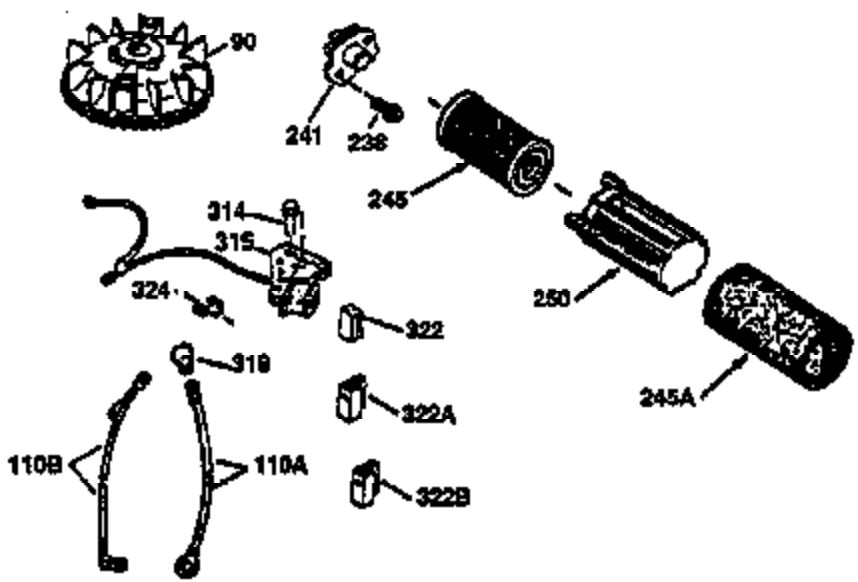

ILLUSTRATION SHOWS TYPICAL PARTS ONLY. ORDER BY PART NUMBER. PARTS NOT LISTED ARE SUPPLIED BY OEM.

Ref #	Part Number	Qty	Description
19	31386	1	Extension Spring
69	35261	1	* Mounting Flange Gasket
70	35651D	1	Mounting Flange (Incl.72 thru 83)
90	611123	1	Flywheel
167	32924	1	Speed Adjusting Spring
168	650688	1	Screw, 10-32 x 1"
182	6201	2	Screw, 1/4-28 x 7/8"
185	31384A	1	Intake Pipe (Incl. 224)
186	34337	1	Governor Link
200	33152A	1	Control Bracket (Incl. 206)
201	33150	1	Override Bracket
209	30200	2	Screw, 10-24 x 9/16"
223	650451	2	Screw, 1/4-20 x 1"
238	650806	2	Screw, 10-32 x 5/8"
245	34340	1	Air Cleaner Filter
250	34341B	1	Air Cleaner Cover
275	36473	1	Muffler (Incl. 277)
277	650988	2	Screw, 1/4-20 x 2-5/16"
416	36085	1	Spark Arrestor Kit (Incl. 417)(Optional)
417	650760	1	Screw, 8-32 x 3/8" (Optional)