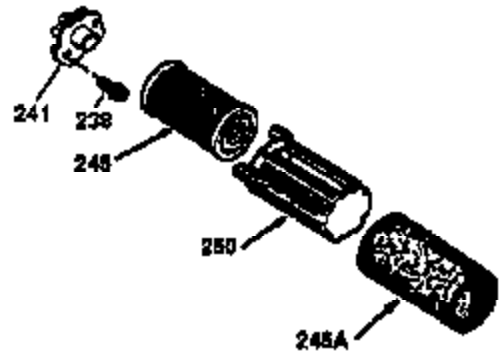

Ref #	Part Number	Qty	Description
19	31386	1	Extension Spring
69	35261	1	* Mounting Flange Gasket
70	35651D	1	Mounting Flange (Incl.72 thru 83)
90	611213	1	Flywheel
167	32924	1	Speed Adjusting Spring
168	650688	1	Screw, 10-32 x 1"
182	6201	2	Screw, 1/4-28 x 7/8"
185	31384A	1	Intake Pipe (Incl. 224)
186	34337	1	Governor Link
200	33152A	1	Control Bracket (Incl. 206)
201	33150	1	Override Bracket
209	30200	2	Screw, 10-24 x 9/16"
223	650451	2	Screw, 1/4-20 x 1"
238	650806	2	Screw, 10-32 x 5/8"
245	34340	1	Air Cleaner Filter
250	34341B	1	Air Cleaner Cover
275	36473	1	Muffler (Incl. 277)
277	650988	2	Screw, 1/4-20 x 2-5/16"
416	36085	1	Spark Arrestor Kit (Incl. 417)(Optional)
417	650760	1	Screw, 8-32 x 3/8" (Optional)