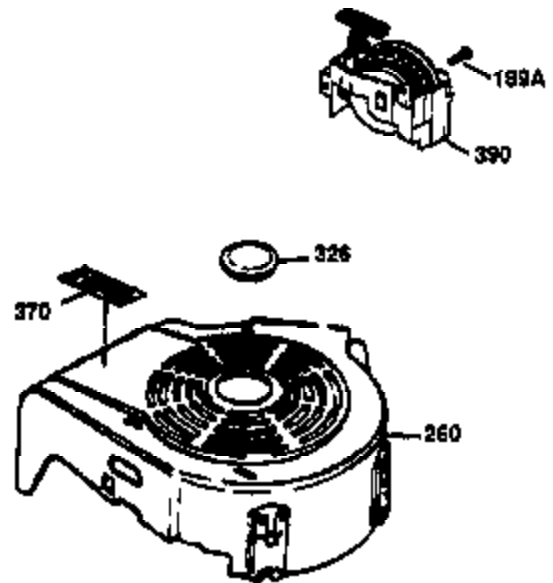

| Ref # | Part Number | Qty | Description   |
|-------|-------------|-----|---|
| 174   | 30200       | 2   | Screw, 10-24 x 9/16"  |
| 178   | 29752       | 2   | Nut & Lock Washer, 1/4-28   |
| 179   | 30593       | 1   | Retainer Clip   |
| 182   | 6201        | 2   | Screw, 1/4-28 x 7/8"  |
| 184   | 26756       | 1   | * Carburetor To Intake Pipe Gasket  |
| 185   | 31384A      | 1   | Intake Pipe (Incl. 224)   |
| 186   | 34337       | 1   | Governor Link   |
| 200   | 33152A      | 1   | Control Bracket (Incl. 206)   |
| 206   | 610973      | 1   | Terminal  |
| 207   | 34336       | 1   | Throttle Link   |
| 209   | 30200       | 2   | Screw, 10-24 x 9/16"  |
| 215   | 32410       | 1   | Control Knob  |
| 223   | 650451      | 2   | Screw, 1/4-20 x 1"  |
| 224   | 34690A      | 1   | * Intake Pipe Gasket  |
| 238   | 650806      | 2   | Screw, 10-32 x 5/8"   |
| 239   | 34338       | 1   | * Air Cleaner Gasket  |
| 240   | 34858       | 1   | Air Cleaner Body  |
| 245   | 34340       | 1   | Air Cleaner Filter  |
| 250   | 34341B      | 1   | Air Cleaner Cover   |
| 260   | 35757       | 1   | Blower Housing  |
| 261   | 30200       | 2   | Screw, 10-24 x 9/16"  |
| 262   | 650831      | 2   | Screw, 1/4-20 x 1/2"  |
| 275   | 36473       | 1   | Muffler (Incl. 277)   |
| 277   | 650988      | 2   | Screw, 1/4-20 x 2-5/16"   |
| 285   | 35000A      | 1   | Starter Cup   |
| 287   | 650926      | 2   | Screw, 8-32 x 21/64"  |
| 290   | 34357       | 1   | Fuel Line   |
| 292   | 26460       | 2   | Fuel Line Clamp   |
| 300   | 32671       | 1   | Fuel Tank (Incl. 292 & 301)   |
| 301   | 33032       | 1   | Fuel Cap  |
| 305   | 35577       | 1   | Oil Fill Tube   |
| 306   | 36832       | 1   | * "O"-Ring  |
| 307   | 35499       | 1   | "O"-Ring  |
| 309   | 650562      | 1   | Screw, 10-32 x 1/2"   |
| 310   | 35578       | 1   | Dipstick  |
| 313   | 34080       | 1   | Spacer  |
| 370B  | 35344       | 1   | Control Decal   |
| 370A  | 36261       | 1   | Lubrication Decal   |
| 370K  | 36695       | 1   | Starter Decal   |
| 380   | 631581      | 1   | Carburetor (Incl. 184)  |
| 390   | 590732      | 1   | Rewind Starter (NOTE: This engine could have been built with 590738 starter.  |
| 400   | 36475       | 1   | * Gasket Set (Incl. items marked PK in notes) Incl. part #'s 26756 (1), 27234A (1), 33735 (1), 36832 (1), 34338 (1), 34690A (1), 35261 (1), 36437 (1) |
| 420   | 730225      | 1   | SAE 30 4-Cycle Engine Oil (1 Quart)   |