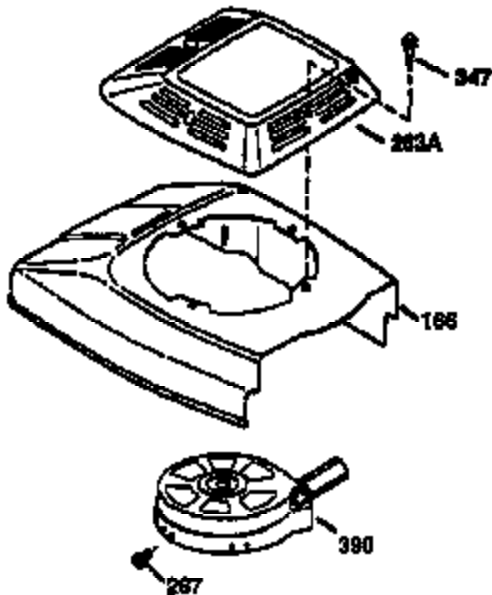

| Ref # | Part Number | Qty | Description   |
|-------|-------------|-----|---|
| 174   | 30200       | 2   | Screw, 10-24 x 9/16"  |
| 178   | 29752       | 2   | Nut & Lock Washer, 1/4-28   |
| 179   | 30593       | 1   | Retainer Clip   |
| 182   | 6201        | 2   | Screw, 1/4-28 x 7/8"  |
| 184   | 26756       | 1   | * Carburetor To Intake Pipe Gasket  |
| 185   | 31384A      | 1   | Intake Pipe (Incl. 224)   |
| 186   | 34337       | 1   | Governor Link   |
| 200   | 33152A      | 1   | Control Bracket (Incl. 206)   |
| 206   | 610973      | 1   | Terminal  |
| 207   | 34336       | 1   | Throttle Link   |
| 209   | 30200       | 2   | Screw, 10-24 x 9/16"  |
| 215   | 32410       | 1   | Control Knob  |
| 223   | 650451      | 2   | Screw, 1/4-20 x 1"  |
| 224   | 34690A      | 1   | * Intake Pipe Gasket  |
| 238   | 650806      | 2   | Screw, 10-32 x 5/8"   |
| 239   | 34338       | 1   | * Air Cleaner Gasket  |
| 240   | 34858       | 1   | Air Cleaner Body  |
| 245   | 34340       | 1   | Air Cleaner Filter  |
| 250   | 34341B      | 1   | Air Cleaner Cover   |
| 260   | 35757       | 1   | Blower Housing  |
| 261   | 30200       | 2   | Screw, 10-24 x 9/16"  |
| 262   | 650831      | 2   | Screw, 1/4-20 x 1/2"  |
| 275   | 36473       | 1   | Muffler (Incl. 277)   |
| 277   | 650988      | 2   | Screw, 1/4-20 x 2-5/16"   |
| 285   | 35000A      | 1   | Starter Cup   |
| 287   | 650926      | 2   | Screw, 8-32 x 21/64"  |
| 290   | 34357       | 1   | Fuel Line   |
| 292   | 26460       | 2   | Fuel Line Clamp   |
| 300   | 32671       | 1   | Fuel Tank (Incl. 292 & 301)   |
| 301   | 33032       | 1   | Fuel Cap  |
| 305   | 35577       | 1   | Oil Fill Tube   |
| 306   | 36832       | 1   | * "O"-Ring  |
| 307   | 35499       | 1   | "O"-Ring  |
| 309   | 650562      | 1   | Screw, 10-32 x 1/2"   |
| 310   | 35578       | 1   | Dipstick  |
| 313   | 34080       | 1   | Spacer  |
| 370B  | 35344       | 1   | Control Decal   |
| 370A  | 36261       | 1   | Lubrication Decal   |
| 370K  | 36695       | 1   | Starter Decal   |
| 380   | 631581      | 1   | Carburetor (Incl. 184)  |
| 390   | 590732      | 1   | Rewind Starter (NOTE: This engine could have been built with 590738 starter.  |
| 400   | 36475       | 1   | * Gasket Set (Incl. items marked PK in notes) Incl. part #'s 26756 (1), 27234A (1), 33735 (1), 36832 (1), 34338 (1), 34690A (1), 35261 (1), 36437 (1) |
| 420   | 730225      | 1   | SAE 30 4-Cycle Engine Oil (1 Quart)   |