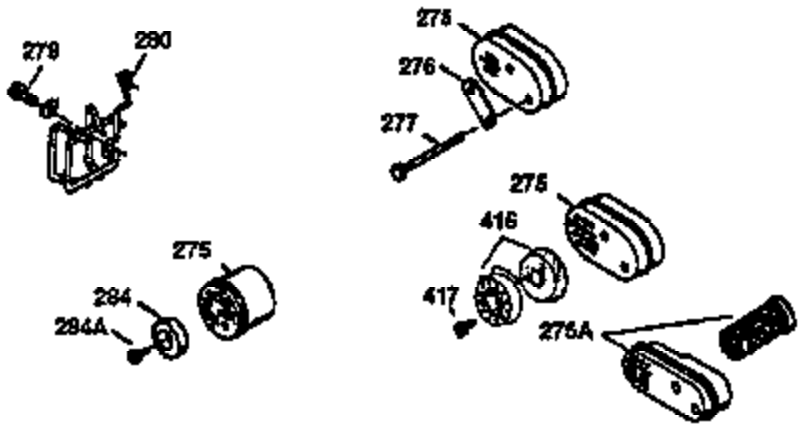

ILLUSTRATION SHOWS TYPICAL PARTS ONLY. ORDER BY PART NUMBER. PARTS NOT LISTED ARE SUPPLIED BY OEM.

Ref #	Part Number	Qty	Description
19	31361	1	Extension Spring
69	35261	1	* Mounting Flange Gasket
70	35651B	1	Mounting Flange (Incl. 72,75 & 80)
90	611112	1	Flywheel
182	6201	2	Screw, 1/4-28 x 7/8"
185	31384A	1	Intake Pipe (Incl. 224)
186	34337	1	Governor Link
200	33131A	1	Control Bracket (Incl. 202 thru 205)
209	30200	2	Screw, 10-24 x 9/16"
223	650451	2	Screw, 1/4-20 x 1"
238	650806	2	Screw, 10-32 x 5/8"
245	34340	1	Air Cleaner Filter
250	34341A	1	Air Cleaner Cover
275	35708	1	Muffler (Incl. 277)
277	650795	2	Screw, 1/4-20 x 2-1/4"
354	35025	1	Staple