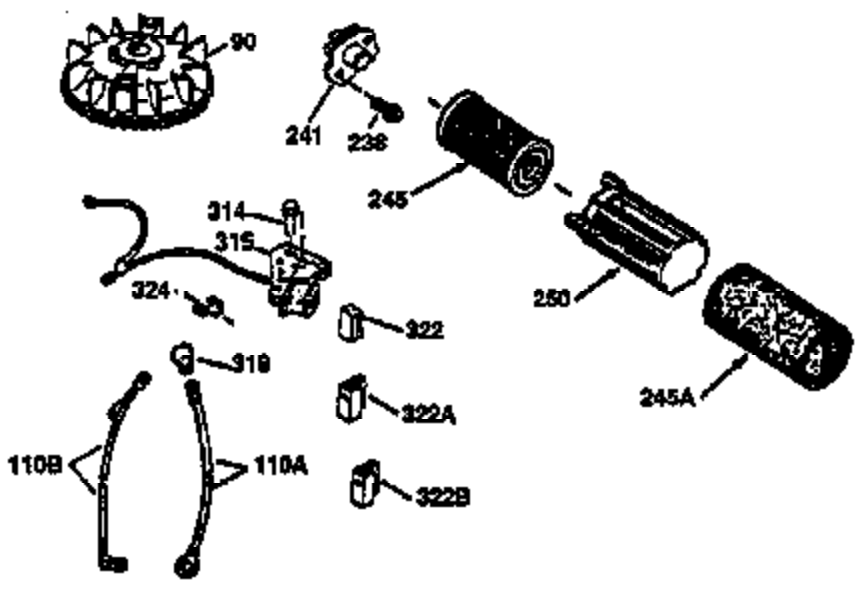

ILLUSTRATION SHOWS TYPICAL PARTS ONLY. ORDER BY PART NUMBER. PARTS NOT LISTED ARE SUPPLIED BY OEM.

Ref #	Part Number	Qty	Description
19	31361	1	Extension Spring
69	35261	1	* Mounting Flange Gasket
70	35651B	1	Mounting Flange (Incl. 72,75 & 80)
90	611112	1	Flywheel
182	6201	2	Screw, 1/4-28 x 7/8"
185	31384A	1	Intake Pipe (Incl. 224)
186	34337	1	Governor Link
200	33131A	1	Control Bracket (Incl. 202 thru 205)
209	30200	2	Screw, 10-24 x 9/16"
223	650451	2	Screw, 1/4-20 x 1"
238	650806	2	Screw, 10-32 x 5/8"
245	34340	1	Air Cleaner Filter
250	34341A	1	Air Cleaner Cover
275	35708	1	Muffler (Incl. 277)
277	650795	2	Screw, 1/4-20 x 2-1/4"
354	35025	1	Staple