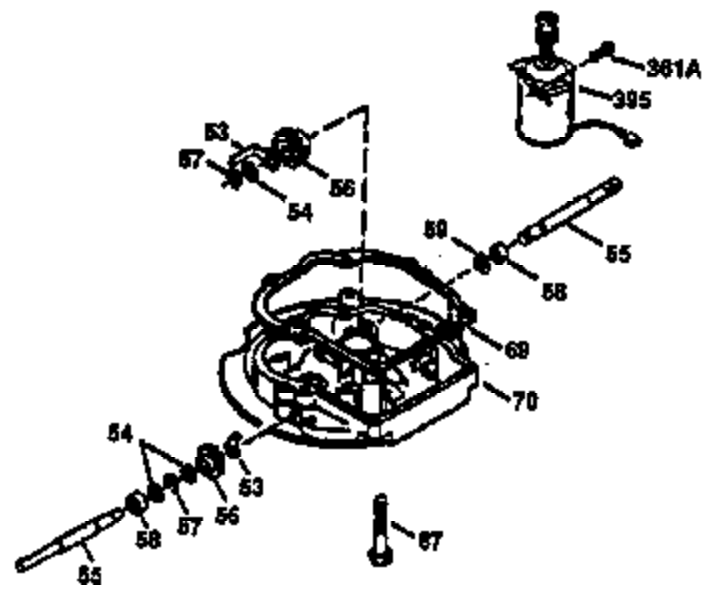

ILLUSTRATION SHOWS TYPICAL PARTS ONLY. ORDER BY PART NUMBER. PARTS NOT LISTED ARE SUPPLIED BY OEM.

Ref #	Part Number	Qty	Description
19	31361	1	Extension Spring
69	35261	1	* Mounting Flange Gasket
70	35651B	1	Mounting Flange (Incl. 72,75 & 80)
90	611112	1	Flywheel
182	6201	2	Screw, 1/4-28 x 7/8"
185	31384A	1	Intake Pipe (Incl. 224)
186	34337	1	Governor Link
200	33131A	1	Control Bracket (Incl. 202 thru 205)
209	30200	2	Screw, 10-24 x 9/16"
223	650451	2	Screw, 1/4-20 x 1"
238	650806	2	Screw, 10-32 x 5/8"
245	34340	1	Air Cleaner Filter
250	34341A	1	Air Cleaner Cover
275	35708	1	Muffler (Incl. 277)
277	650795	2	Screw, 1/4-20 x 2-1/4"
354	35025	1	Staple