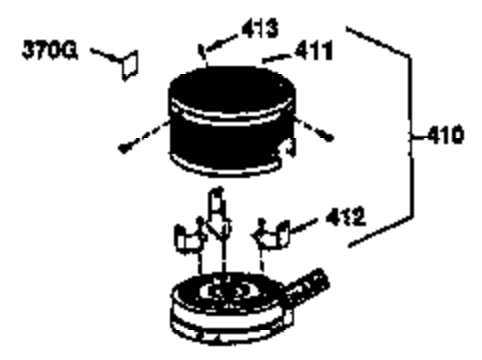

ILLUSTRATION SHOWS TYPICAL PARTS ONLY. ORDER BY PART NUMBER. PARTS NOT LISTED ARE SUPPLIED BY OEM.

Ref #	Part Number	Qty	Description
19	31361	1	Extension Spring
69	35261	1	* Mounting Flange Gasket
70	35651B	1	Mounting Flange (Incl. 72,75 & 80)
90	611112	1	Flywheel
182	6201	2	Screw, 1/4-28 x 7/8"
185	31384A	1	Intake Pipe (Incl. 224)
186	34337	1	Governor Link
200	33131A	1	Control Bracket (Incl. 202 thru 205)
209	30200	2	Screw, 10-24 x 9/16"
223	650451	2	Screw, 1/4-20 x 1"
238	650806	2	Screw, 10-32 x 5/8"
245	34340	1	Air Cleaner Filter
250	34341A	1	Air Cleaner Cover
275	35708	1	Muffler (Incl. 277)
277	650795	2	Screw, 1/4-20 x 2-1/4"
354	35025	1	Staple