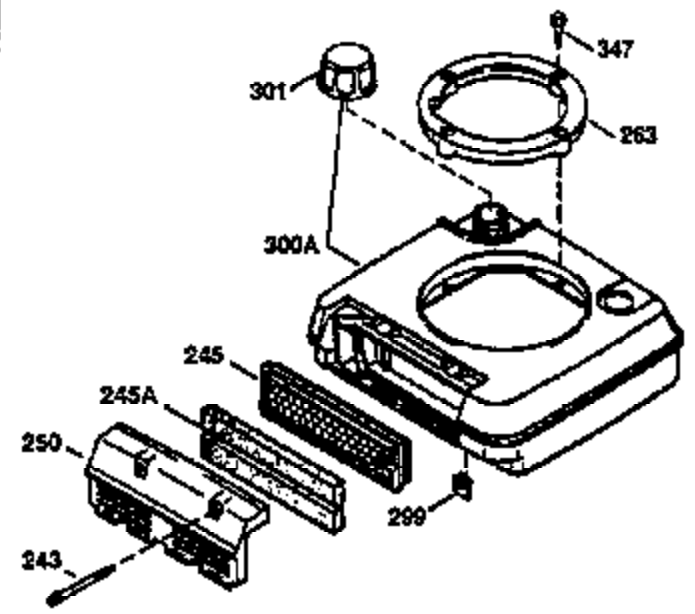

ILLUSTRATION SHOWS TYPICAL PARTS ONLY, ORDER BY PART NUMBER. PARTS NOT LISTED ARE SUPPLIED BY OEM.

Ref #	Part Number	Qty	Description
239	34338	1	* Air Cleaner Gasket
243	650806	2	Screw, 10-32 x 5/8"
245	34340	1	Air Cleaner Filter
250	34341A	1	Air Cleaner Cover
260	35491	1	Blower Housing
287	650884	2	Screw, 8-32 x 1/2"
300	32170A	1	Fuel Tank (Incl. 292 & 301)
301	33032	1	Fuel Cap
354	35025	1	Staple
370	34346	1	Instruction Decal
390	590621	1	Rewind Starter