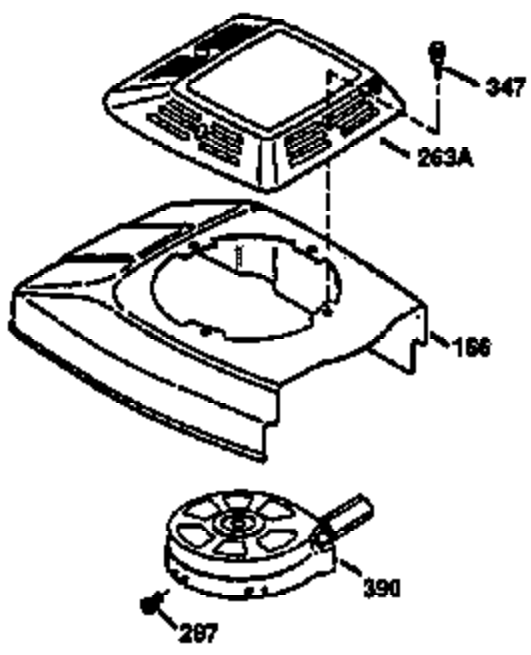

ILLUSTRATION SHOWS TYPICAL PARTS ONLY, ORDER BY PART NUMBER. PARTS NOT LISTED ARE SUPPLIED BY OEM.

Ref #	Part Number	Qty	Description
239	34338	1	* Air Cleaner Gasket
243	650806	2	Screw, 10-32 x 5/8"
245	34340	1	Air Cleaner Filter
250	34341A	1	Air Cleaner Cover
260	35491	1	Blower Housing
287	650884	2	Screw, 8-32 x 1/2"
300	32170A	1	Fuel Tank (Incl. 292 & 301)
301	33032	1	Fuel Cap
354	35025	1	Staple
370	34346	1	Instruction Decal
390	590621	1	Rewind Starter