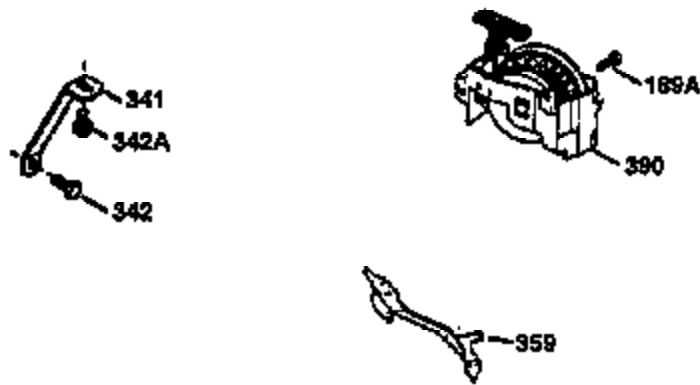

ILLUSTRATION SHOWS TYPICAL PARTS ONLY, ORDER BY PART NUMBER. PARTS NOT LISTED ARE SUPPLIED BY OEM.

Ref #	Part Number	Qty	Description
238	650932	2	Screw, 10-32 x 49/64"
239	34338	1	* Air Cleaner Gasket
245	35066	1	Air Cleaner Filter
250	35065	1	Air Cleaner Cover
260	35393	1	Blower Housing
287	650884	2	Screw, 8-32 x 1/2"
298	28763	3	Screw, 10-32 x 35/64"
300	34369A	1	Fuel Tank (Incl. 292 & 301)
301	35355	1	Fuel Cap
370	35167	1	Instruction Decal
390	590621	1	Rewind Starter