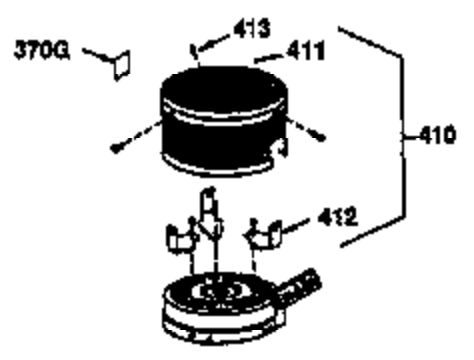

ILLUSTRATION SHOWS TYPICAL PARTS ONLY. ORDER BY PART NUMBER. PARTS NOT LISTED ARE SUPPLIED BY OEM.

Ref #	Part Number	Qty	Description
19	31361	1	Extension Spring
69	35261	1	* Mounting Flange Gasket
70	35651C	1	Mtg. Flange (Incl. 72,75,80,81,82,83, 311,312)
90	611112	1	Flywheel
182	6201	2	Screw, 1/4-28 x 7/8
185	31384A	1	Intake Pipe
186	34358	1	Governor Link Spring
200	35727	1	Control Bracket Ass'y. (Incl. 202 Thr u 205)
209	30200	2	Screw, 10-24 x 9/16
223	650451	2	Screw, 1/4-20 x 1
238	650932	2	Screw, 10-32 x 49/64
241	35797	1	Air Cleaner Collar
245	35066	1	Air Cleaner Filter
250	35065	1	Air Cleaner Cover
275	27181B	1	Muffler (Incl. 277)
277	650795	2	Screw, 1/4-20 x 2-1/4