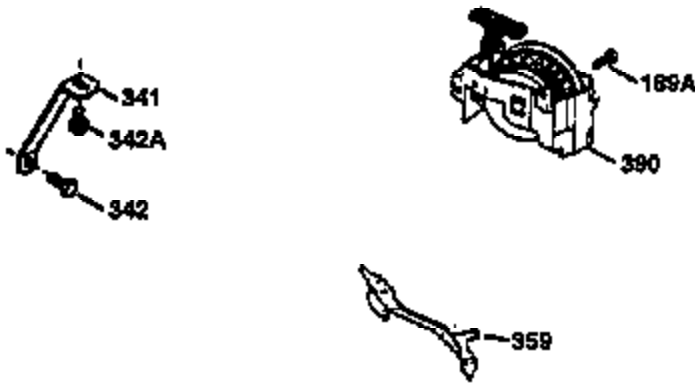

ILLUSTRATION SHOWS TYPICAL PARTS ONLY, ORDER BY PART NUMBER. PARTS NOT LISTED ARE SUPPLIED BY OEM.

Ref #	Part Number	Qty	Description
189A	650837	1	Screw, 10-32 x 1/4"
238	650932	2	Screw, 10-32 x 49/64"
239	34338	1	* Air Cleaner Gasket
245	35066	1	Air Cleaner Filter
250	35065	1	Air Cleaner Cover
260	35393	1	Blower Housing
287	650884	2	Screw, 8-32 x 1/2"
298	28763	3	Screw, 10-32 x 35/64"
300	34369A	1	Fuel Tank (Incl. 292 & 301)
301	35355	1	Fuel Cap
354	35025	1	Staple
370	35167	1	Instruction Decal
390	590621	1	Rewind Starter