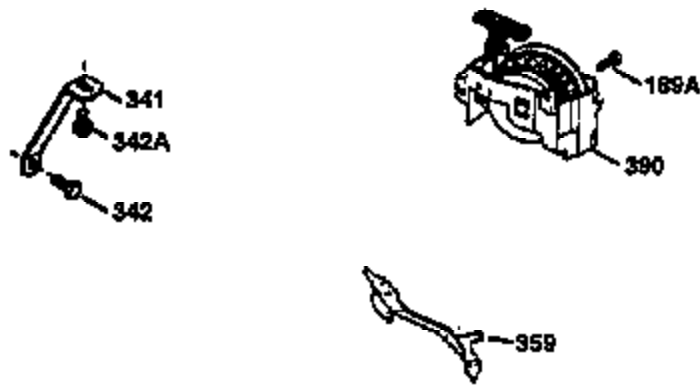

ILLUSTRATION SHOWS TYPICAL PARTS ONLY, ORDER BY PART NUMBER. PARTS NOT LISTED ARE SUPPLIED BY OEM.

Ref #	Part Number	Qty	Description
239	34338	1	* Air Cleaner Gasket
243	650932	2	Screw, 10-32 x 49/64"
245	35066	1	Air Cleaner Filter
250	35065	1	Air Cleaner Cover
260	35393	1	Blower Housing
287	650884	2	Screw, 8-32 x 1/2"
298	28763	3	Screw, 10-32 x 35/64"
300	34369A	1	Fuel Tank (Incl. 292 & 301)
301	35355	1	Fuel Cap
354	35025	1	Staple
370	34144	1	Primer Decal
390	590686	1	Rewind Starter