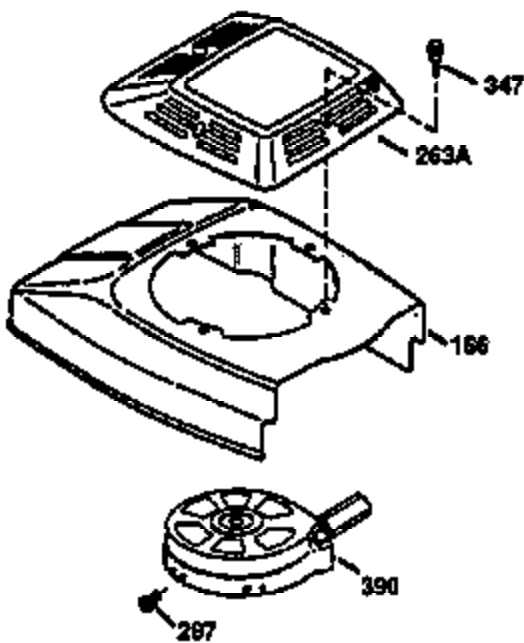

ILLUSTRATION SHOWS TYPICAL PARTS ONLY, ORDER BY PART NUMBER. PARTS NOT LISTED ARE SUPPLIED BY OEM.

Ref #	Part Number	Qty	Description
239	34338	1	* Air Cleaner Gasket
243	650932	2	Screw, 10-32 x 49/64"
245	35066	1	Air Cleaner Filter
250	35065	1	Air Cleaner Cover
260	35393	1	Blower Housing
287	650884	2	Screw, 8-32 x 1/2"
298	28763	3	Screw, 10-32 x 35/64"
300	34369A	1	Fuel Tank (Incl. 292 & 301)
301	35355	1	Fuel Cap
354	35025	1	Staple
370	34144	1	Primer Decal
390	590686	1	Rewind Starter