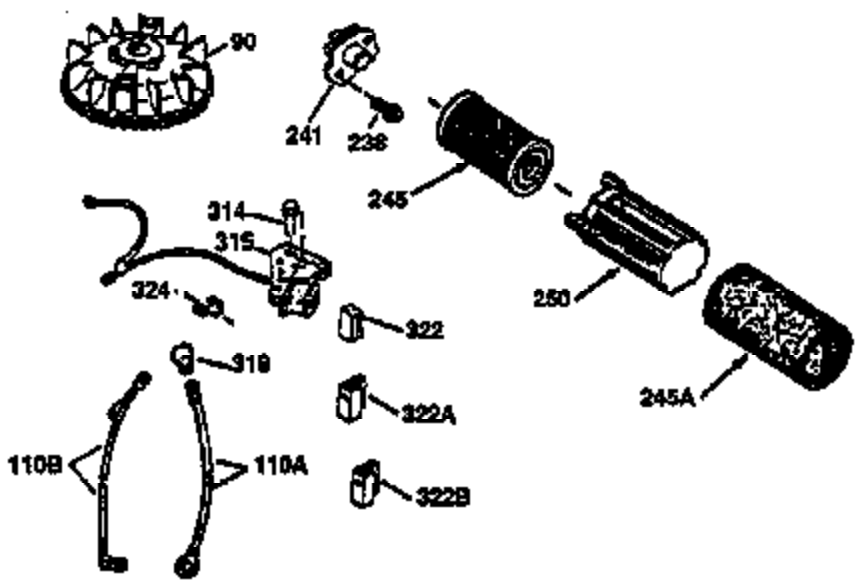

ILLUSTRATION SHOWS TYPICAL PARTS ONLY. ORDER BY PART NUMBER. PARTS NOT LISTED ARE SUPPLIED BY OEM.

Ref #	Part Number	Qty	Description
19	31361	1	Extension Spring
69	35261	1	* Mounting Flange Gasket
70	35651B	1	Mounting Flange (Incl.72,75 & 80)
90	611112	1	Flywheel
182	6201	2	Screw, 1/4-28 x 7/8"
185	31384A	1	Intake Pipe (Incl. 224)
186	34358	1	Governor Link
200	35610	1	Control Bracket (Incl. 202 thru 205)
209	30200	2	Screw, 10-24 x 9/16"
223	650451	2	Screw, 1/4-20 x 1"
238	650932	2	Screw, 10-32 x 49/64"
245	34340	1	Air Cleaner Filter
250	34341A	1	Air Cleaner Cover
275	35708	1	Muffler (Incl. 277)
277	650795	2	Screw, 1/4-20 x 2-1/4"