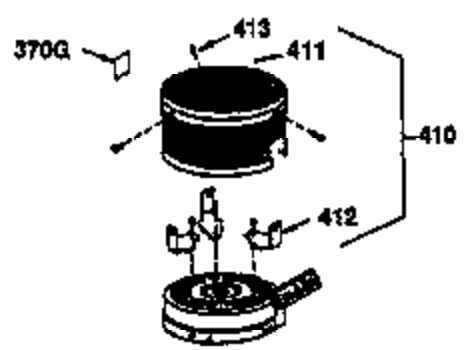

ILLUSTRATION SHOWS TYPICAL PARTS ONLY. ORDER BY PART NUMBER. PARTS NOT LISTED ARE SUPPLIED BY OEM.

Ref #	Part Number	Qty	Description
19	31361	1	Extension Spring
69	35261	1	* Mounting Flange Gasket
70	35651B	1	Mounting Flange (Incl.72,75 & 80)
90	611112	1	Flywheel
182	6201	2	Screw, 1/4-28 x 7/8"
185	31384A	1	Intake Pipe (Incl. 224)
186	34358	1	Governor Link
200	35610	1	Control Bracket (Incl. 202 thru 205)
209	30200	2	Screw, 10-24 x 9/16"
223	650451	2	Screw, 1/4-20 x 1"
238	650932	2	Screw, 10-32 x 49/64"
245	34340	1	Air Cleaner Filter
250	34341A	1	Air Cleaner Cover
275	35708	1	Muffler (Incl. 277)
277	650795	2	Screw, 1/4-20 x 2-1/4"