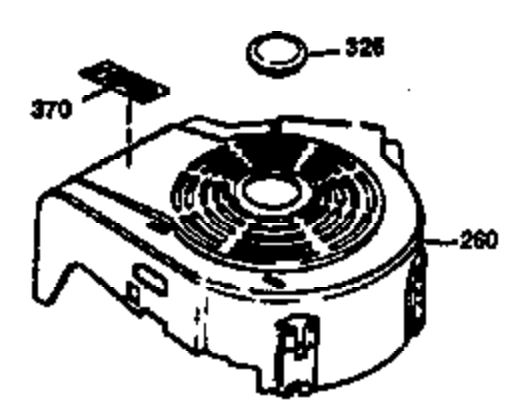

ILLUSTRATION SHOWS TYPICAL PARTS ONLY, ORDER BY PART NUMBER. PARTS NOT LISTED ARE SUPPLIED BY OEM.

Ref #	Part Number	Qty	Description
239	34338	1	* Air Cleaner Gasket
243	650932	2	Screw, 10-32 x 49/64"
245	35066	1	Air Cleaner Filter
250	35065	1	Air Cleaner Cover
260	35478	1	Blower Housing
287	650884	2	Screw, 8-32 x 1/2"
300	35586	1	Fuel Tank (Incl. 292 & 301)
301	35355	1	Fuel Cap
390	590621	1	Rewind Starter