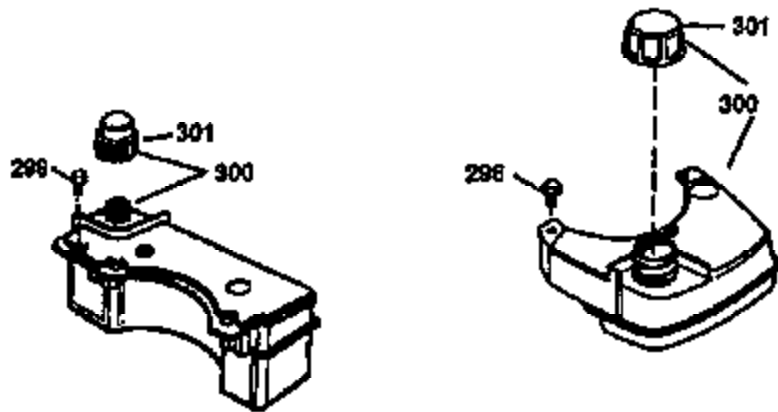

ILLUSTRATION SHOWS TYPICAL PARTS ONLY, ORDER BY PART NUMBER. PARTS NOT LISTED ARE SUPPLIED BY OEM.

Ref #	Part Number	Qty	Description
238	650806	2	Screw, 10-32 x 5/8"
239	34338	1	* Air Cleaner Gasket
245	34340	1	Air Cleaner Filter
250	34341A	1	Air Cleaner Cover
260	35491	1	Blower Housing
287	650884	2	Screw, 8-32 x 1/2"
300	32170A	1	Fuel Tank (Incl. 292 & 301)
301	33032	1	Fuel Cap
370	550223	1	Name Decal
390	590621	1	Rewind Starter