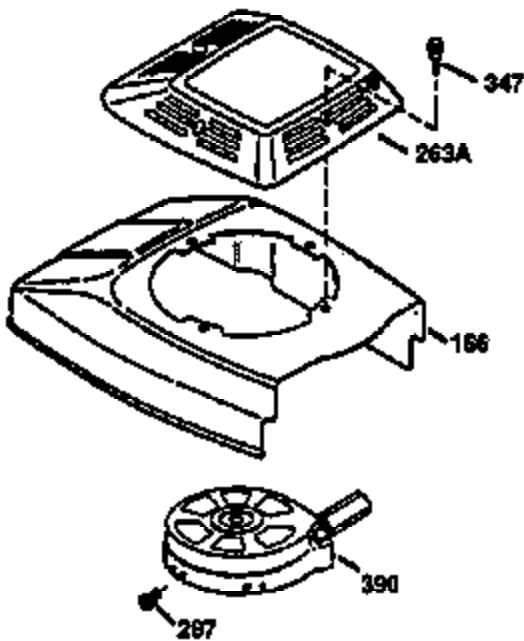

ILLUSTRATION SHOWS TYPICAL PARTS ONLY, ORDER BY PART NUMBER. PARTS NOT LISTED ARE SUPPLIED BY OEM.

Ref #	Part Number	Qty	Description
238	650806	2	Screw, 10-32 x 5/8"
239	34338	1	* Air Cleaner Gasket
245	34340	1	Air Cleaner Filter
250	34341A	1	Air Cleaner Cover
260	35491	1	Blower Housing
287	650884	2	Screw, 8-32 x 1/2"
300	32170A	1	Fuel Tank (Incl. 292 & 301)
301	33032	1	Fuel Cap
370	550223	1	Name Decal
390	590621	1	Rewind Starter