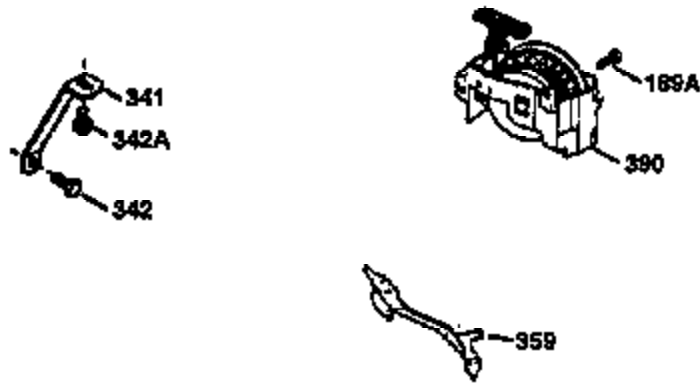

ILLUSTRATION SHOWS TYPICAL PARTS ONLY, ORDER BY PART NUMBER. PARTS NOT LISTED ARE SUPPLIED BY OEM.

Ref #	Part Number	Qty	Description
238	650806	2	Screw, 10-32 x 5/8"
239	34338	1	* Air Cleaner Gasket
245	34340	1	Air Cleaner Filter
250	34341A	1	Air Cleaner Cover
260	35491	1	Blower Housing
287	650884	2	Screw, 8-32 x 1/2"
300	32170A	1	Fuel Tank (Incl. 292 & 301)
301	33032	1	Fuel Cap
370	550223	1	Name Decal
390	590621	1	Rewind Starter