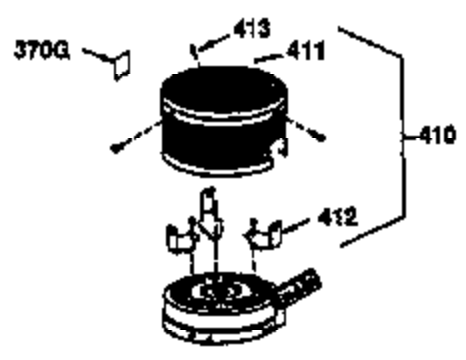

ILLUSTRATION SHOWS TYPICAL PARTS ONLY. ORDER BY PART NUMBER. PARTS NOT LISTED ARE SUPPLIED BY OEM.

Ref #	Part Number	Qty	Description
19	31386	1	Extension Spring
69	35261	1	* Mounting Flange Gasket
70	35651B	1	Mounting Flange (Incl. 72, 75 & 80)
90	611123	1	Flywheel
167	32924	1	Speed Adjusting Spring
168	650688	1	Screw, 10-32 x 1"
182	6201	2	Screw, 1/4-28 x 7/8"
185	31384A	1	Intake Pipe (Incl. 224)
186	34337	1	Governor Link
200	33155A	1	Control Bracket (Incl. 206)
201	33150	1	Over-Ride Control Bracket
209	30200	2	Screw, 10-24 x 9/16"
223	650451	2	Screw, 1/4-20 x 1"
245	34340	1	Air Cleaner Filter
250	34341A	1	Air Cleaner Cover
275	391020	1	Muffler (Incl. 277)
276	33753	1	Locking Plate
277	650795	2	Screw, 1/4-20 x 2-1/4"