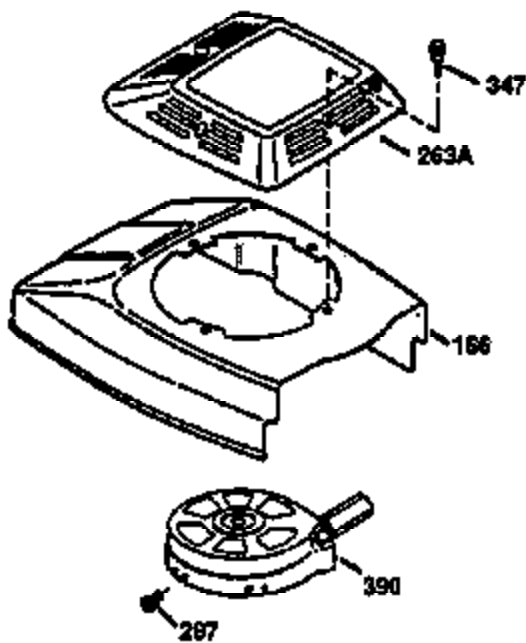

ILLUSTRATION SHOWS TYPICAL PARTS ONLY, ORDER BY PART NUMBER. PARTS NOT LISTED ARE SUPPLIED BY OEM.

Ref #	Part Number	Qty	Description
238	650806	2	Screw, 10-32 x 5/8"
239	34338	1	* Air Cleaner Gasket
245	34340	1	Air Cleaner Filter
250	34341B	1	Air Cleaner Cover
260	35526	1	Blower Housing
287	650884	2	Screw, 8-32 x 1/2"
298	28763	3	Screw, 10-32 x 35/64"
300	34476A	1	Fuel Tank (Inc. 292 & 301)
301	33032	1	Fuel Cap
370	34346	1	Instruction Decal
390	590686	1	Rewind Starter