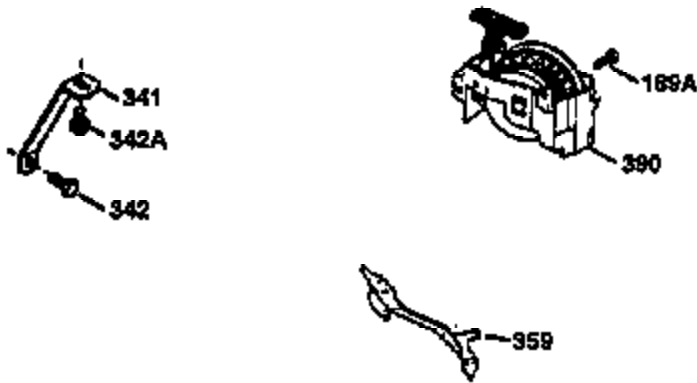

ILLUSTRATION SHOWS TYPICAL PARTS ONLY, ORDER BY PART NUMBER. PARTS NOT LISTED ARE SUPPLIED BY OEM.

Ref #	Part Number	Qty	Description
238	650806	2	Screw, 10-32 x 5/8"
239	34338	1	* Air Cleaner Gasket
245	34340	1	Air Cleaner Filter
250	34341B	1	Air Cleaner Cover
260	35526	1	Blower Housing
287	650884	2	Screw, 8-32 x 1/2"
298	28763	3	Screw, 10-32 x 35/64"
300	34476A	1	Fuel Tank (Inc. 292 & 301)
301	33032	1	Fuel Cap
370	34346	1	Instruction Decal
390	590686	1	Rewind Starter