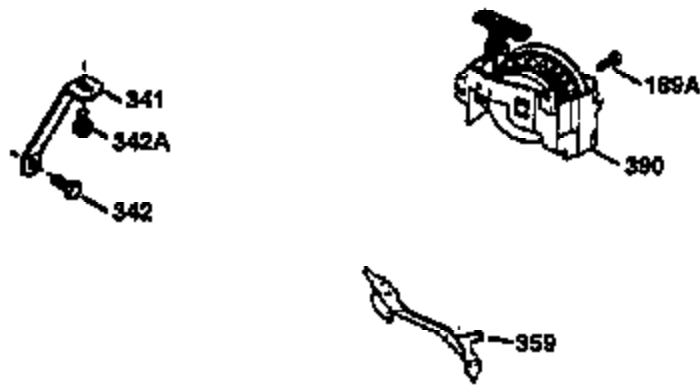

ILLUSTRATION SHOWS TYPICAL PARTS ONLY, ORDER BY PART NUMBER. PARTS NOT LISTED ARE SUPPLIED BY OEM.

Ref #	Part Number	Qty	Description
239	34338	1	* Air Cleaner Gasket
243	650806	2	Screw, 10-32 x 5/8"
245	34340	1	Air Cleaner Filter
250	34341B	1	Air Cleaner Cover
260	35526	1	Blower Housing
287	650926	2	Screw, 8-32 x 21/64"
298	28763	3	Screw, 10-32 x 35/64"
300	34476A	1	Fuel Tank (Incl. 292 & 301)
301	33032	1	Fuel Cap
370	36261	1	Instruction Decal
390	590688	1	Rewind Starter