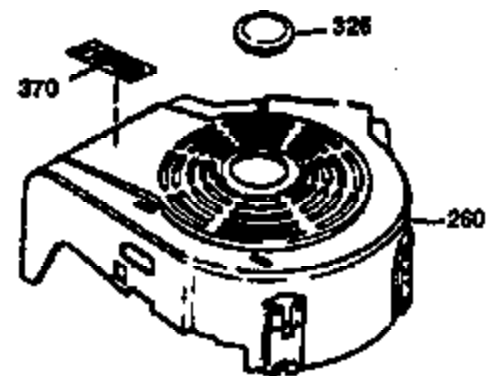

ILLUSTRATION SHOWS TYPICAL PARTS ONLY, ORDER BY PART NUMBER. PARTS NOT LISTED ARE SUPPLIED BY OEM.

Ref #	Part Number	Qty	Description
239	34338	1	* Air Cleaner Gasket
243	650806	2	Screw, 10-32 x 5/8"
245	34340	1	Air Cleaner Filter
250	34341B	1	Air Cleaner Cover
260	35526	1	Blower Housing
287	650926	2	Screw, 8-32 x 21/64"
298	28763	3	Screw, 10-32 x 35/64"
300	34476A	1	Fuel Tank (Incl. 292 & 301)
301	33032	1	Fuel Cap
370	36261	1	Instruction Decal
390	590688	1	Rewind Starter