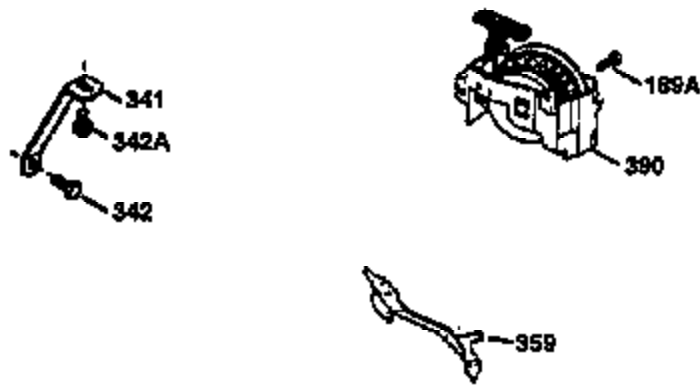

ILLUSTRATION SHOWS TYPICAL PARTS ONLY, ORDER BY PART NUMBER. PARTS NOT LISTED ARE SUPPLIED BY OEM.

Ref #	Part Number	Qty	Description
238	650806	2	Screw, 10-32 x 5/8"
239	34338	1	* Air Cleaner Gasket
245	34340	1	Air Cleaner Filter
250	34341B	1	Air Cleaner Cover
260	35526	1	Blower Housing
287	650926	2	Screw, 8-32 x 21/64"
298	28763	3	Screw, 10-32 x 35/64"
300	34476A	1	Fuel Tank (Incl. 292 & 301)
301	33032	1	Fuel Cap
370	36261	1	Instruction Decal
390	590688	1	Rewind Starter