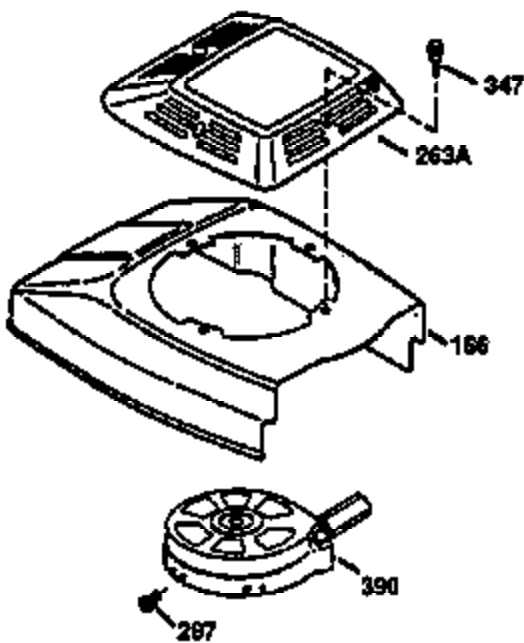

ILLUSTRATION SHOWS TYPICAL PARTS ONLY, ORDER BY PART NUMBER. PARTS NOT LISTED ARE SUPPLIED BY OEM.

Ref #	Part Number	Qty	Description
238	650806	2	Screw, 10-32 x 5/8"
239	34338	1	* Air Cleaner Gasket
245	34340	1	Air Cleaner Filter
250	34341B	1	Air Cleaner Cover
260	35526	1	Blower Housing
287	650926	2	Screw, 8-32 x 21/64"
298	28763	3	Screw, 10-32 x 35/64"
300	34476A	1	Fuel Tank (Incl. 292 & 301)
301	33032	1	Fuel Cap
370	36261	1	Instruction Decal
390	590688	1	Rewind Starter