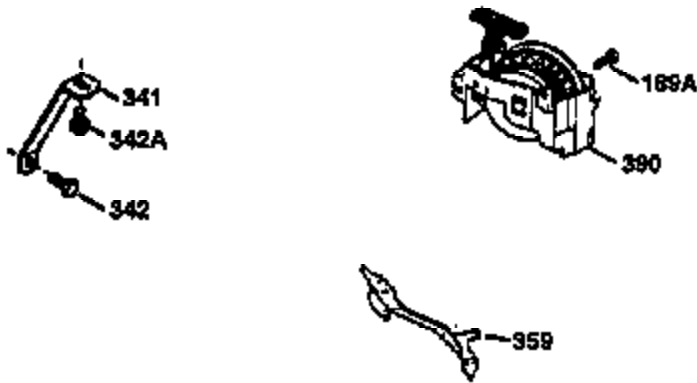

ILLUSTRATION SHOWS TYPICAL PARTS ONLY, ORDER BY PART NUMBER. PARTS NOT LISTED ARE SUPPLIED BY OEM.

Ref #	Part Number	Qty	Description
239	34338	1	* Air Cleaner Gasket
243	650806	2	Screw, 10-32 x 5/8"
245	34340	1	Air Cleaner Filter
250	34341A	1	Air Cleaner Cover
260	35757	1	Blower Housing
287	650884	2	Screw, 8-32 x 1/2"
300	32671	1	Fuel Tank (Incl. 292 & 301)
301	33032	1	Fuel Cap
341	35016	1	Fuel Tank Bracket
342	650735	1	Screw 10-24 x 3/8"
342A	650665	1	Screw, 1/4-15 x 3/4"
370	34346	1	Instruction Decal
390	590635	1	Rewind Starter