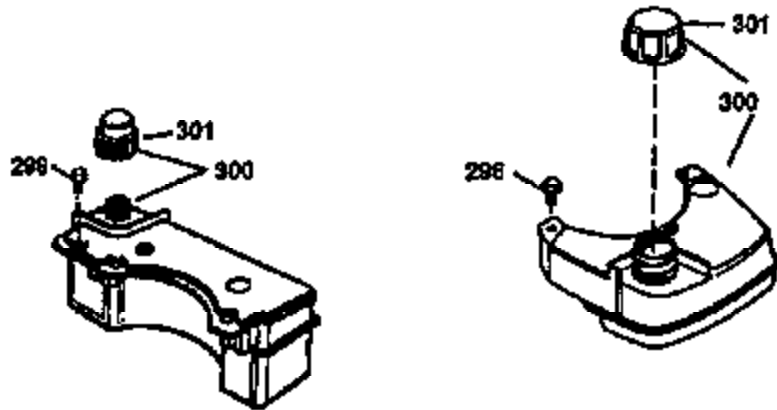

ILLUSTRATION SHOWS TYPICAL PARTS ONLY, ORDER BY PART NUMBER. PARTS NOT LISTED ARE SUPPLIED BY OEM.

Ref #	Part Number	Qty	Description
239	34338	1	* Air Cleaner Gasket
243	650806	2	Screw, 10-32 x 5/8"
245	34340	1	Air Cleaner Filter
250	34341A	1	Air Cleaner Cover
260	35757	1	Blower Housing
287	650884	2	Screw, 8-32 x 1/2"
300	32671	1	Fuel Tank (Incl. 292 & 301)
301	33032	1	Fuel Cap
341	35016	1	Fuel Tank Bracket
342	650735	1	Screw 10-24 x 3/8"
342A	650665	1	Screw, 1/4-15 x 3/4"
370	34346	1	Instruction Decal
390	590635	1	Rewind Starter