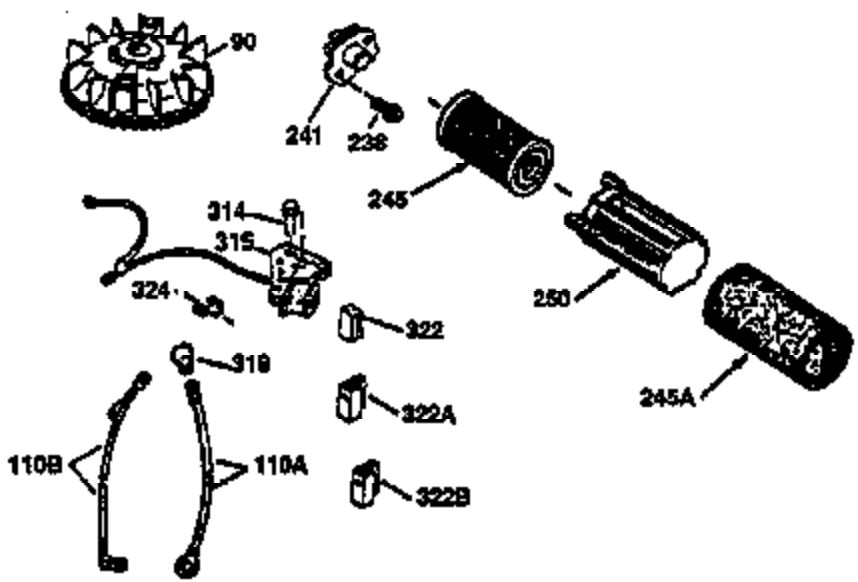

ILLUSTRATION SHOWS TYPICAL PARTS ONLY. ORDER BY PART NUMBER. PARTS NOT LISTED ARE SUPPLIED BY OEM.

Ref #	Part Number	Qty	Description
19	31361	1	Extension Spring
69	35261	1	* Mounting Flange Gasket
70	30571A	1	Mounting Flange (Incl.72,75,80,311 & 312)
90	611112	1	Flywheel
182	6201	2	Screw, 1/4-28 x 7/8"
185	31384A	1	Intake Pipe (Incl. 224)
186	34337	1	Governor Link
200	35979	1	Control Bracket (Incl. 202 thru 205)
209	30200	2	Screw, 10-24 x 9/16"
223	650451	2	Screw, 1/4-20 x 1"
245	34340	1	Air Cleaner Filter
250	34341B	1	Air Cleaner Cover
275	35708	1	Muffler (Incl. 277)
277	650795	2	Screw, 1/4-20 x 2-1/4"