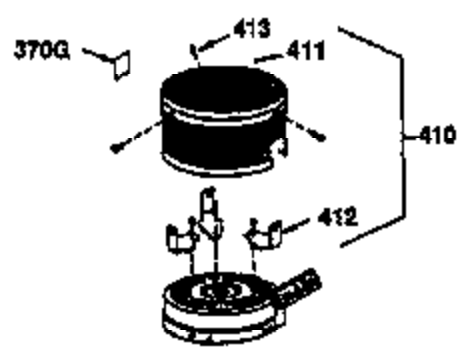

ILLUSTRATION SHOWS TYPICAL PARTS ONLY. ORDER BY PART NUMBER. PARTS NOT LISTED ARE SUPPLIED BY OEM.

Ref #	Part Number	Qty	Description
19	31361	1	Extension Spring
69	35261	1	* Mounting Flange Gasket
70	30571A	1	Mounting Flange (Incl.72,75,80,311 & 312)
90	611112	1	Flywheel
182	6201	2	Screw, 1/4-28 x 7/8"
185	31384A	1	Intake Pipe (Incl. 224)
186	34337	1	Governor Link
200	35979	1	Control Bracket (Incl. 202 thru 205)
209	30200	2	Screw, 10-24 x 9/16"
223	650451	2	Screw, 1/4-20 x 1"
245	34340	1	Air Cleaner Filter
250	34341B	1	Air Cleaner Cover
275	35708	1	Muffler (Incl. 277)
277	650795	2	Screw, 1/4-20 x 2-1/4"