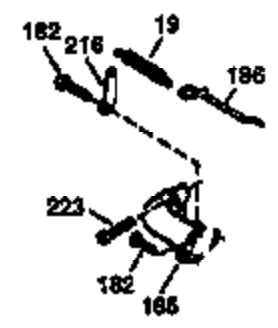

ILLUSTRATION SHOWS TYPICAL PARTS ONLY. ORDER BY PART NUMBER. PARTS NOT LISTED ARE SUPPLIED BY OEM.

Ref #	Part Number	Qty	Description
19	35998	1	Extension Spring
69	35261	1	* Mounting Flange Gasket
70	30571B	1	Mounting Flange (Incl.72 thru 83,311 & 312)
90	611112	1	Flywheel
182	6201	2	Screw, 1/4-28 x 7/8"
185	31384A	1	Intake Pipe (Incl. 224)
186	36201	1	Governor Link
200	35999	1	Control Bracket
209	30200	2	Screw, 10-24 x 9/16"
223	650451	2	Screw, 1/4-20 x 1"
245	34340	1	Air Cleaner Filter
250	34341B	1	Air Cleaner Cover
275	35708	1	Muffler (Incl. 277)
277	650795	2	Screw, 1/4-20 x 2-1/4"