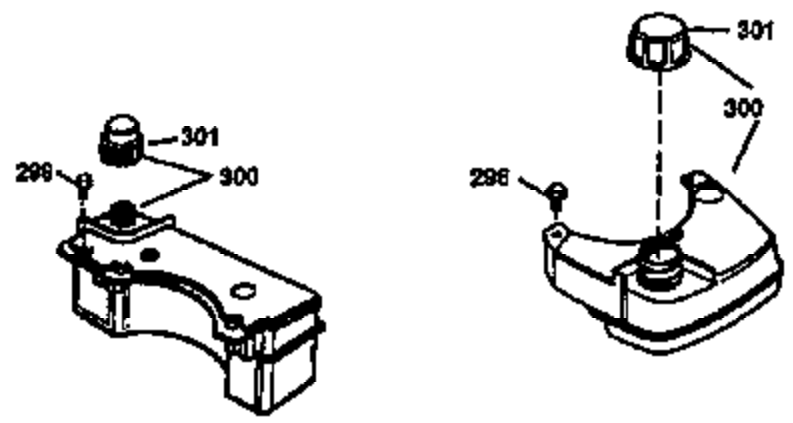

ILLUSTRATION SHOWS TYPICAL PARTS ONLY, ORDER BY PART NUMBER. PARTS NOT LISTED ARE SUPPLIED BY OEM.

Ref #	Part Number	Qty	Description
239	34338	1	* Air Cleaner Gasket
243	650806	2	Screw, 10-32 x 5/8"
245	34340	1	Air Cleaner Filter
250	34341B	1	Air Cleaner Cover
260	35491	1	Blower Housing
287	650926	2	Screw, 8-32 x 21/64"
300	35586	1	Fuel Tank (Incl. 292 & 301)
301	35355	1	Fuel Cap
370	36260	1	Primer Decal
390	590686	1	Rewind Starter