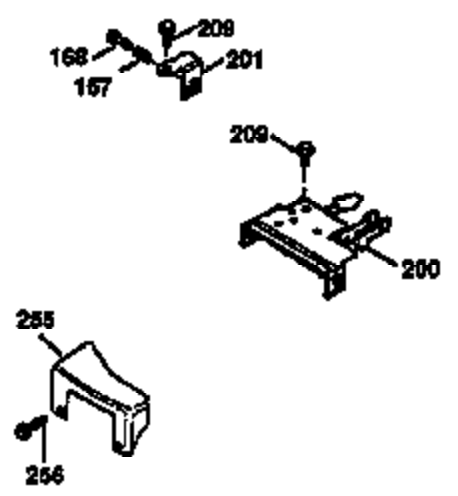

ILLUSTRATION SHOWS TYPICAL PARTS ONLY. ORDER BY PART NUMBER. PARTS NOT LISTED ARE SUPPLIED BY OEM.

Ref #	Part Number	Qty	Description
19	35998	1	Extension Spring
69	35261	1	* Mounting Flange Gasket
70	30571B	1	Mounting Flange (Incl.72 thru 83,311 & 312)
90	611112	1	Flywheel
182	6201	2	Screw, 1/4-28 x 7/8"
185	31384A	1	Intake Pipe (Incl. 224)
186	36201	1	Governor Link
200	35999	1	Control Bracket
209	30200	2	Screw, 10-24 x 9/16"
223	650451	2	Screw, 1/4-20 x 1"
245	34340	1	Air Cleaner Filter
250	34341B	1	Air Cleaner Cover
275	35708	1	Muffler (Incl. 277)
277	650795	2	Screw, 1/4-20 x 2-1/4"