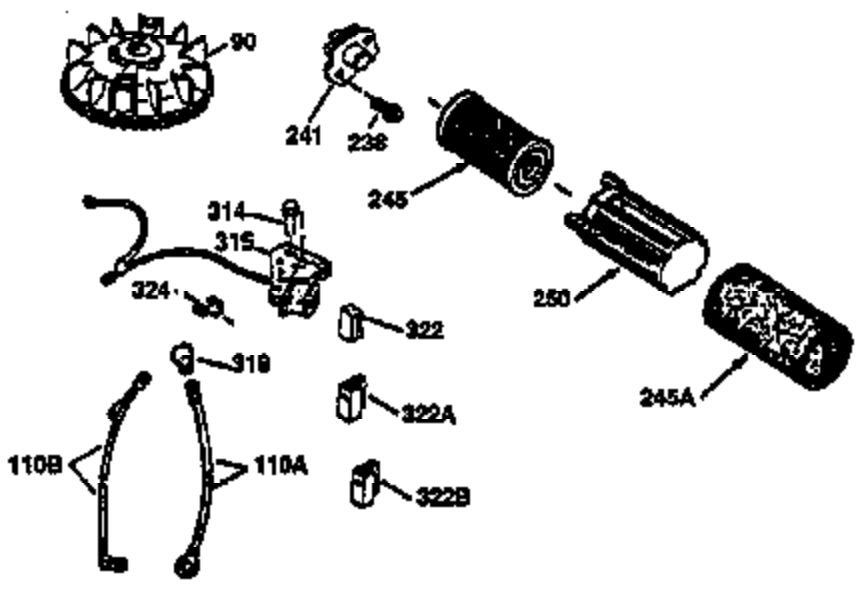

ILLUSTRATION SHOWS TYPICAL PARTS ONLY. ORDER BY PART NUMBER. PARTS NOT LISTED ARE SUPPLIED BY OEM.

Ref #	Part Number	Qty	Description
19	35998	1	Extension Spring
69	35261	1	* Mounting Flange Gasket
70	30571B	1	Mounting Flange (Incl.72 thru 83,311 & 312)
90	611112	1	Flywheel
182	6201	2	Screw, 1/4-28 x 7/8"
185	31384A	1	Intake Pipe (Incl. 224)
186	36201	1	Governor Link
200	35999	1	Control Bracket
209	30200	2	Screw, 10-24 x 9/16"
223	650451	2	Screw, 1/4-20 x 1"
245	34340	1	Air Cleaner Filter
250	34341B	1	Air Cleaner Cover
275	35708	1	Muffler (Incl. 277)
277	650795	2	Screw, 1/4-20 x 2-1/4"