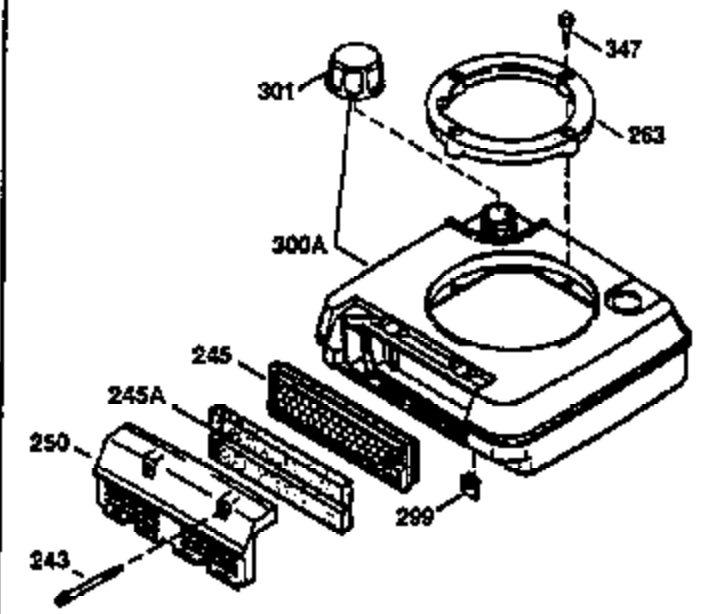

ILLUSTRATION SHOWS TYPICAL PARTS ONLY, ORDER BY PART NUMBER. PARTS NOT LISTED ARE SUPPLIED BY OEM.

Ref #	Part Number	Qty	Description
239	34338	1	* Air Cleaner Gasket
243	650806	2	Screw, 10-32 x 5/8"
245	34340	1	Air Cleaner Filter
250	34341B	1	Air Cleaner Cover
260	35491	1	Blower Housing
287	650926	2	Screw, 8-32 x 21/64"
300	35586	1	Fuel Tank (Incl. 292 & 301)
301	35355	1	Fuel Cap
370	36260	1	Primer Decal
390	590686	1	Rewind Starter