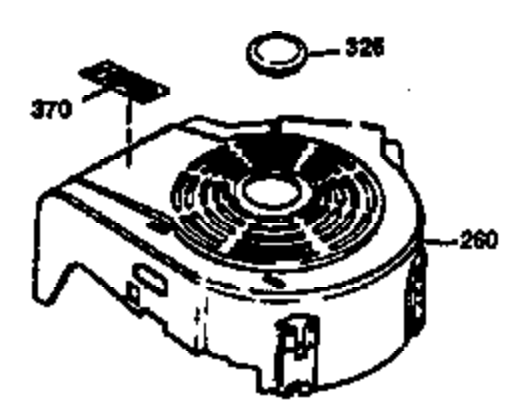

ILLUSTRATION SHOWS TYPICAL PARTS ONLY, ORDER BY PART NUMBER. PARTS NOT LISTED ARE SUPPLIED BY OEM.

Ref #	Part Number	Qty	Description
239	34338	1	* Air Cleaner Gasket
243	650806	2	Screw, 10-32 x 5/8"
245	34340	1	Air Cleaner Filter
250	34341B	1	Air Cleaner Cover
260	35491	1	Blower Housing
287	650926	2	Screw, 8-32 x 21/64"
300	35586	1	Fuel Tank (Incl. 292 & 301)
301	35355	1	Fuel Cap
370	36260	1	Primer Decal
390	590686	1	Rewind Starter