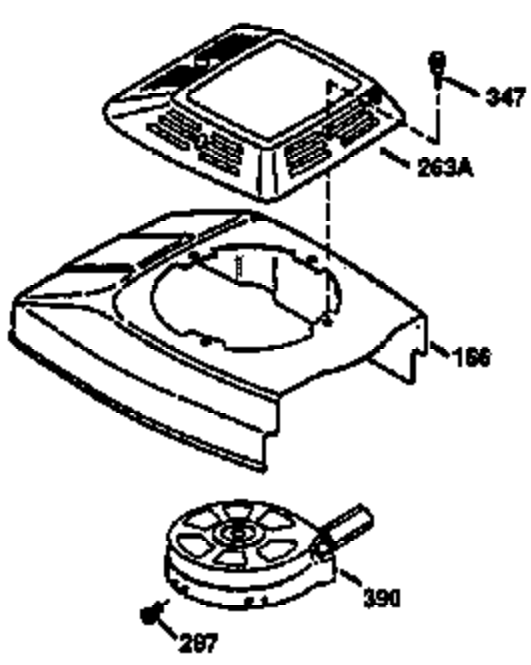

ILLUSTRATION SHOWS TYPICAL PARTS ONLY, ORDER BY PART NUMBER. PARTS NOT LISTED ARE SUPPLIED BY OEM.

Ref #	Part Number	Qty	Description
239	34338	1	* Air Cleaner Gasket
243	650806	2	Screw, 10-32 x 5/8"
245	34340	1	Air Cleaner Filter
250	34341B	1	Air Cleaner Cover
260	35491	1	Blower Housing
287	650926	2	Screw, 8-32 x 21/64"
300	35586	1	Fuel Tank (Incl. 292 & 301)
301	35355	1	Fuel Cap
370	36260	1	Primer Decal
390	590686	1	Rewind Starter