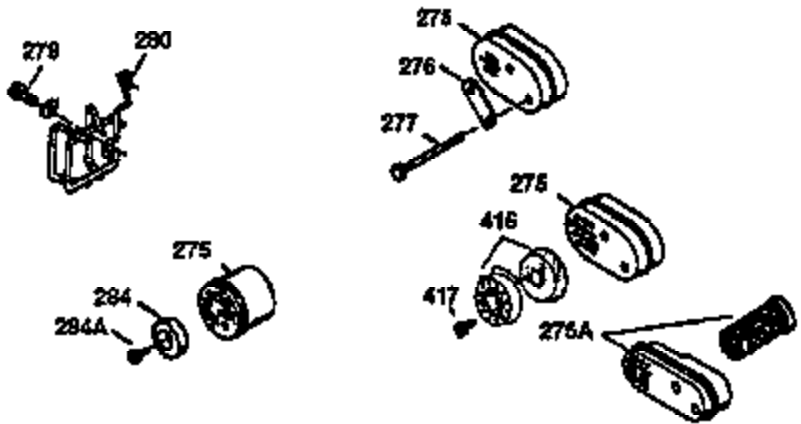

ILLUSTRATION SHOWS TYPICAL PARTS ONLY. ORDER BY PART NUMBER. PARTS NOT LISTED ARE SUPPLIED BY OEM.

Ref #	Part Number	Qty	Description
19	35998	1	Extension Spring
69	35261	1	* Mounting Flange Gasket
70	30571B	1	Mounting Flange (Incl.72 thru 83,311 & 312)
90	611112	1	Flywheel
182	6201	2	Screw, 1/4-28 x 7/8"
185	31384A	1	Intake Pipe (Incl. 224)
186	36201	1	Governor Link
200	35999	1	Control Bracket
209	30200	2	Screw, 10-24 x 9/16"
223	650451	2	Screw, 1/4-20 x 1"
245	34340	1	Air Cleaner Filter
250	34341B	1	Air Cleaner Cover
275	35708	1	Muffler (Incl. 277)
277	650795	2	Screw, 1/4-20 x 2-1/4"