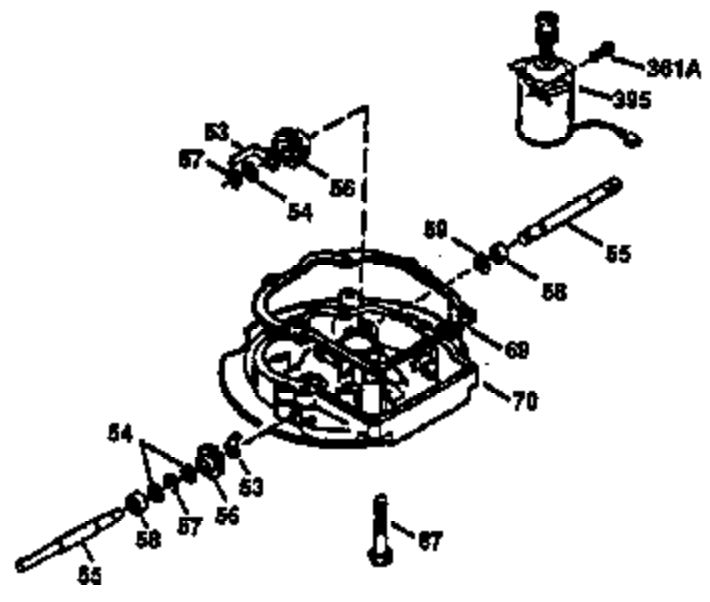

ILLUSTRATION SHOWS TYPICAL PARTS ONLY. ORDER BY PART NUMBER. PARTS NOT LISTED ARE SUPPLIED BY OEM.

Ref #	Part Number	Qty	Description
19	35998	1	Extension Spring
69	35261	1	* Mounting Flange Gasket
70	30571B	1	Mounting Flange (Incl.72 thru 83,311 & 312)
90	611112	1	Flywheel
182	6201	2	Screw, 1/4-28 x 7/8"
185	31384A	1	Intake Pipe (Incl. 224)
186	36201	1	Governor Link
200	35999	1	Control Bracket
209	30200	2	Screw, 10-24 x 9/16"
223	650451	2	Screw, 1/4-20 x 1"
245	34340	1	Air Cleaner Filter
250	34341B	1	Air Cleaner Cover
275	35708	1	Muffler (Incl. 277)
277	650795	2	Screw, 1/4-20 x 2-1/4"