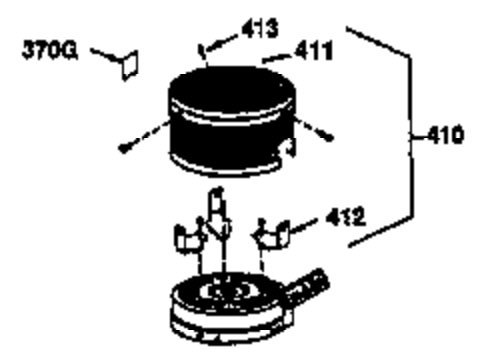

ILLUSTRATION SHOWS TYPICAL PARTS ONLY. ORDER BY PART NUMBER. PARTS NOT LISTED ARE SUPPLIED BY OEM.

Ref #	Part Number	Qty	Description
19	35998	1	Extension Spring
69	35261	1	* Mounting Flange Gasket
70	30571B	1	Mounting Flange (Incl.72 thru 83,311 & 312)
90	611112	1	Flywheel
182	6201	2	Screw, 1/4-28 x 7/8"
185	31384A	1	Intake Pipe (Incl. 224)
186	36201	1	Governor Link
200	35999	1	Control Bracket
209	30200	2	Screw, 10-24 x 9/16"
223	650451	2	Screw, 1/4-20 x 1"
245	34340	1	Air Cleaner Filter
250	34341B	1	Air Cleaner Cover
275	35708	1	Muffler (Incl. 277)
277	650795	2	Screw, 1/4-20 x 2-1/4"