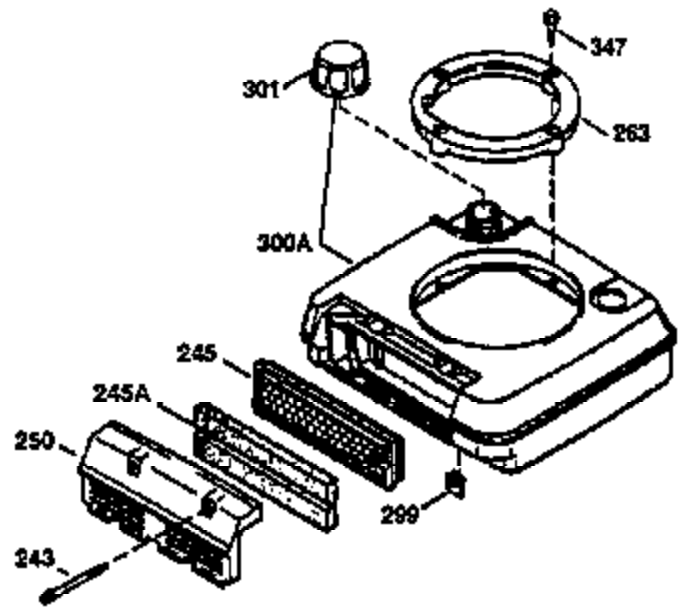

ILLUSTRATION SHOWS TYPICAL PARTS ONLY, ORDER BY PART NUMBER. PARTS NOT LISTED ARE SUPPLIED BY OEM.

Ref #	Part Number	Qty	Description
239	34338	1	* Air Cleaner Gasket
243	650806	2	Screw, 10-32 x 5/8"
245	34340	1	Air Cleaner Filter
250	34341B	1	Air Cleaner Cover
260	35484	1	Blower Housing
287	650884	2	Screw, 8-32 x 1/2"
298	28763	3	Screw, 10-32 x 35/64"
300	34476A	1	Fuel Tank (Incl. 292 & 301)
301	33032	1	Fuel Cap
370	34144	1	Primer Decal
390	590686	1	Rewind Starter