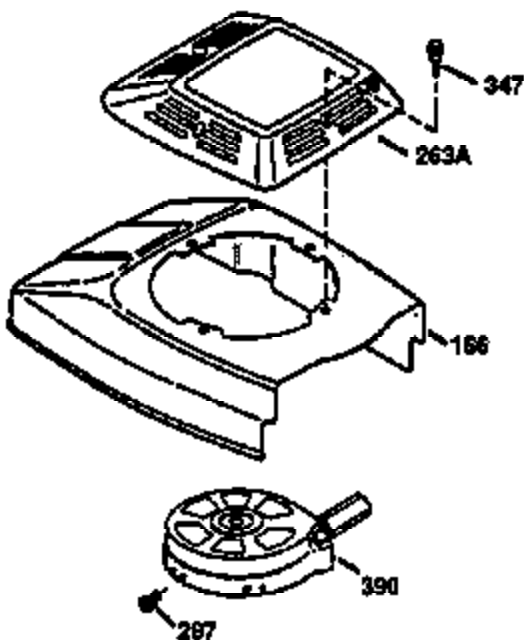

ILLUSTRATION SHOWS TYPICAL PARTS ONLY, ORDER BY PART NUMBER. PARTS NOT LISTED ARE SUPPLIED BY OEM.

Ref #	Part Number	Qty	Description
239	34338	1	* Air Cleaner Gasket
243	650806	2	Screw, 10-32 x 5/8"
245	34340	1	Air Cleaner Filter
250	34341B	1	Air Cleaner Cover
260	35484	1	Blower Housing
287	650884	2	Screw, 8-32 x 1/2"
298	28763	3	Screw, 10-32 x 35/64"
300	34476A	1	Fuel Tank (Incl. 292 & 301)
301	33032	1	Fuel Cap
370	34144	1	Primer Decal
390	590686	1	Rewind Starter