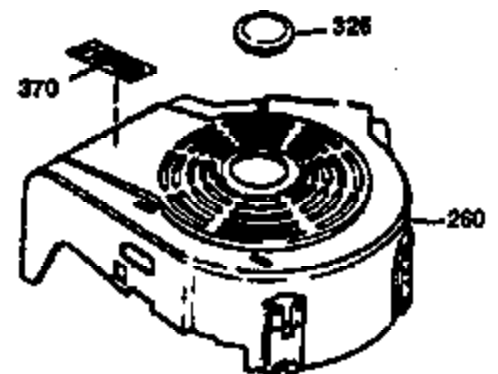

ILLUSTRATION SHOWS TYPICAL PARTS ONLY, ORDER BY PART NUMBER. PARTS NOT LISTED ARE SUPPLIED BY OEM.

Ref #	Part Number	Qty	Description
239	34338	1	* Air Cleaner Gasket
243	650806	2	Screw, 10-32 x 5/8"
245	34340	1	Air Cleaner Filter
250	34341B	1	Air Cleaner Cover
260	35484	1	Blower Housing
287	650884	2	Screw, 8-32 x 1/2"
298	28763	3	Screw, 10-32 x 35/64"
300	34476A	1	Fuel Tank (Incl. 292 & 301)
301	33032	1	Fuel Cap
370	34144	1	Primer Decal
390	590686	1	Rewind Starter