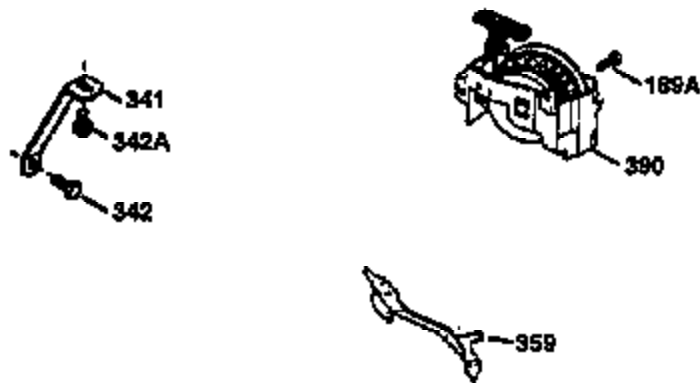

ILLUSTRATION SHOWS TYPICAL PARTS ONLY, ORDER BY PART NUMBER. PARTS NOT LISTED ARE SUPPLIED BY OEM.

Ref #	Part Number	Qty	Description
239	34338	1	* Air Cleaner Gasket
243	650806	2	Screw, 10-32 x 5/8"
245	34340	1	Air Cleaner Filter
250	34341B	1	Air Cleaner Cover
260	35484	1	Blower Housing
287	650884	2	Screw, 8-32 x 1/2"
298	28763	3	Screw, 10-32 x 35/64"
300	34476A	1	Fuel Tank (Incl. 292 & 301)
301	33032	1	Fuel Cap
370	34144	1	Primer Decal
390	590686	1	Rewind Starter