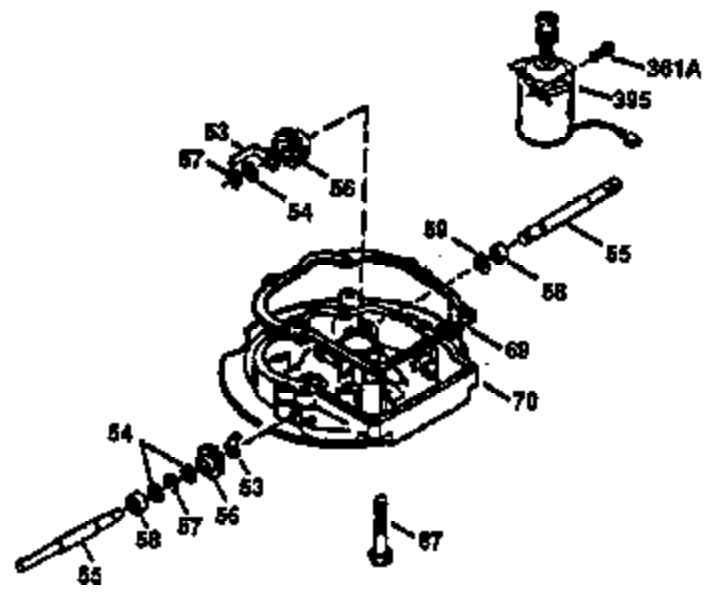

ILLUSTRATION SHOWS TYPICAL PARTS ONLY. ORDER BY PART NUMBER. PARTS NOT LISTED ARE SUPPLIED BY OEM.

Ref #	Part Number	Qty	Description
19	31361	1	Extension Spring
69	35261	1	* Mounting Flange Gasket
70	30571B	1	Mounting Flange (Incl.72 thru 83,311 & 312)
90	611112	1	Flywheel
182	6201	2	Screw, 1/4-28 x 7/8"
185	31384A	1	Intake Pipe (Incl. 224)
186	34337	1	Governor Link
200	33131A	1	Control Bracket (Incl. 202 thru 205)
209	30200	2	Screw, 10-24 x 9/16"
223	650451	2	Screw, 1/4-20 x 1"
245	34340	1	Air Cleaner Filter
250	34341B	1	Air Cleaner Cover
275	35708	1	Muffler (Incl. 277)
277	650795	2	Screw, 1/4-20 x 2-1/4"