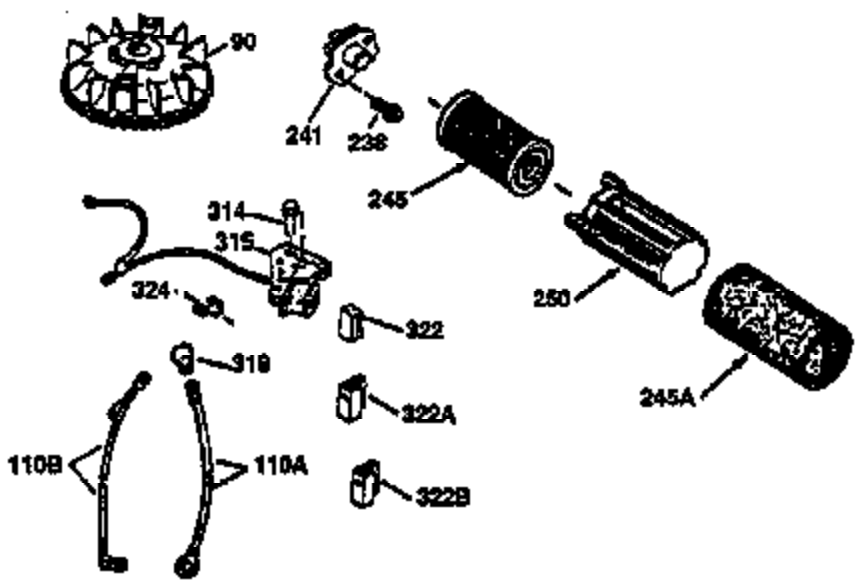

ILLUSTRATION SHOWS TYPICAL PARTS ONLY. ORDER BY PART NUMBER. PARTS NOT LISTED ARE SUPPLIED BY OEM.

Ref #	Part Number	Qty	Description
19	31361	1	Extension Spring
69	35261	1	* Mounting Flange Gasket
70	30571B	1	Mounting Flange (Incl.72 thru 83,311 & 312)
90	611112	1	Flywheel
182	6201	2	Screw, 1/4-28 x 7/8"
185	31384A	1	Intake Pipe (Incl. 224)
186	34337	1	Governor Link
200	33131A	1	Control Bracket (Incl. 202 thru 205)
209	30200	2	Screw, 10-24 x 9/16"
223	650451	2	Screw, 1/4-20 x 1"
245	34340	1	Air Cleaner Filter
250	34341B	1	Air Cleaner Cover
275	35708	1	Muffler (Incl. 277)
277	650795	2	Screw, 1/4-20 x 2-1/4"