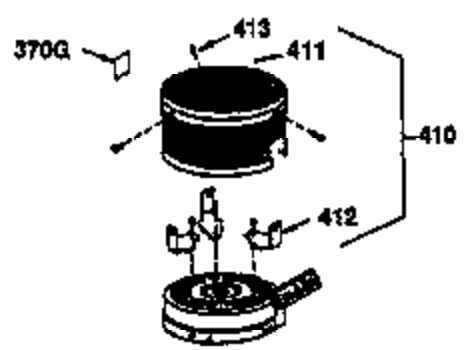

ILLUSTRATION SHOWS TYPICAL PARTS ONLY. ORDER BY PART NUMBER. PARTS NOT LISTED ARE SUPPLIED BY OEM.

Ref #	Part Number	Qty	Description
19	31361	1	Extension Spring
69	35261	1	* Mounting Flange Gasket
70	30571B	1	Mounting Flange (Incl.72 thru 83,311 & 312)
90	611112	1	Flywheel
182	6201	2	Screw, 1/4-28 x 7/8"
185	31384A	1	Intake Pipe (Incl. 224)
186	34337	1	Governor Link
200	33131A	1	Control Bracket (Incl. 202 thru 205)
209	30200	2	Screw, 10-24 x 9/16"
223	650451	2	Screw, 1/4-20 x 1"
245	34340	1	Air Cleaner Filter
250	34341B	1	Air Cleaner Cover
275	35708	1	Muffler (Incl. 277)
277	650795	2	Screw, 1/4-20 x 2-1/4"