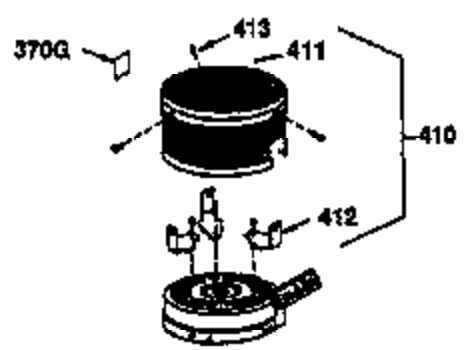

ILLUSTRATION SHOWS TYPICAL PARTS ONLY. ORDER BY PART NUMBER. PARTS NOT LISTED ARE SUPPLIED BY OEM.

Ref #	Part Number	Qty	Description
19	31361	1	Extension Spring
69	35261	1	* Mounting Flange Gasket
70	32612A	1	Mounting Flange (Incl.72,75,80,311 & 312)
90	611112	1	Flywheel
182	6201	2	Screw, 1/4-28 x 7/8"
185	31384A	1	Intake Pipe (Incl. 224)
186	34337	1	Governor Link
200	33205A	1	Control Bracket (Incl. 202 thru 205)
209	30200	2	Screw, 10-24 x 9/16"
223	650451	2	Screw, 1/4-20 x 1"
245	34340	1	Air Cleaner Filter
250	34341B	1	Air Cleaner Cover
275	35708	1	Muffler (Incl. 277)
277	650795	2	Screw, 1/4-20 x 2-1/4"