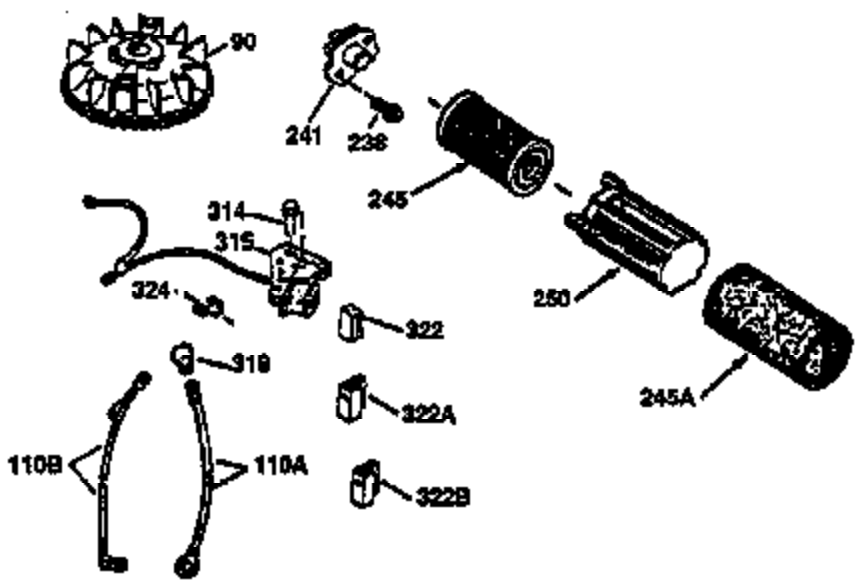

ILLUSTRATION SHOWS TYPICAL PARTS ONLY. ORDER BY PART NUMBER. PARTS NOT LISTED ARE SUPPLIED BY OEM.

Ref #	Part Number	Qty	Description
19	31361	1	Extension Spring
69	35261	1	* Mounting Flange Gasket
70	32612A	1	Mounting Flange (Incl.72,75,80,311 & 312)
90	611112	1	Flywheel
182	6201	2	Screw, 1/4-28 x 7/8"
185	31384A	1	Intake Pipe (Incl. 224)
186	34337	1	Governor Link
200	33205A	1	Control Bracket (Incl. 202 thru 205)
209	30200	2	Screw, 10-24 x 9/16"
223	650451	2	Screw, 1/4-20 x 1"
245	34340	1	Air Cleaner Filter
250	34341B	1	Air Cleaner Cover
275	35708	1	Muffler (Incl. 277)
277	650795	2	Screw, 1/4-20 x 2-1/4"