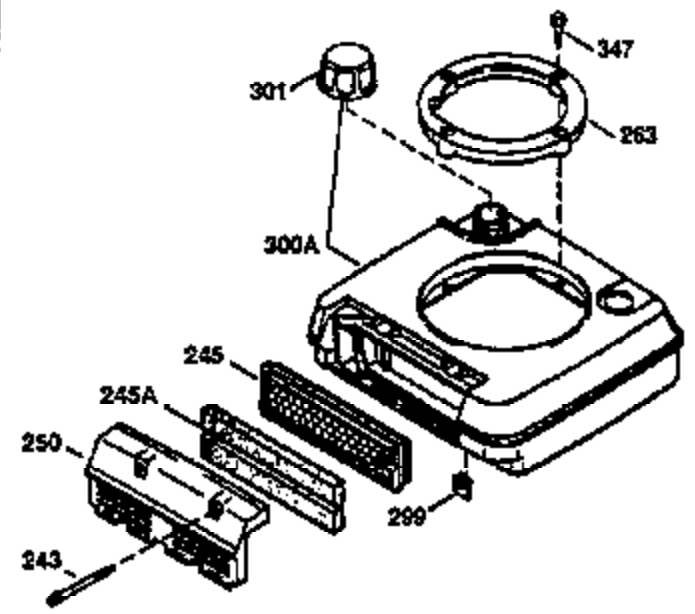

ILLUSTRATION SHOWS TYPICAL PARTS ONLY, ORDER BY PART NUMBER. PARTS NOT LISTED ARE SUPPLIED BY OEM.

Ref #	Part Number	Qty	Description
239	34338	1	* Air Cleaner Gasket
243	650806	2	Screw, 10-32 x 5/8"
245	34340	1	Air Cleaner Filter
250	34341B	1	Air Cleaner Cover
260	35491	1	Blower Housing
287	650884	2	Screw, 8-32 x 1/2"
300	32170B	1	Fuel Tank (Incl. 292 & 301)
301	33032	1	Fuel Cap
370	34144	1	Primer Decal
390	590686	1	Rewind Starter