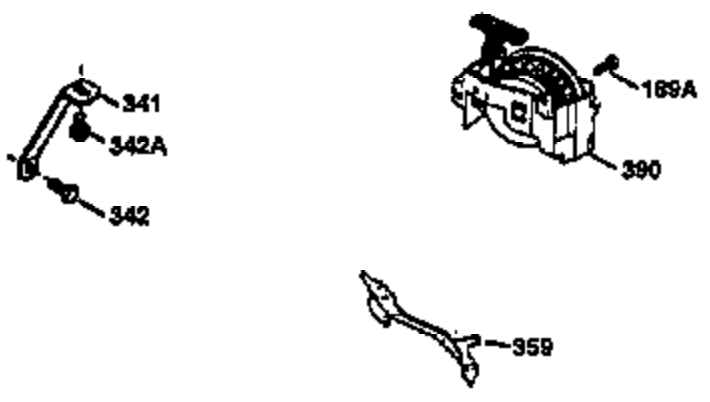

ILLUSTRATION SHOWS TYPICAL PARTS ONLY, ORDER BY PART NUMBER. PARTS NOT LISTED ARE SUPPLIED BY OEM.

Ref #	Part Number	Qty	Description
239	34338	1	* Air Cleaner Gasket
243	650806	2	Screw, 10-32 x 5/8"
245	34340	1	Air Cleaner Filter
250	34341B	1	Air Cleaner Cover
260	35491	1	Blower Housing
287	650884	2	Screw, 8-32 x 1/2"
300	32170B	1	Fuel Tank (Incl. 292 & 301)
301	33032	1	Fuel Cap
370	34144	1	Primer Decal
390	590686	1	Rewind Starter