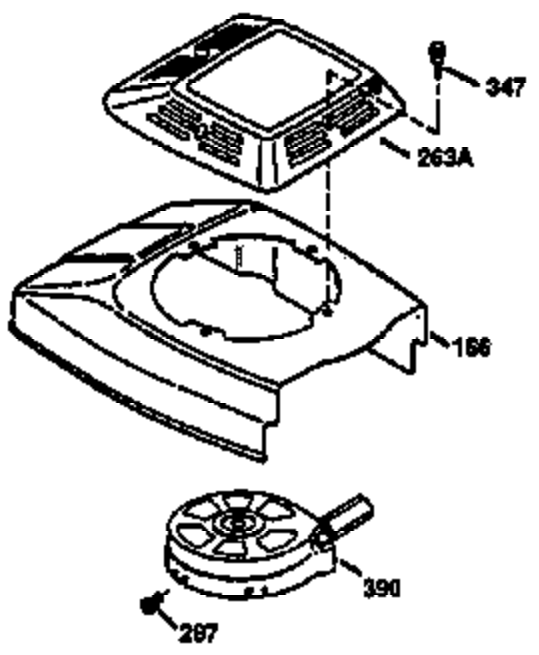

ILLUSTRATION SHOWS TYPICAL PARTS ONLY, ORDER BY PART NUMBER. PARTS NOT LISTED ARE SUPPLIED BY OEM.

Ref #	Part Number	Qty	Description
239	34338	1	* Air Cleaner Gasket
243	650806	2	Screw, 10-32 x 5/8"
245	34340	1	Air Cleaner Filter
250	34341B	1	Air Cleaner Cover
260	35491	1	Blower Housing
287	650884	2	Screw, 8-32 x 1/2"
300	32170B	1	Fuel Tank (Incl. 292 & 301)
301	33032	1	Fuel Cap
370	34144	1	Primer Decal
390	590686	1	Rewind Starter