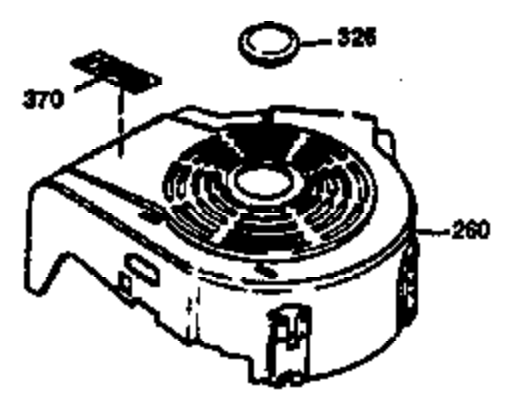

ILLUSTRATION SHOWS TYPICAL PARTS ONLY, ORDER BY PART NUMBER. PARTS NOT LISTED ARE SUPPLIED BY OEM.

Ref #	Part Number	Qty	Description
239	34338	1	* Air Cleaner Gasket
243	650806	2	Screw, 10-32 x 5/8"
245	34340	1	Air Cleaner Filter
250	34341B	1	Air Cleaner Cover
260	35491	1	Blower Housing
287	650884	2	Screw, 8-32 x 1/2"
300	32170B	1	Fuel Tank (Incl. 292 & 301)
301	33032	1	Fuel Cap
370	34144	1	Primer Decal
390	590686	1	Rewind Starter