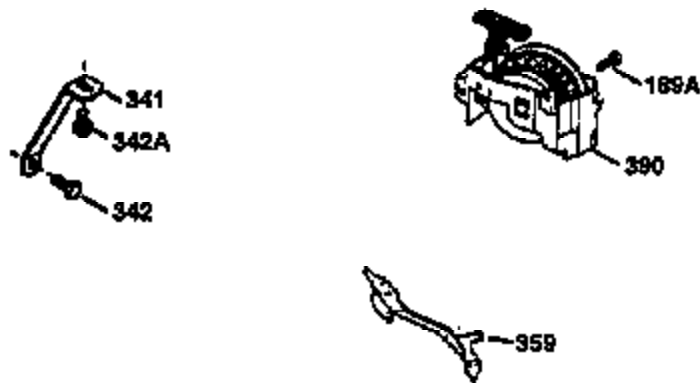

ILLUSTRATION SHOWS TYPICAL PARTS ONLY, ORDER BY PART NUMBER. PARTS NOT LISTED ARE SUPPLIED BY OEM.

Ref #	Part Number	Qty	Description
239	34338	1	* Air Cleaner Gasket
243	650806	2	Screw, 10-32 x 5/8"
245	34340	1	Air Cleaner Filter
250	34341B	1	Air Cleaner Cover
260	35491	1	Blower Housing
287	650926	2	Screw, 8-32 x 21/64"
300	35586	1	Fuel Tank (Incl. 292 & 301)
301	35355	1	Fuel Cap
370	36260	1	Primer Decal
390	590686	1	Rewind Starter