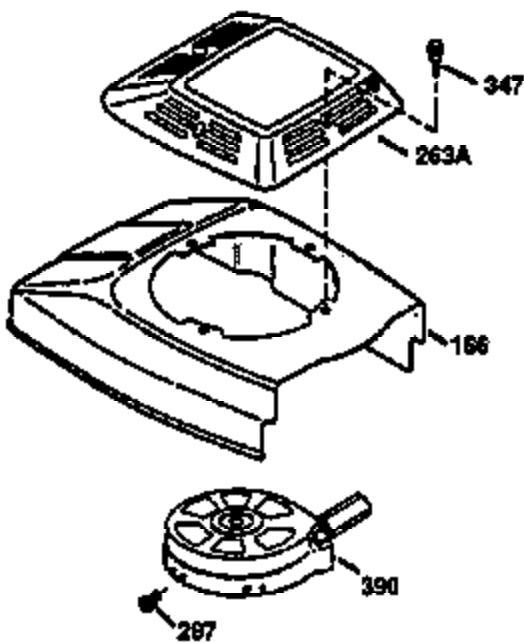

ILLUSTRATION SHOWS TYPICAL PARTS ONLY, ORDER BY PART NUMBER. PARTS NOT LISTED ARE SUPPLIED BY OEM.

Ref #	Part Number	Qty	Description
239	34338	1	* Air Cleaner Gasket
243	650806	2	Screw, 10-32 x 5/8"
245	34340	1	Air Cleaner Filter
250	34341B	1	Air Cleaner Cover
260	35491	1	Blower Housing
287	650926	2	Screw, 8-32 x 21/64"
300	35586	1	Fuel Tank (Incl. 292 & 301)
301	35355	1	Fuel Cap
370	36260	1	Primer Decal
390	590686	1	Rewind Starter