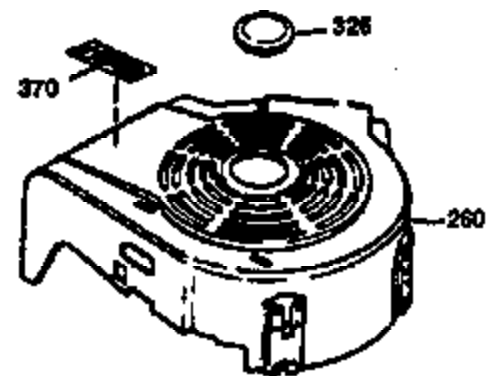

ILLUSTRATION SHOWS TYPICAL PARTS ONLY, ORDER BY PART NUMBER. PARTS NOT LISTED ARE SUPPLIED BY OEM.

Ref #	Part Number	Qty	Description
239	34338	1	* Air Cleaner Gasket
243	650806	2	Screw, 10-32 x 5/8"
245	34340	1	Air Cleaner Filter
250	34341B	1	Air Cleaner Cover
260	35491	1	Blower Housing
287	650926	2	Screw, 8-32 x 21/64"
300	35586	1	Fuel Tank (Incl. 292 & 301)
301	35355	1	Fuel Cap
370	36260	1	Primer Decal
390	590686	1	Rewind Starter