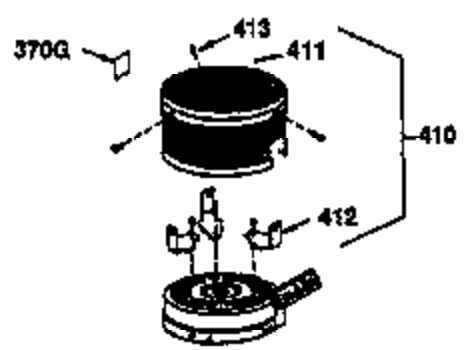

ILLUSTRATION SHOWS TYPICAL PARTS ONLY. ORDER BY PART NUMBER. PARTS NOT LISTED ARE SUPPLIED BY OEM.

Ref #	Part Number	Qty	Description
19	31361	1	Extension Spring
69	35261	1	* Mounting Flange Gasket
70	35651B	1	Mounting Flange (Incl. 72, 75 & 80)
90	611112	1	Flywheel
182	6201	2	Screw, 1/4-28 x 7/8"
185	31384A	1	Intake Pipe (Incl. 224)
186	34337	1	Governor Link
200	33131A	1	Control Bracket (Incl. 202 thru 205)
209	30200	2	Screw, 10-24 x 9/16"
223	650451	2	Screw, 1/4-20 x 1"
245	34340	1	Air Cleaner Filter
250	34341B	1	Air Cleaner Cover
275	35708	1	Muffler (Incl. 277)
277	650795	2	Screw, 1/4-20 x 2-1/4"