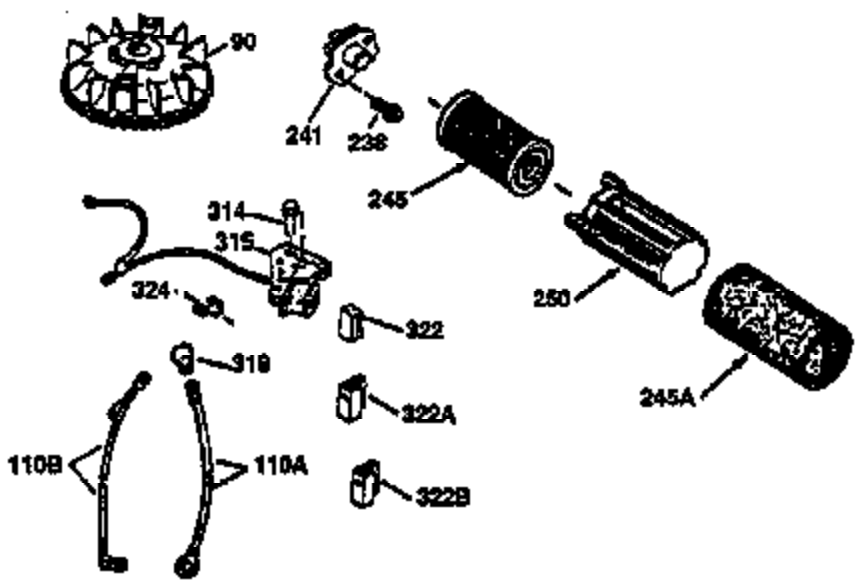

ILLUSTRATION SHOWS TYPICAL PARTS ONLY. ORDER BY PART NUMBER. PARTS NOT LISTED ARE SUPPLIED BY OEM.

Ref #	Part Number	Qty	Description
19	31361	1	Extension Spring
69	35261	1	* Mounting Flange Gasket
70	35651B	1	Mounting Flange (Incl. 72, 75 & 80)
90	611112	1	Flywheel
182	6201	2	Screw, 1/4-28 x 7/8"
185	31384A	1	Intake Pipe (Incl. 224)
186	34337	1	Governor Link
200	33131A	1	Control Bracket (Incl. 202 thru 205)
209	30200	2	Screw, 10-24 x 9/16"
223	650451	2	Screw, 1/4-20 x 1"
245	34340	1	Air Cleaner Filter
250	34341B	1	Air Cleaner Cover
275	35708	1	Muffler (Incl. 277)
277	650795	2	Screw, 1/4-20 x 2-1/4"