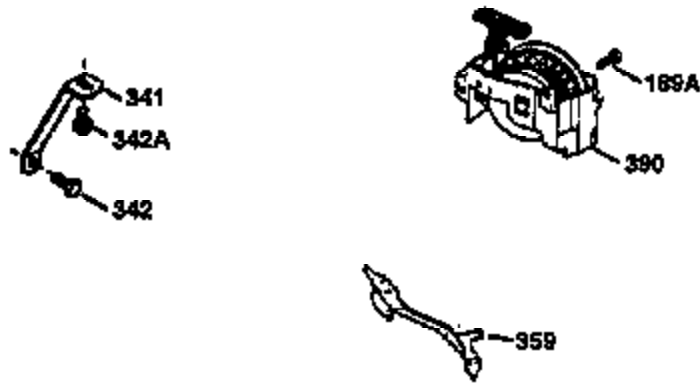

ILLUSTRATION SHOWS TYPICAL PARTS ONLY, ORDER BY PART NUMBER. PARTS NOT LISTED ARE SUPPLIED BY OEM.

Ref #	Part Number	Qty	Description
239	34338	1	* Air Cleaner Gasket
243	650806	2	Screw, 10-32 x 5/8"
245	34340	1	Air Cleaner Filter
250	34341B	1	Air Cleaner Cover
260	35757	1	Blower Housing
287	650884	2	Screw, 8-32 x 1/2"
300	32170B	1	Fuel Tank (Incl. 292 & 301)
301	33032	1	Fuel Cap
370	34346	1	Instruction Decal
390	590688	1	Rewind Starter