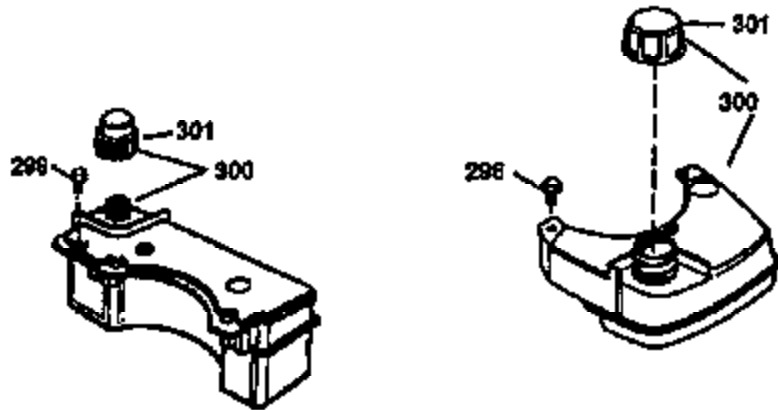

ILLUSTRATION SHOWS TYPICAL PARTS ONLY, ORDER BY PART NUMBER. PARTS NOT LISTED ARE SUPPLIED BY OEM.

Ref #	Part Number	Qty	Description
239	34338	1	* Air Cleaner Gasket
243	650806	2	Screw, 10-32 x 5/8"
245	34340	1	Air Cleaner Filter
250	34341B	1	Air Cleaner Cover
260	35757	1	Blower Housing
287	650884	2	Screw, 8-32 x 1/2"
300	32170B	1	Fuel Tank (Incl. 292 & 301)
301	33032	1	Fuel Cap
370	34346	1	Instruction Decal
390	590688	1	Rewind Starter