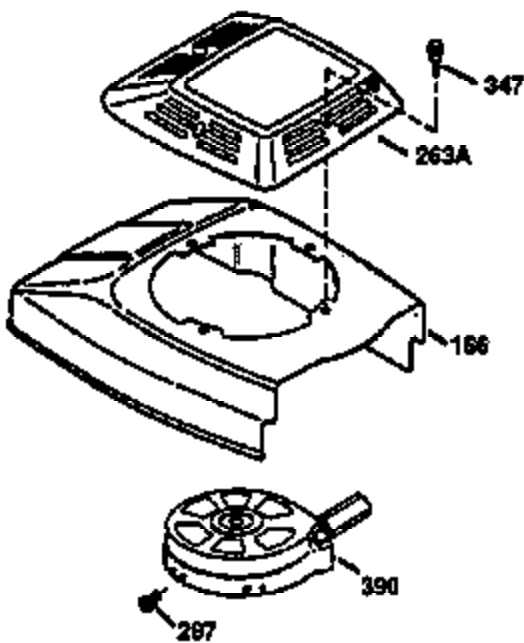

ILLUSTRATION SHOWS TYPICAL PARTS ONLY, ORDER BY PART NUMBER. PARTS NOT LISTED ARE SUPPLIED BY OEM.

Ref #	Part Number	Qty	Description
239	34338	1	* Air Cleaner Gasket
243	650806	2	Screw, 10-32 x 5/8"
245	34340	1	Air Cleaner Filter
250	34341B	1	Air Cleaner Cover
260	35757	1	Blower Housing
287	650884	2	Screw, 8-32 x 1/2"
300	32170B	1	Fuel Tank (Incl. 292 & 301)
301	33032	1	Fuel Cap
370	34346	1	Instruction Decal
390	590688	1	Rewind Starter