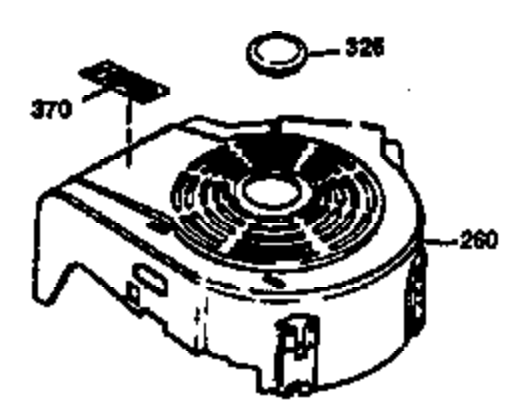

ILLUSTRATION SHOWS TYPICAL PARTS ONLY, ORDER BY PART NUMBER. PARTS NOT LISTED ARE SUPPLIED BY OEM.

Ref #	Part Number	Qty	Description
239	34338	1	* Air Cleaner Gasket
243	650806	2	Screw, 10-32 x 5/8"
245	34340	1	Air Cleaner Filter
250	34341B	1	Air Cleaner Cover
260	35757	1	Blower Housing
287	650926	2	Screw, 8-32 x 21/64"
300	35586	1	Fuel Tank (Incl. 292 & 301)
301	35355	1	Fuel Cap
370	36261	1	Instruction Decal
390	590688	1	Rewind Starter