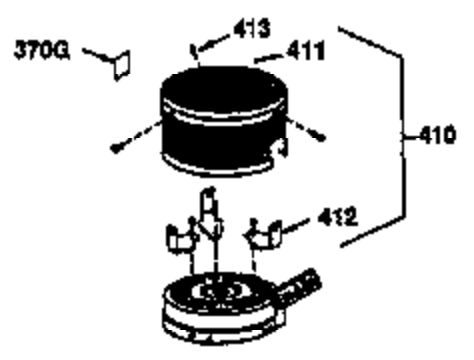

ILLUSTRATION SHOWS TYPICAL PARTS ONLY. ORDER BY PART NUMBER. PARTS NOT LISTED ARE SUPPLIED BY OEM.

Ref #	Part Number	Qty	Description
19	33578	1	Extension Spring
69	35261	1	* Mounting Flange Gasket
70	35651C	1	Mounting Flange (Incl. 72 thru 83)
90	611123	1	Flywheel
182	6201	2	Screw, 1/4-28 x 7/8"
185	31384A	1	Intake Pipe (Incl. 224)
186	34358	1	Governor Link
200	32181A	1	Control Bracket (Incl. 203,204 & 206)
209	30200	2	Screw, 10-24 x 9/16"
223	650451	2	Screw, 1/4-20 x 1"
245	34340	1	Air Cleaner Filter
250	34341B	1	Air Cleaner Cover
275	35708	1	Muffler (Incl. 277)
277	650795	2	Screw, 1/4-20 x 2-1/4"