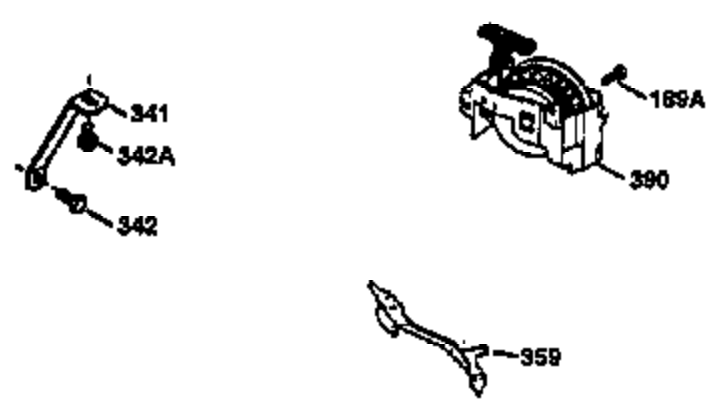

ILLUSTRATION SHOWS TYPICAL PARTS ONLY, ORDER BY PART NUMBER. PARTS NOT LISTED ARE SUPPLIED BY OEM.

Ref #	Part Number	Qty	Description
239	34338	1	* Air Cleaner Gasket
243	650806	2	Screw, 10-32 x 5/8"
245	34340	1	Air Cleaner Filter
250	34341B	1	Air Cleaner Cover
260	35757	1	Blower Housing
287	650926	2	Screw, 8-32 x 21/64"
300	35586	1	Fuel Tank (Incl. 292 & 301)
301	35355	1	Fuel Cap
370	36261	1	Instruction Decal
390	590688	1	Rewind Starter