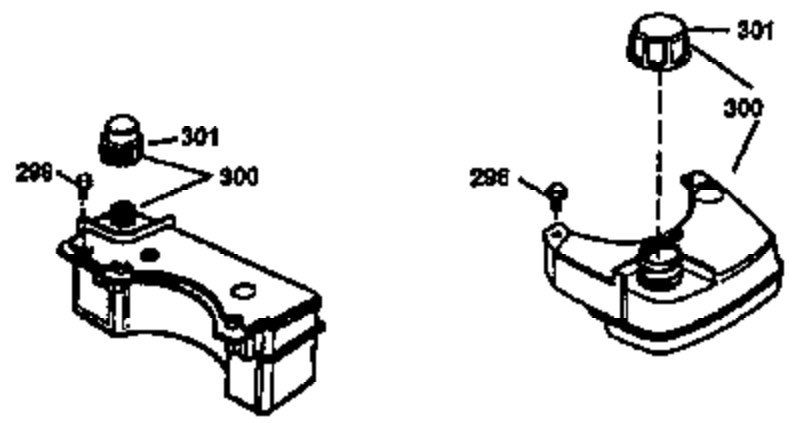

ILLUSTRATION SHOWS TYPICAL PARTS ONLY, ORDER BY PART NUMBER. PARTS NOT LISTED ARE SUPPLIED BY OEM.

Ref #	Part Number	Qty	Description
239	34338	1	* Air Cleaner Gasket
243	650806	2	Screw, 10-32 x 5/8"
245	34340	1	Air Cleaner Filter
250	34341B	1	Air Cleaner Cover
260	35757	1	Blower Housing
287	650926	2	Screw, 8-32 x 21/64"
300	35586	1	Fuel Tank (Incl. 292 & 301)
301	35355	1	Fuel Cap
370	36261	1	Instruction Decal
390	590688	1	Rewind Starter