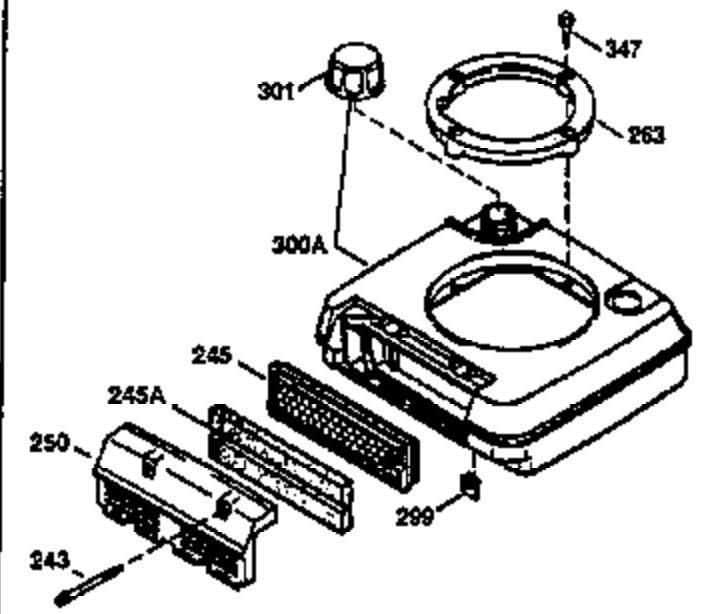

ILLUSTRATION SHOWS TYPICAL PARTS ONLY, ORDER BY PART NUMBER. PARTS NOT LISTED ARE SUPPLIED BY OEM.

Ref #	Part Number	Qty	Description
239	34338	1	* Air Cleaner Gasket
243	650806	2	Screw, 10-32 x 5/8"
245	34340	1	Air Cleaner Filter
250	34341B	1	Air Cleaner Cover
260	35757	1	Blower Housing
287	650926	2	Screw, 8-32 x 21/64"
300	35586	1	Fuel Tank (Incl. 292 & 301)
301	35355	1	Fuel Cap
370	36261	1	Instruction Decal
390	590688	1	Rewind Starter