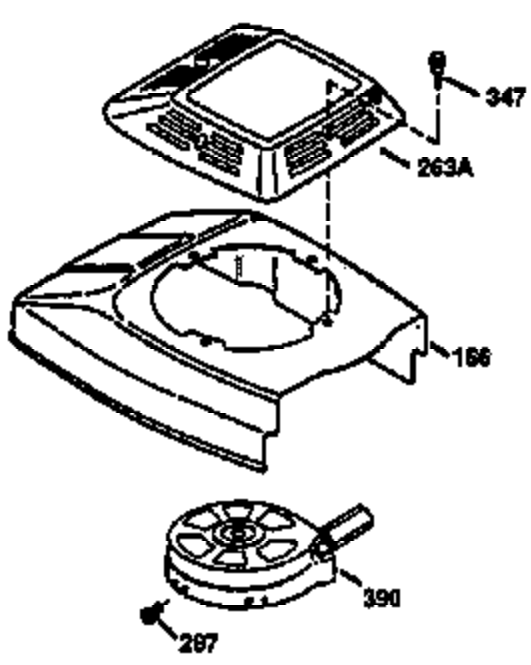

ILLUSTRATION SHOWS TYPICAL PARTS ONLY, ORDER BY PART NUMBER. PARTS NOT LISTED ARE SUPPLIED BY OEM.

Ref #	Part Number	Qty	Description
239	34338	1	* Air Cleaner Gasket
243	650806	2	Screw, 10-32 x 5/8"
245	34340	1	Air Cleaner Filter
250	34341B	1	Air Cleaner Cover
260	35757	1	Blower Housing
287	650926	2	Screw, 8-32 x 21/64"
300	35586	1	Fuel Tank (Incl. 292 & 301)
301	35355	1	Fuel Cap
370	36261	1	Instruction Decal
390	590688	1	Rewind Starter