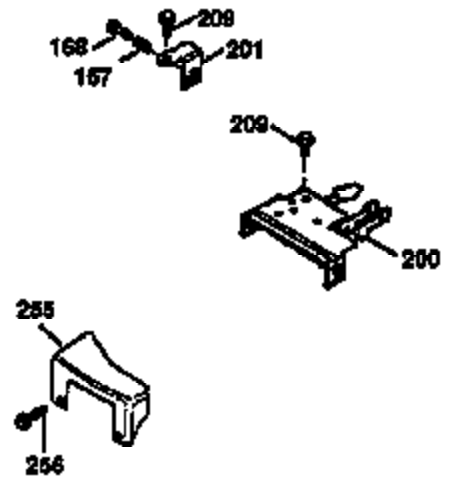

ILLUSTRATION SHOWS TYPICAL PARTS ONLY. ORDER BY PART NUMBER. PARTS NOT LISTED ARE SUPPLIED BY OEM.

Ref #	Part Number	Qty	Description
19	33578	1	Extension Spring
69	35261	1	* Mounting Flange Gasket
70	35651C	1	Mounting Flange (Incl. 72 thru 83)
90	611123	1	Flywheel
182	6201	2	Screw, 1/4-28 x 7/8"
185	31384A	1	Intake Pipe (Incl. 224)
186	34358	1	Governor Link
200	32181A	1	Control Bracket (Incl. 203,204 & 206)
209	30200	2	Screw, 10-24 x 9/16"
223	650451	2	Screw, 1/4-20 x 1"
245	34340	1	Air Cleaner Filter
250	34341B	1	Air Cleaner Cover
275	35708	1	Muffler (Incl. 277)
277	650795	2	Screw, 1/4-20 x 2-1/4"