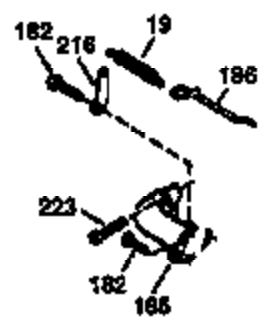

ILLUSTRATION SHOWS TYPICAL PARTS ONLY. ORDER BY PART NUMBER. PARTS NOT LISTED ARE SUPPLIED BY OEM.

Ref #	Part Number	Qty	Description
19	33578	1	Extension Spring
69	35261	1	* Mounting Flange Gasket
70	35651C	1	Mounting Flange (Incl. 72 thru 83)
90	611123	1	Flywheel
182	6201	2	Screw, 1/4-28 x 7/8"
185	31384A	1	Intake Pipe (Incl. 224)
186	34358	1	Governor Link
200	32181A	1	Control Bracket (Incl. 203,204 & 206)
209	30200	2	Screw, 10-24 x 9/16"
223	650451	2	Screw, 1/4-20 x 1"
245	34340	1	Air Cleaner Filter
250	34341B	1	Air Cleaner Cover
275	35708	1	Muffler (Incl. 277)
277	650795	2	Screw, 1/4-20 x 2-1/4"