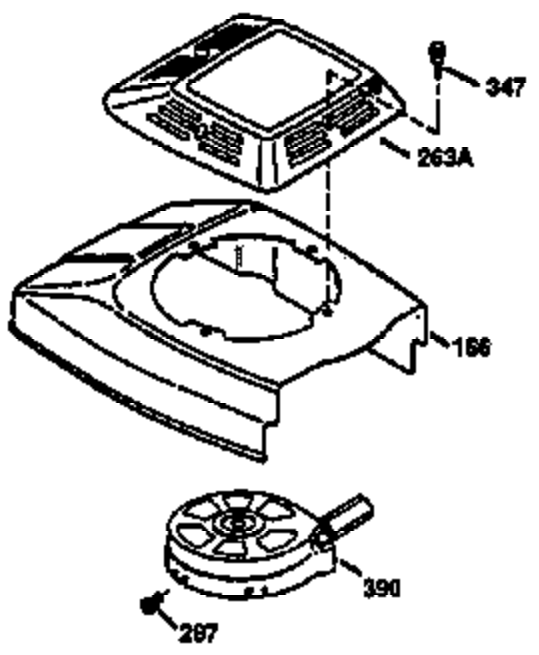

ILLUSTRATION SHOWS TYPICAL PARTS ONLY, ORDER BY PART NUMBER. PARTS NOT LISTED ARE SUPPLIED BY OEM.

Ref #	Part Number	Qty	Description
238	650806	2	Screw, 10-32 x 5/8"
239	34338	1	* Air Cleaner Gasket
245	34340	1	Air Cleaner Filter
250	34341B	1	Air Cleaner Cover
260	35757	1	Blower Housing
287	650926	2	Screw, 8-32 x 21/64"
300	35586	1	Fuel Tank (Incl. 292 & 301)
301	35355	1	Fuel Cap
370	36261	1	Instruction Decal
390	590688	1	Rewind Starter