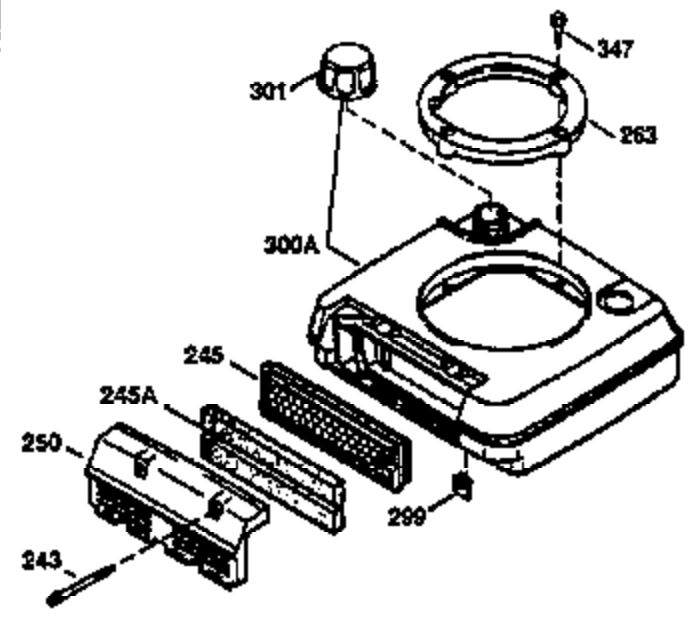

ILLUSTRATION SHOWS TYPICAL PARTS ONLY, ORDER BY PART NUMBER. PARTS NOT LISTED ARE SUPPLIED BY OEM.

Ref #	Part Number	Qty	Description
238	650806	2	Screw, 10-32 x 5/8"
239	34338	1	* Air Cleaner Gasket
245	34340	1	Air Cleaner Filter
250	34341B	1	Air Cleaner Cover
260	35757	1	Blower Housing
287	650926	2	Screw, 8-32 x 21/64"
300	35586	1	Fuel Tank (Incl. 292 & 301)
301	35355	1	Fuel Cap
370	36261	1	Instruction Decal
390	590688	1	Rewind Starter