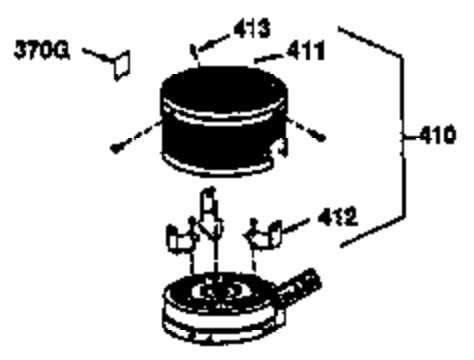

ILLUSTRATION SHOWS TYPICAL PARTS ONLY. ORDER BY PART NUMBER. PARTS NOT LISTED ARE SUPPLIED BY OEM.

Ref #	Part Number	Qty	Description
19	33578	1	Extension Spring
69	35261	1	* Mounting Flange Gasket
70	35651D	1	Mounting Flange (Incl.72 thru 83)
90	611123	1	Flywheel
182	6201	2	Screw, 1/4-28 x 7/8"
185	31384A	1	Intake Pipe (Incl. 224)
186	34358	1	Governor Link
200	32181A	1	Control Bracket (Incl. 203,204 & 206)
209	30200	2	Screw, 10-24 x 9/16"
223	650451	2	Screw, 1/4-20 x 1"
238	650806	2	Screw, 10-32 x 5/8"
245	34340	1	Air Cleaner Filter
250	34341B	1	Air Cleaner Cover
275	36473	1	Muffler (Incl. 277)
277	650988	2	Screw, 1/4-20 x 2-5/16"
416	36085	1	Spark Arrestor Kit (Incl. 417)(Optional)
417	650760	1	Screw, 8-32 x 3/8" (Optional)