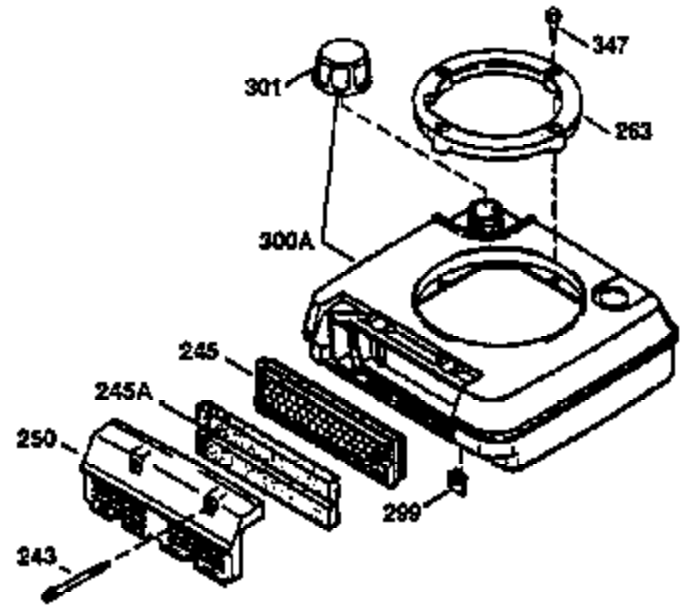

ILLUSTRATION SHOWS TYPICAL PARTS ONLY, ORDER BY PART NUMBER. PARTS NOT LISTED ARE SUPPLIED BY OEM.

Ref #	Part Number	Qty	Description
238	650806	2	Screw, 10-32 x 5/8"
239	34338	1	* Air Cleaner Gasket
245	34340	1	Air Cleaner Filter
250	34341B	1	Air Cleaner Cover
260	35757	1	Blower Housing
287	650926	2	Screw, 8-32 x 21/64"
300	35586	1	Fuel Tank (Incl. 292 & 301)
301	36246	1	Fuel Cap
390	590732	1	Rewind Starter (NOTE: This engine could have been built with 590688 starter. Refer to the design of the air intake louvers for part identification. Individual starter parts do not interchange.)