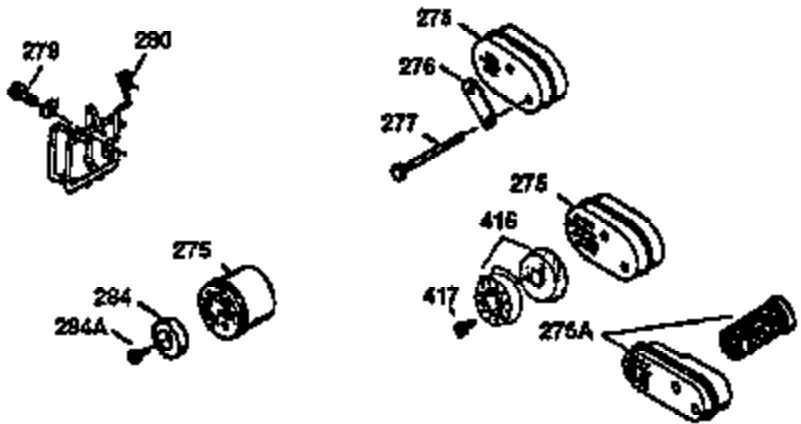

ILLUSTRATION SHOWS TYPICAL PARTS ONLY. ORDER BY PART NUMBER. PARTS NOT LISTED ARE SUPPLIED BY OEM.

Ref #	Part Number	Qty	Description
19	33578	1	Extension Spring
69	35261	1	* Mounting Flange Gasket
70	35651D	1	Mounting Flange (Incl.72 thru 83)
90	611123	1	Flywheel
182	6201	2	Screw, 1/4-28 x 7/8"
185	31384A	1	Intake Pipe (Incl. 224)
186	34358	1	Governor Link
200	32181A	1	Control Bracket (Incl. 203,204 & 206)
209	30200	2	Screw, 10-24 x 9/16"
223	650451	2	Screw, 1/4-20 x 1"
238	650806	2	Screw, 10-32 x 5/8"
245	34340	1	Air Cleaner Filter
250	34341B	1	Air Cleaner Cover
275	36473	1	Muffler (Incl. 277)
277	650988	2	Screw, 1/4-20 x 2-5/16"
416	36085	1	Spark Arrestor Kit (Incl. 417)(Optional)
417	650760	1	Screw, 8-32 x 3/8" (Optional)