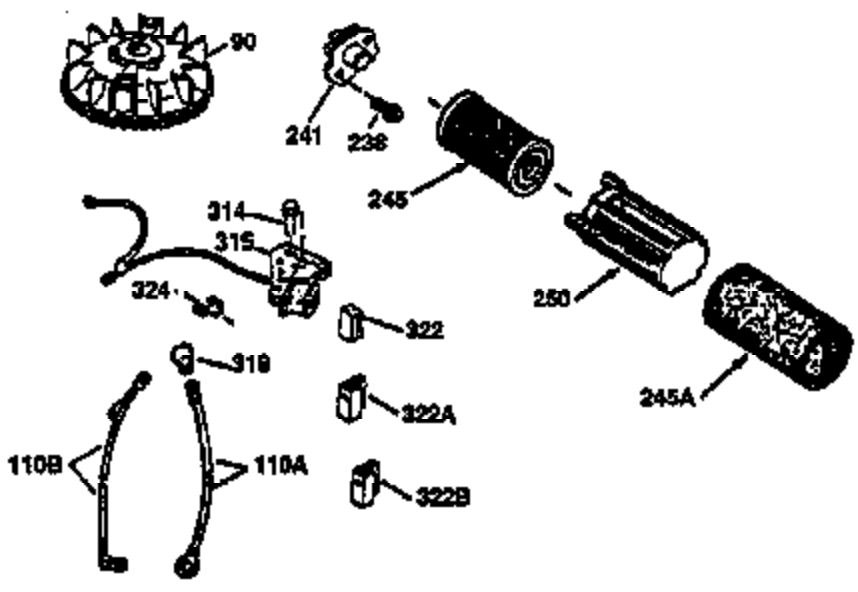

ILLUSTRATION SHOWS TYPICAL PARTS ONLY. ORDER BY PART NUMBER. PARTS NOT LISTED ARE SUPPLIED BY OEM.

Ref #	Part Number	Qty	Description
19	33578	1	Extension Spring
69	35261	1	* Mounting Flange Gasket
70	35651D	1	Mounting Flange (Incl.72 thru 83)
90	611123	1	Flywheel
182	6201	2	Screw, 1/4-28 x 7/8"
185	31384A	1	Intake Pipe (Incl. 224)
186	34358	1	Governor Link
200	32181A	1	Control Bracket (Incl. 203,204 & 206)
209	30200	2	Screw, 10-24 x 9/16"
223	650451	2	Screw, 1/4-20 x 1"
238	650806	2	Screw, 10-32 x 5/8"
245	34340	1	Air Cleaner Filter
250	34341B	1	Air Cleaner Cover
275	36473	1	Muffler (Incl. 277)
277	650988	2	Screw, 1/4-20 x 2-5/16"
416	36085	1	Spark Arrestor Kit (Incl. 417)(Optional)
417	650760	1	Screw, 8-32 x 3/8" (Optional)