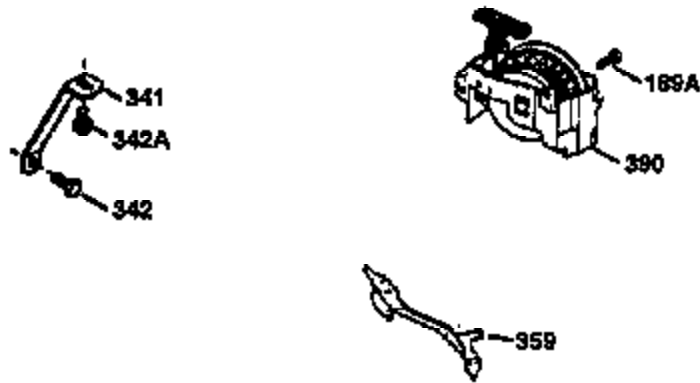

ILLUSTRATION SHOWS TYPICAL PARTS ONLY, ORDER BY PART NUMBER. PARTS NOT LISTED ARE SUPPLIED BY OEM.

Ref #	Part Number	Qty	Description
238	650806	2	Screw, 10-32 x 5/8"
239	34338	1	* Air Cleaner Gasket
245	34340	1	Air Cleaner Filter
250	34341B	1	Air Cleaner Cover
260	35757	1	Blower Housing
287	650926	2	Screw, 8-32 x 21/64"
300	35586	1	Fuel Tank (Incl. 292 & 301)
301	36246	1	Fuel Cap
390	590732	1	Rewind Starter (NOTE: This engine could have been built with 590688 starter. Refer to the design of the air intake louvers for part identification. Individual starter parts do not interchange.)