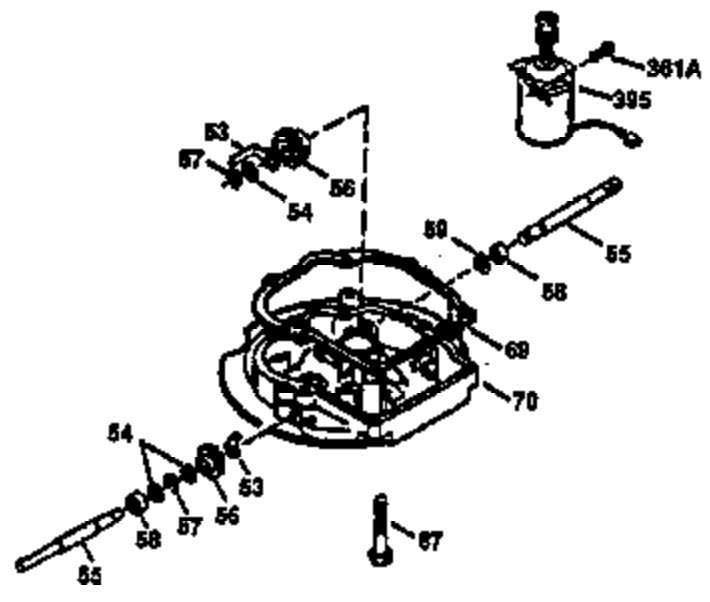

ILLUSTRATION SHOWS TYPICAL PARTS ONLY. ORDER BY PART NUMBER. PARTS NOT LISTED ARE SUPPLIED BY OEM.

Ref #	Part Number	Qty	Description
19	33578	1	Extension Spring
69	35261	1	* Mounting Flange Gasket
70	35651D	1	Mounting Flange (Incl.72 thru 83)
90	611123	1	Flywheel
182	6201	2	Screw, 1/4-28 x 7/8"
185	31384A	1	Intake Pipe (Incl. 224)
186	34358	1	Governor Link
200	32181A	1	Control Bracket (Incl. 203,204 & 206)
209	30200	2	Screw, 10-24 x 9/16"
223	650451	2	Screw, 1/4-20 x 1"
238	650806	2	Screw, 10-32 x 5/8"
245	34340	1	Air Cleaner Filter
250	34341B	1	Air Cleaner Cover
275	36473	1	Muffler (Incl. 277)
277	650988	2	Screw, 1/4-20 x 2-5/16"
416	36085	1	Spark Arrestor Kit (Incl. 417)(Optional)
417	650760	1	Screw, 8-32 x 3/8" (Optional)