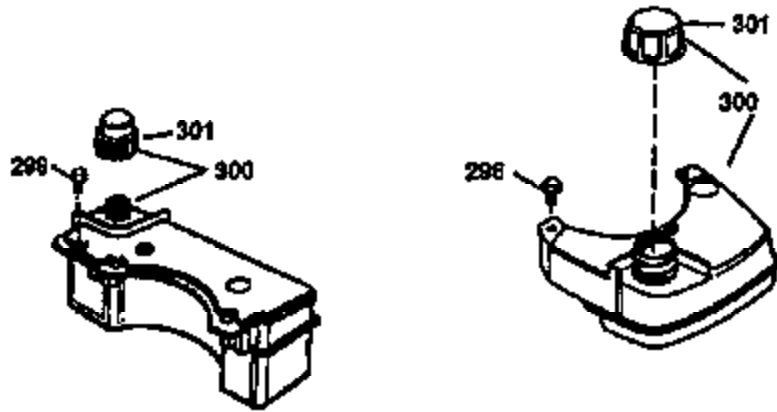

ILLUSTRATION SHOWS TYPICAL PARTS ONLY, ORDER BY PART NUMBER. PARTS NOT LISTED ARE SUPPLIED BY OEM.

Ref #	Part Number	Qty	Description
239	34338	1	* Air Cleaner Gasket
243	650806	2	Screw, 10-32 x 5/8"
245	34340	1	Air Cleaner Filter
250	34341B	1	Air Cleaner Cover
260	35484	1	Blower Housing
287	650884	2	Screw, 8-32 x 1/2"
298	28763	3	Screw, 10-32 x 35/64"
300	34476A	1	Fuel Tank (Incl. 292 & 301)
301	33032	1	Fuel Cap
370	34144	1	Primer Decal
390	590686	1	Rewind Starter