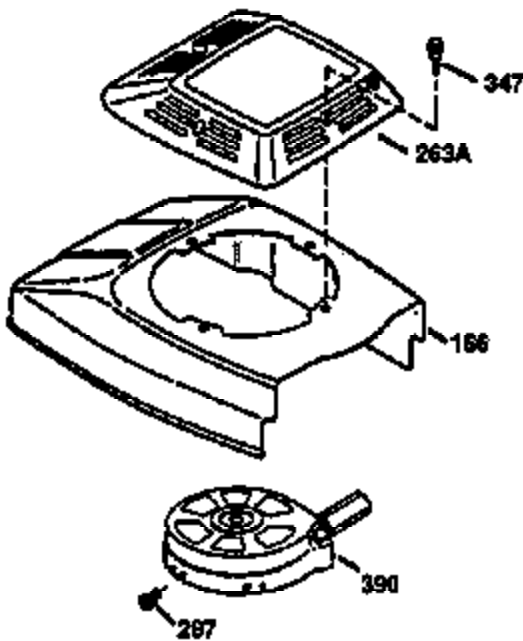

ILLUSTRATION SHOWS TYPICAL PARTS ONLY, ORDER BY PART NUMBER. PARTS NOT LISTED ARE SUPPLIED BY OEM.

Ref #	Part Number	Qty	Description
239	34338	1	* Air Cleaner Gasket
243	650806	2	Screw, 10-32 x 5/8"
245	34340	1	Air Cleaner Filter
250	34341B	1	Air Cleaner Cover
260	35484	1	Blower Housing
287	650884	2	Screw, 8-32 x 1/2"
298	28763	3	Screw, 10-32 x 35/64"
300	34476A	1	Fuel Tank (Incl. 292 & 301)
301	33032	1	Fuel Cap
370	34144	1	Primer Decal
390	590686	1	Rewind Starter