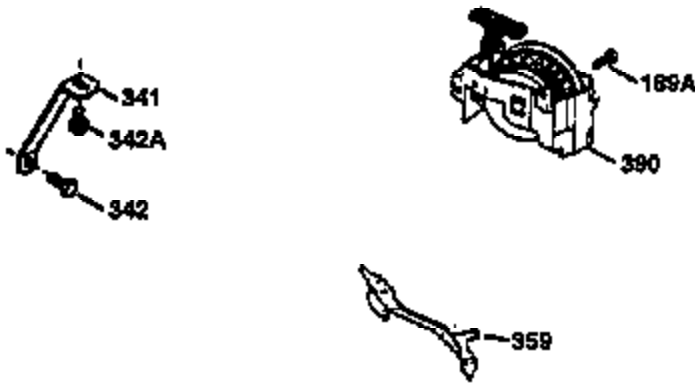

ILLUSTRATION SHOWS TYPICAL PARTS ONLY, ORDER BY PART NUMBER. PARTS NOT LISTED ARE SUPPLIED BY OEM.

Ref #	Part Number	Qty	Description
239	34338	1	* Air Cleaner Gasket
243	650806	2	Screw, 10-32 x 5/8"
245	34340	1	Air Cleaner Filter
250	34341B	1	Air Cleaner Cover
260	35484	1	Blower Housing
287	650884	2	Screw, 8-32 x 1/2"
298	28763	3	Screw, 10-32 x 35/64"
300	34476A	1	Fuel Tank (Incl. 292 & 301)
301	33032	1	Fuel Cap
370	34144	1	Primer Decal
390	590686	1	Rewind Starter