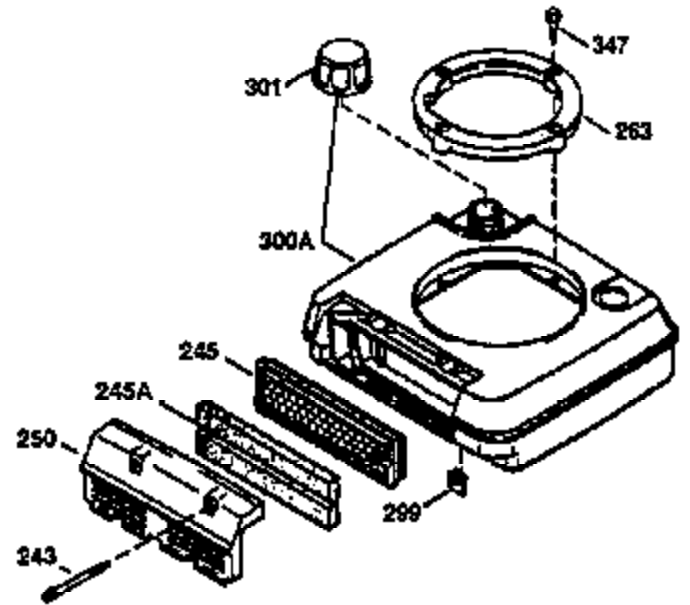

ILLUSTRATION SHOWS TYPICAL PARTS ONLY, ORDER BY PART NUMBER. PARTS NOT LISTED ARE SUPPLIED BY OEM.

Ref #	Part Number	Qty	Description
239	34338	1	* Air Cleaner Gasket
243	650806	2	Screw, 10-32 x 5/8"
245	34340	1	Air Cleaner Filter
250	34341B	1	Air Cleaner Cover
260	35484	1	Blower Housing
287	650884	2	Screw, 8-32 x 1/2"
298	28763	3	Screw, 10-32 x 35/64"
300	34476A	1	Fuel Tank (Incl. 292 & 301)
301	33032	1	Fuel Cap
370	34144	1	Primer Decal
390	590686	1	Rewind Starter