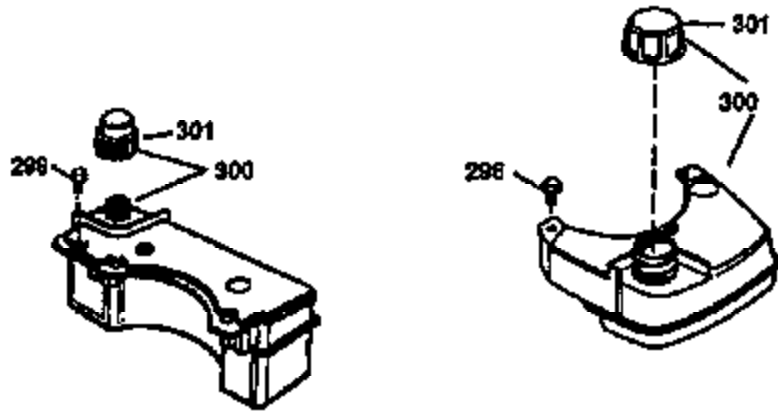

ILLUSTRATION SHOWS TYPICAL PARTS ONLY, ORDER BY PART NUMBER. PARTS NOT LISTED ARE SUPPLIED BY OEM.

Ref #	Part Number	Qty	Description
239	34338	1	* Air Cleaner Gasket
243	650806	2	Screw, 10-32 x 5/8"
245	34340	1	Air Cleaner Filter
250	34341B	1	Air Cleaner Cover
260	35484	1	Blower Housing
287	650884	2	Screw, 8-32 x 1/2"
298	28763	3	Screw, 10-32 x 35/64"
300	34476A	1	Fuel Tank (Incl. 292 & 301)
301	33032	1	Fuel Cap
370	34144	1	Primer Decal
390	590686	1	Rewind Starter