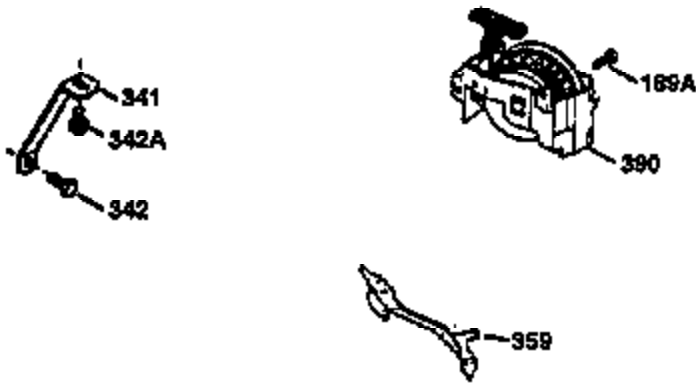

ILLUSTRATION SHOWS TYPICAL PARTS ONLY, ORDER BY PART NUMBER. PARTS NOT LISTED ARE SUPPLIED BY OEM.

Ref #	Part Number	Qty	Description
239	34338	1	* Air Cleaner Gasket
243	650806	2	Screw, 10-32 x 5/8"
245	34340	1	Air Cleaner Filter
250	34341B	1	Air Cleaner Cover
260	35484	1	Blower Housing
287	650884	2	Screw, 8-32 x 1/2"
298	28763	3	Screw, 10-32 x 35/64"
300	34476A	1	Fuel Tank (Incl. 292 & 301)
301	33032	1	Fuel Cap
370	34144	1	Primer Decal
390	590686	1	Rewind Starter