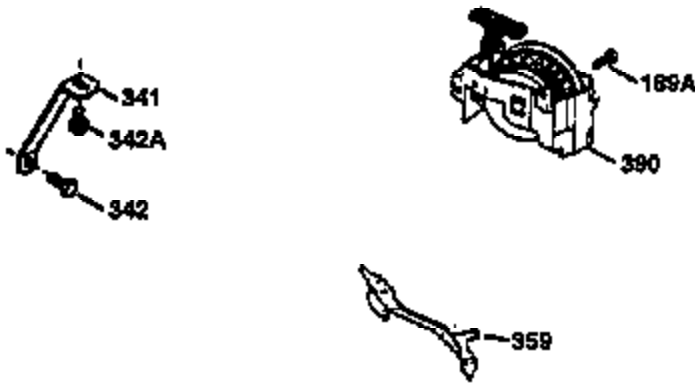

ILLUSTRATION SHOWS TYPICAL PARTS ONLY, ORDER BY PART NUMBER. PARTS NOT LISTED ARE SUPPLIED BY OEM.

Ref #	Part Number	Qty	Description
239	34338	1	* Air Cleaner Gasket
243	650806	2	Screw, 10-32 x 5/8"
245	34340	1	Air Cleaner Filter
250	34341B	1	Air Cleaner Cover
260	35491	1	Blower Housing
287	650884	2	Screw, 8-32 x 1/2"
300	32170B	1	Fuel Tank (Incl. 292 & 301)
301	33032	1	Fuel Cap
370	34144	1	Primer Decal
390	590686	1	Rewind Starter