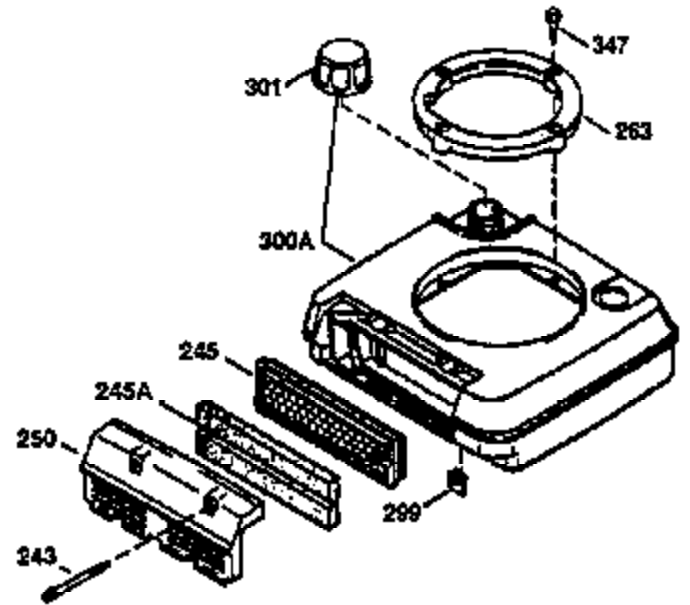

ILLUSTRATION SHOWS TYPICAL PARTS ONLY, ORDER BY PART NUMBER. PARTS NOT LISTED ARE SUPPLIED BY OEM.

Ref #	Part Number	Qty	Description
239	34338	1	* Air Cleaner Gasket
243	650806	2	Screw, 10-32 x 5/8"
245	34340	1	Air Cleaner Filter
250	34341B	1	Air Cleaner Cover
260	35491	1	Blower Housing
287	650884	2	Screw, 8-32 x 1/2"
300	32170B	1	Fuel Tank (Incl. 292 & 301)
301	33032	1	Fuel Cap
370	34144	1	Primer Decal
390	590686	1	Rewind Starter