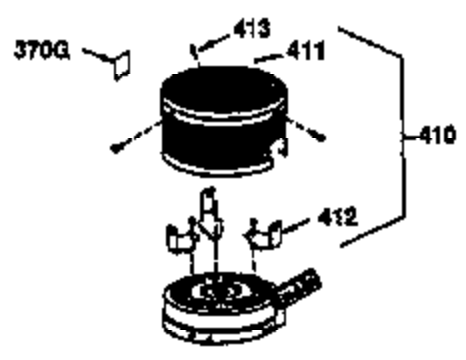

ILLUSTRATION SHOWS TYPICAL PARTS ONLY. ORDER BY PART NUMBER. PARTS NOT LISTED ARE SUPPLIED BY OEM.

Ref #	Part Number	Qty	Description
19	31361	1	Extension Spring
69	35261	1	* Mounting Flange Gasket
70	32612A	1	Mounting Flange (Incl.72,75,80,311 & 312)
90	611112	1	Flywheel
182	6201	2	Screw, 1/4-28 x 7/8"
185	31384A	1	Intake Pipe (Incl. 224)
186	34337	1	Governor Link
200	33205A	1	Control Bracket (Incl. 202 thru 205)
209	30200	2	Screw, 10-24 x 9/16"
223	650451	2	Screw, 1/4-20 x 1"
245	34340	1	Air Cleaner Filter
250	34341B	1	Air Cleaner Cover
275	35708	1	Muffler (Incl. 277)
277	650795	2	Screw, 1/4-20 x 2-1/4"