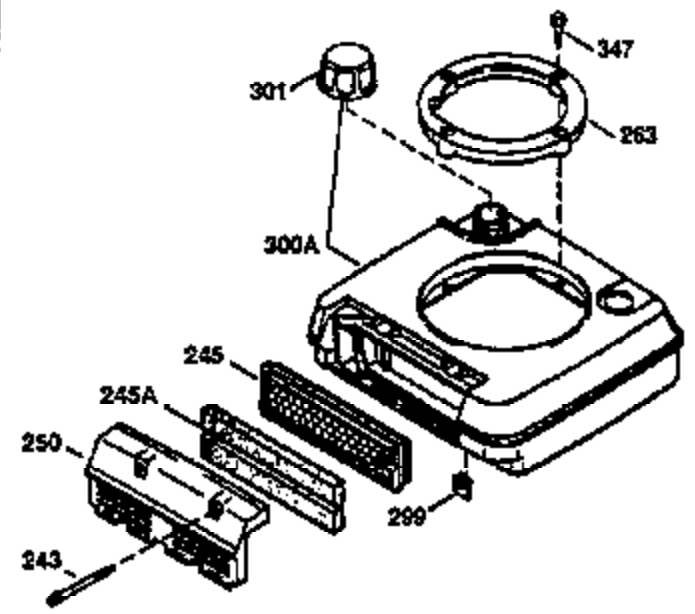

ILLUSTRATION SHOWS TYPICAL PARTS ONLY, ORDER BY PART NUMBER. PARTS NOT LISTED ARE SUPPLIED BY OEM.

Ref #	Part Number	Qty	Description
239	34338	1	* Air Cleaner Gasket
243	650806	2	Screw, 10-32 x 5/8"
245	34340	1	Air Cleaner Filter
250	34341B	1	Air Cleaner Cover
260	35491	1	Blower Housing
287	650884	2	Screw, 8-32 x 1/2"
300	32170B	1	Fuel Tank (Incl. 292 & 301)
301	33032	1	Fuel Cap
370	34144	1	Primer Decal
390	590688	1	Rewind Starter