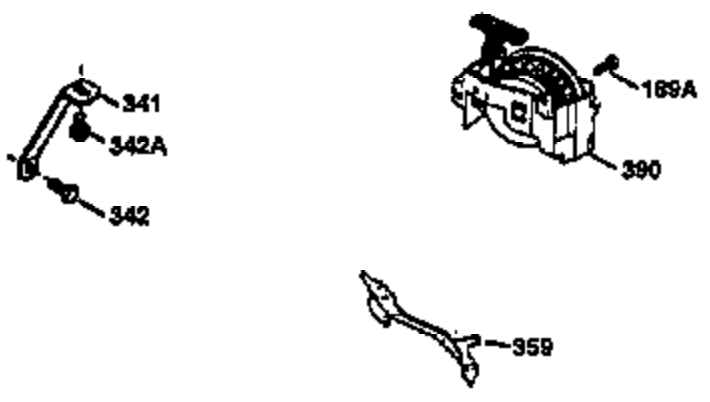

ILLUSTRATION SHOWS TYPICAL PARTS ONLY, ORDER BY PART NUMBER. PARTS NOT LISTED ARE SUPPLIED BY OEM.

Ref #	Part Number	Qty	Description
239	34338	1	* Air Cleaner Gasket
243	650806	2	Screw, 10-32 x 5/8"
245	34340	1	Air Cleaner Filter
250	34341B	1	Air Cleaner Cover
260	35491	1	Blower Housing
287	650884	2	Screw, 8-32 x 1/2"
300	32170B	1	Fuel Tank (Incl. 292 & 301)
301	33032	1	Fuel Cap
370	34144	1	Primer Decal
390	590688	1	Rewind Starter