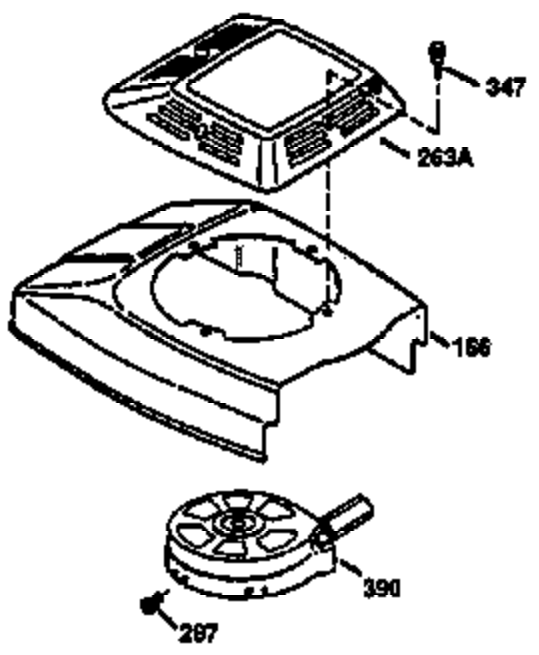

ILLUSTRATION SHOWS TYPICAL PARTS ONLY, ORDER BY PART NUMBER. PARTS NOT LISTED ARE SUPPLIED BY OEM.

Ref #	Part Number	Qty	Description
239	34338	1	* Air Cleaner Gasket
243	650806	2	Screw, 10-32 x 5/8"
245	34340	1	Air Cleaner Filter
250	34341B	1	Air Cleaner Cover
260	35491	1	Blower Housing
287	650884	2	Screw, 8-32 x 1/2"
300	32170B	1	Fuel Tank (Incl. 292 & 301)
301	33032	1	Fuel Cap
370	34144	1	Primer Decal
390	590688	1	Rewind Starter