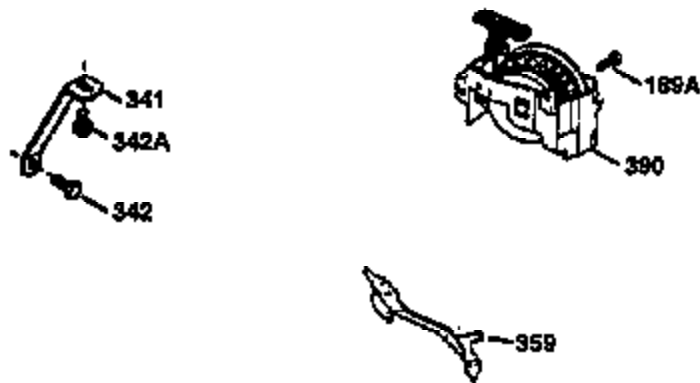

ILLUSTRATION SHOWS TYPICAL PARTS ONLY, ORDER BY PART NUMBER. PARTS NOT LISTED ARE SUPPLIED BY OEM.

Ref #	Part Number	Qty	Description
238	650806	2	Screw, 10-32 x 5/8"
239	34338	1	* Air Cleaner Gasket
245	35604	1	Air Cleaner Filter
245A	35605	1	Air Cleaner Filter
250	36213	1	Air Cleaner Cover
260	36212	1	Blower Housing
287	650926	2	Screw, 8-32 x 21/64"
300	35586	1	Fuel Tank (Incl. 292 & 301)
301	36246	1	Fuel Cap
390	590732	1	Rewind Starter (NOTE: This engine could have been built with 590688 starter. Refer to the design of the air intake louvers for part identification. Individual starter parts do not interchange.)