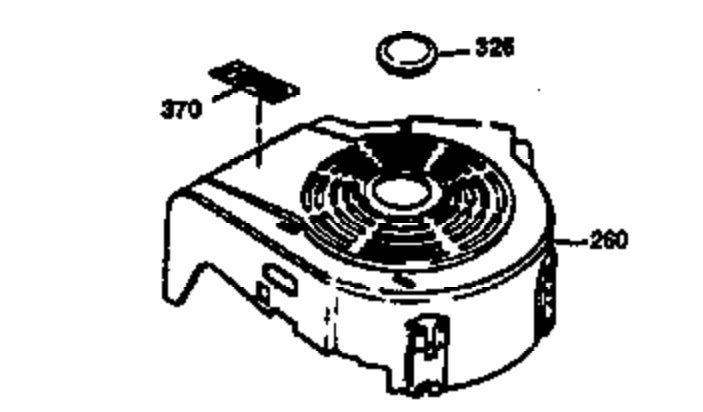

ILLUSTRATION SHOWS TYPICAL PARTS ONLY, ORDER BY PART NUMBER. PARTS NOT LISTED ARE SUPPLIED BY OEM.

Ref #	Part Number	Qty	Description
239	34338	1	* Air Cleaner Gasket
243	650806	2	Screw, 10-32 x 5/8"
245	34340	1	Air Cleaner Filter
250	34341B	1	Air Cleaner Cover
260	35491	1	Blower Housing
287	650926	2	Screw, 8-32 x 21/64"
300	35586	1	Fuel Tank (Incl. 292 & 301)
301	35355	1	Fuel Cap
370	36260	1	Primer Decal
390	590686	1	Rewind Starter