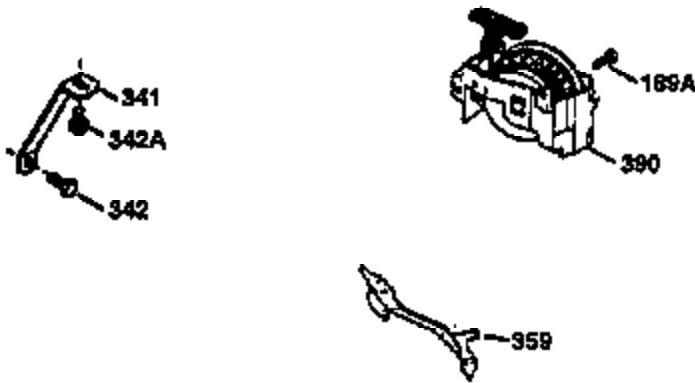

ILLUSTRATION SHOWS TYPICAL PARTS ONLY, ORDER BY PART NUMBER. PARTS NOT LISTED ARE SUPPLIED BY OEM.

Ref #	Part Number	Qty	Description
239	34338	1	* Air Cleaner Gasket
243	650806	2	Screw, 10-32 x 5/8"
245	34340	1	Air Cleaner Filter
250	34341B	1	Air Cleaner Cover
260	35491	1	Blower Housing
287	650926	2	Screw, 8-32 x 21/64"
300	35586	1	Fuel Tank (Incl. 292 & 301)
301	35355	1	Fuel Cap
370	36260	1	Primer Decal
390	590686	1	Rewind Starter