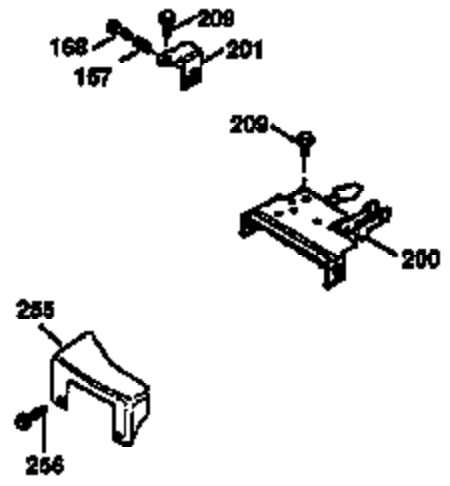

ILLUSTRATION SHOWS TYPICAL PARTS ONLY. ORDER BY PART NUMBER. PARTS NOT LISTED ARE SUPPLIED BY OEM.

Ref #	Part Number	Qty	Description
19	35998	1	Extension Spring
69	35261	1	* Mounting Flange Gasket
70	30571B	1	Mounting Flange (Incl.72 thru 83,311 & 312)
90	611112	1	Flywheel
182	6201	2	Screw, 1/4-28 x 7/8"
185	31384A	1	Intake Pipe (Incl. 224)
186	36255	1	Governor Link
200	35999	1	Control Bracket
209	30200	2	Screw, 10-24 x 9/16"
223	650451	2	Screw, 1/4-20 x 1"
245	34340	1	Air Cleaner Filter
250	34341B	1	Air Cleaner Cover
275	35708	1	Muffler (Incl. 277)
277	650795	2	Screw, 1/4-20 x 2-1/4"