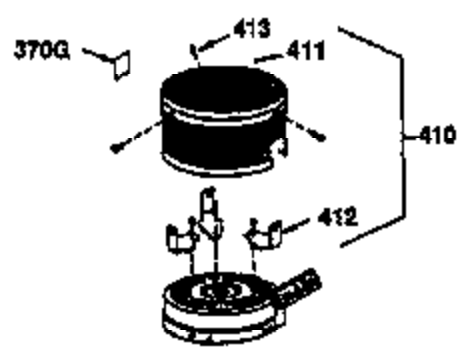

ILLUSTRATION SHOWS TYPICAL PARTS ONLY. ORDER BY PART NUMBER. PARTS NOT LISTED ARE SUPPLIED BY OEM.

Ref #	Part Number	Qty	Description
19	35998	1	Extension Spring
69	35261	1	* Mounting Flange Gasket
70	30571B	1	Mounting Flange (Incl.72 thru 83,311 & 312)
90	611112	1	Flywheel
182	6201	2	Screw, 1/4-28 x 7/8"
185	31384A	1	Intake Pipe (Incl. 224)
186	36255	1	Governor Link
200	35999	1	Control Bracket
209	30200	2	Screw, 10-24 x 9/16"
223	650451	2	Screw, 1/4-20 x 1"
245	34340	1	Air Cleaner Filter
250	34341B	1	Air Cleaner Cover
275	35708	1	Muffler (Incl. 277)
277	650795	2	Screw, 1/4-20 x 2-1/4"