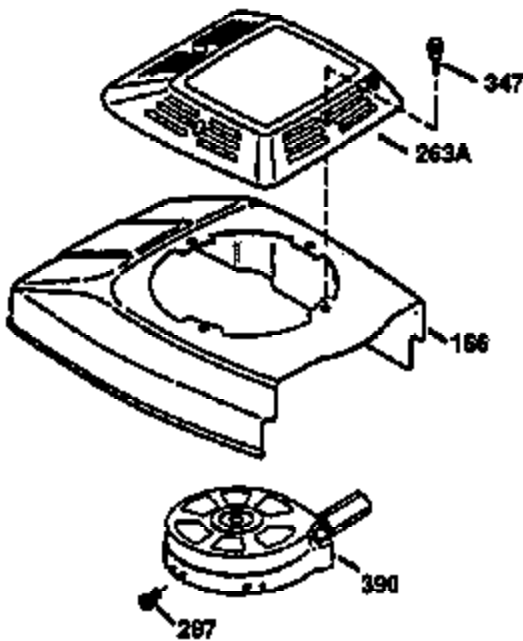

ILLUSTRATION SHOWS TYPICAL PARTS ONLY, ORDER BY PART NUMBER. PARTS NOT LISTED ARE SUPPLIED BY OEM.

Ref #	Part Number	Qty	Description
239	34338	1	* Air Cleaner Gasket
243	650806	2	Screw, 10-32 x 5/8"
245	34340	1	Air Cleaner Filter
250	34341B	1	Air Cleaner Cover
260	35491	1	Blower Housing
287	650926	2	Screw, 8-32 x 21/64"
300	35586	1	Fuel Tank (Incl. 292 & 301)
301	35355	1	Fuel Cap
370	36260	1	Primer Decal
390	590686	1	Rewind Starter