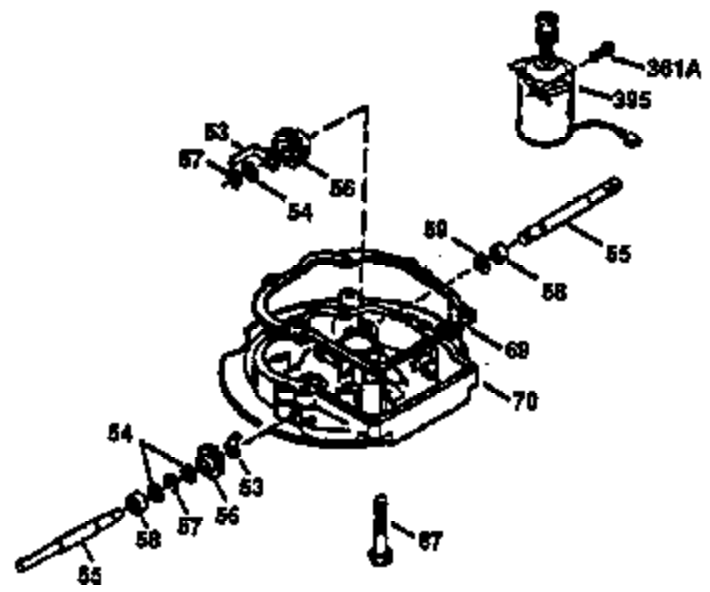

ILLUSTRATION SHOWS TYPICAL PARTS ONLY. ORDER BY PART NUMBER. PARTS NOT LISTED ARE SUPPLIED BY OEM.

Ref #	Part Number	Qty	Description
19	35998	1	Extension Spring
69	35261	1	* Mounting Flange Gasket
70	30571B	1	Mounting Flange (Incl.72 thru 83,311 & 312)
90	611112	1	Flywheel
182	6201	2	Screw, 1/4-28 x 7/8"
185	31384A	1	Intake Pipe (Incl. 224)
186	36255	1	Governor Link
200	35999	1	Control Bracket
209	30200	2	Screw, 10-24 x 9/16"
223	650451	2	Screw, 1/4-20 x 1"
245	34340	1	Air Cleaner Filter
250	34341B	1	Air Cleaner Cover
275	35708	1	Muffler (Incl. 277)
277	650795	2	Screw, 1/4-20 x 2-1/4"