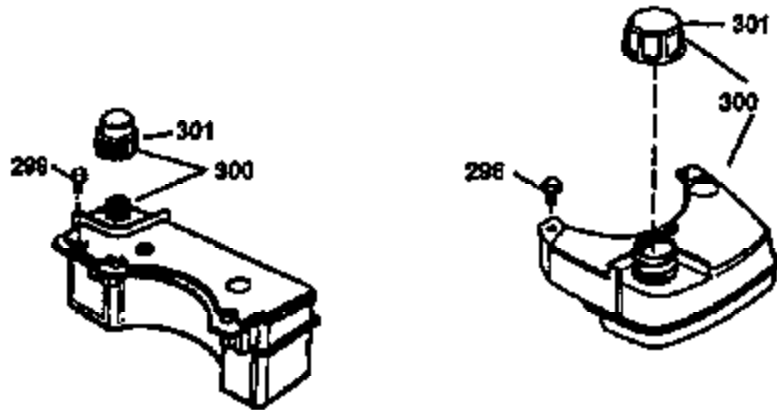

ILLUSTRATION SHOWS TYPICAL PARTS ONLY, ORDER BY PART NUMBER. PARTS NOT LISTED ARE SUPPLIED BY OEM.

Ref #	Part Number	Qty	Description
239	34338	1	* Air Cleaner Gasket
243	650806	2	Screw, 10-32 x 5/8"
245	34340	1	Air Cleaner Filter
250	34341B	1	Air Cleaner Cover
260	35491	1	Blower Housing
287	650926	2	Screw, 8-32 x 21/64"
300	35586	1	Fuel Tank (Incl. 292 & 301)
301	35355	1	Fuel Cap
370	36260	1	Primer Decal
390	590686	1	Rewind Starter