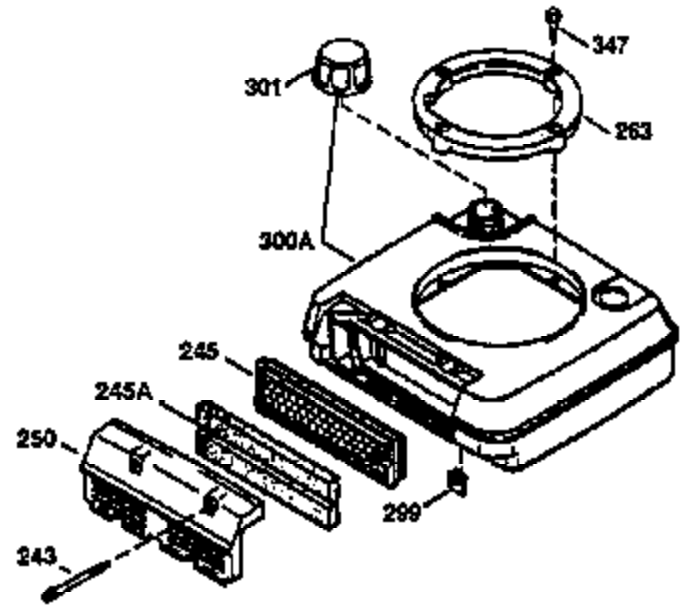

ILLUSTRATION SHOWS TYPICAL PARTS ONLY, ORDER BY PART NUMBER. PARTS NOT LISTED ARE SUPPLIED BY OEM.

Ref #	Part Number	Qty	Description
239	34338	1	* Air Cleaner Gasket
243	650806	2	Screw, 10-32 x 5/8"
245	34340	1	Air Cleaner Filter
250	34341B	1	Air Cleaner Cover
260	35491	1	Blower Housing
287	650926	2	Screw, 8-32 x 21/64"
300	35586	1	Fuel Tank (Incl. 292 & 301)
301	35355	1	Fuel Cap
370	36260	1	Primer Decal
390	590686	1	Rewind Starter