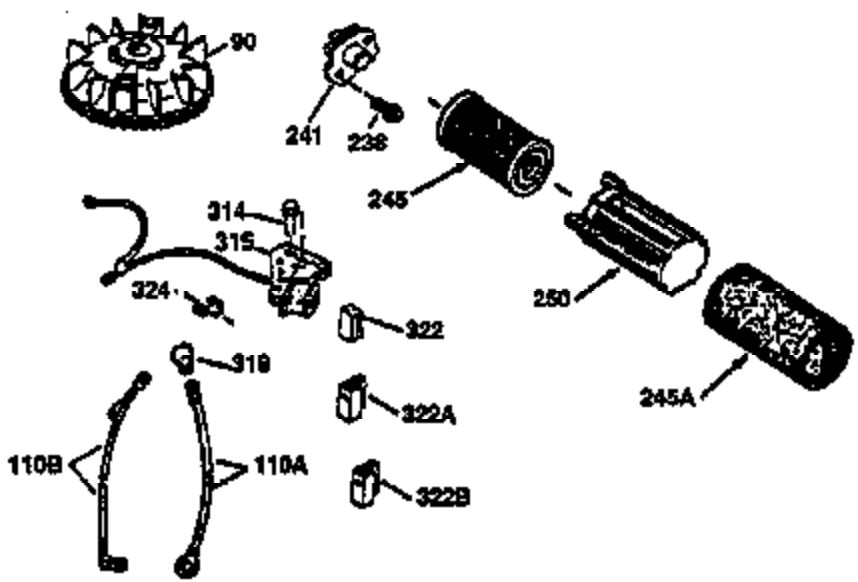

ILLUSTRATION SHOWS TYPICAL PARTS ONLY. ORDER BY PART NUMBER. PARTS NOT LISTED ARE SUPPLIED BY OEM.

Ref #	Part Number	Qty	Description
19	35998	1	Extension Spring
69	35261	1	* Mounting Flange Gasket
70	30571B	1	Mounting Flange (Incl.72 thru 83,311 & 312)
90	611112	1	Flywheel
182	6201	2	Screw, 1/4-28 x 7/8"
185	31384A	1	Intake Pipe (Incl. 224)
186	36255	1	Governor Link
200	35999	1	Control Bracket
209	30200	2	Screw, 10-24 x 9/16"
223	650451	2	Screw, 1/4-20 x 1"
245	34340	1	Air Cleaner Filter
250	34341B	1	Air Cleaner Cover
275	35708	1	Muffler (Incl. 277)
277	650795	2	Screw, 1/4-20 x 2-1/4"