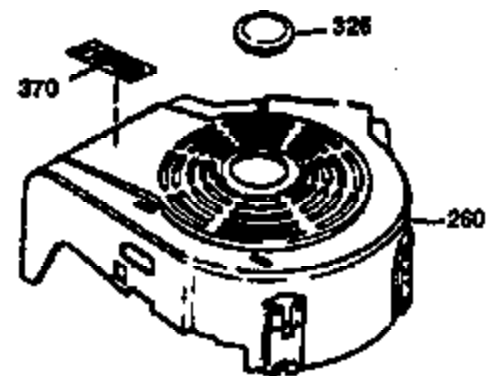

ILLUSTRATION SHOWS TYPICAL PARTS ONLY, ORDER BY PART NUMBER. PARTS NOT LISTED ARE SUPPLIED BY OEM.

Ref #	Part Number	Qty	Description
239	34338	1	* Air Cleaner Gasket
243	650806	2	Screw, 10-32 x 5/8"
245	34340	1	Air Cleaner Filter
250	34341B	1	Air Cleaner Cover
260	35491	1	Blower Housing
287	650926	2	Screw, 8-32 x 21/64"
300	35586	1	Fuel Tank (Incl. 292 & 301)
301	35355	1	Fuel Cap
370	36260	1	Primer Decal
390	590686	1	Rewind Starter