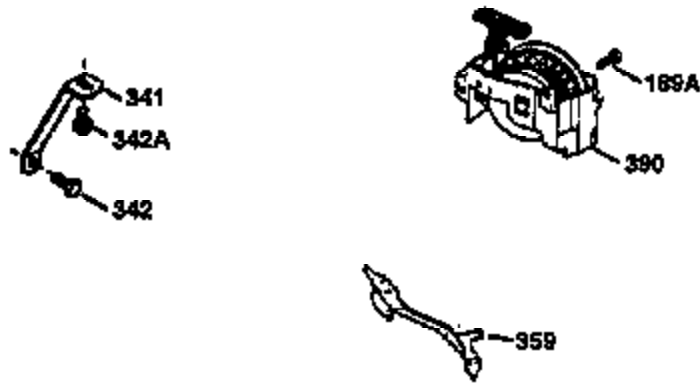

ILLUSTRATION SHOWS TYPICAL PARTS ONLY, ORDER BY PART NUMBER. PARTS NOT LISTED ARE SUPPLIED BY OEM.

Ref #	Part Number	Qty	Description
239	34338	1	* Air Cleaner Gasket
243	650806	2	Screw, 10-32 x 5/8"
245	34340	1	Air Cleaner Filter
250	34341B	1	Air Cleaner Cover
260	35491	1	Blower Housing
287	650926	2	Screw, 8-32 x 21/64"
300	35586	1	Fuel Tank (Incl. 292 & 301)
301	35355	1	Fuel Cap
370	36260	1	Primer Decal
390	590686	1	Rewind Starter