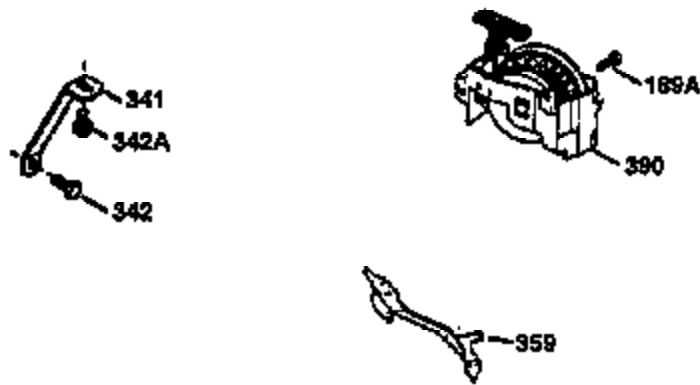

ILLUSTRATION SHOWS TYPICAL PARTS ONLY, ORDER BY PART NUMBER. PARTS NOT LISTED ARE SUPPLIED BY OEM.

Ref #	Part Number	Qty	Description
239	34338	1	* Air Cleaner Gasket
243	650806	2	Screw, 10-32 x 5/8"
245	34340	1	Air Cleaner Filter
250	34341B	1	Air Cleaner Cover
260	35491	1	Blower Housing
287	650926	2	Screw, 8-32 x 21/64"
300	35586	1	Fuel Tank (Incl. 292 & 301)
301	35355	1	Fuel Cap
370	36260	1	Primer Decal
390	590686	1	Rewind Starter