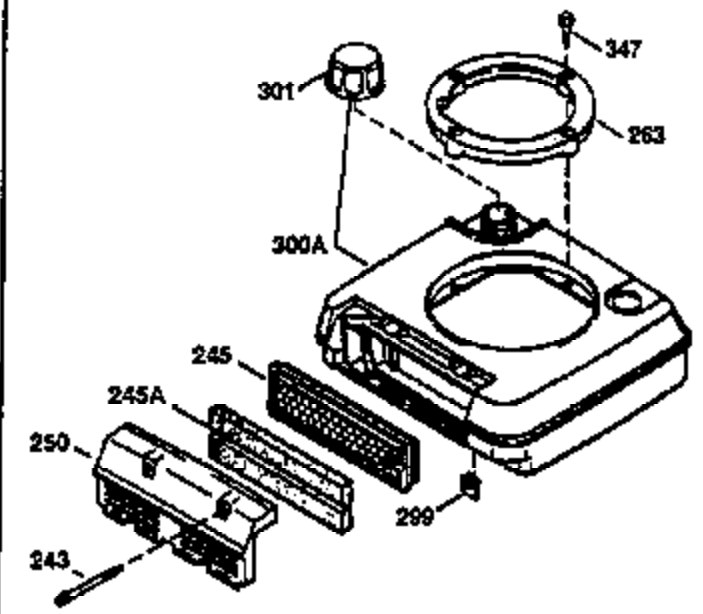

ILLUSTRATION SHOWS TYPICAL PARTS ONLY, ORDER BY PART NUMBER. PARTS NOT LISTED ARE SUPPLIED BY OEM.

Ref #	Part Number	Qty	Description
239	34338	1	* Air Cleaner Gasket
243	650806	2	Screw, 10-32 x 5/8"
245	34340	1	Air Cleaner Filter
250	34341B	1	Air Cleaner Cover
260	35491	1	Blower Housing
287	650926	2	Screw, 8-32 x 21/64"
300	35586	1	Fuel Tank (Incl. 292 & 301)
301	35355	1	Fuel Cap
370	34144	1	Primer Decal
390	590686	1	Rewind Starter