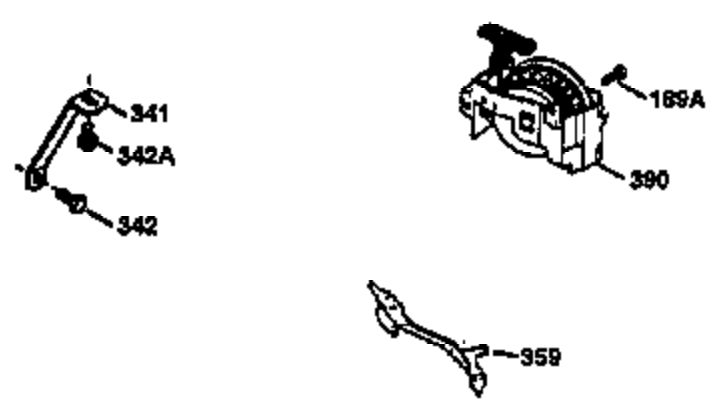

ILLUSTRATION SHOWS TYPICAL PARTS ONLY, ORDER BY PART NUMBER. PARTS NOT LISTED ARE SUPPLIED BY OEM.

Ref #	Part Number	Qty	Description
239	34338	1	* Air Cleaner Gasket
243	650806	2	Screw, 10-32 x 5/8"
245	34340	1	Air Cleaner Filter
250	34341B	1	Air Cleaner Cover
260	35491	1	Blower Housing
287	650926	2	Screw, 8-32 x 21/64"
300	35586	1	Fuel Tank (Incl. 292 & 301)
301	35355	1	Fuel Cap
370	34144	1	Primer Decal
390	590686	1	Rewind Starter