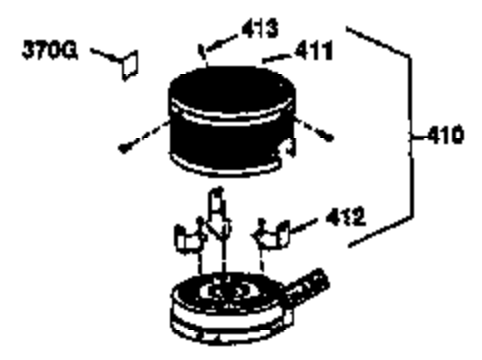

ILLUSTRATION SHOWS TYPICAL PARTS ONLY. ORDER BY PART NUMBER. PARTS NOT LISTED ARE SUPPLIED BY OEM.

Ref #	Part Number	Qty	Description
19	31361	1	Extension Spring
69	35261	1	* Mounting Flange Gasket
70	30571B	1	Mounting Flange (Incl.72 thru 83,311 & 312)
90	611112	1	Flywheel
182	6201	2	Screw, 1/4-28 x 7/8"
185	31384A	1	Intake Pipe (Incl. 224)
186	32653	1	Governor Link
216	33086	1	R.P.M. Adjusting Lever
223	650451	2	Screw, 1/4-20 x 1"
245	34340	1	Air Cleaner Filter
250	34341B	1	Air Cleaner Cover
275	35708	1	Muffler (Incl. 277)
277	650795	2	Screw, 1/4-20 x 2-1/4"