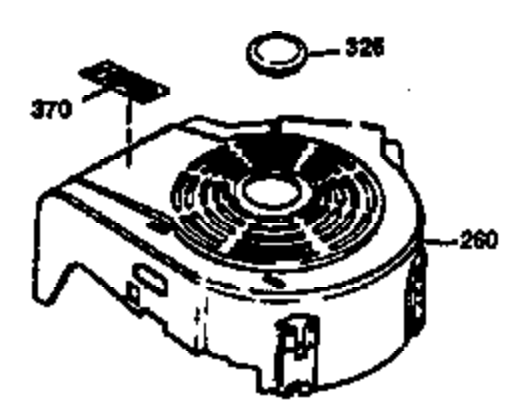

ILLUSTRATION SHOWS TYPICAL PARTS ONLY, ORDER BY PART NUMBER. PARTS NOT LISTED ARE SUPPLIED BY OEM.

Ref #	Part Number	Qty	Description
239	34338	1	* Air Cleaner Gasket
243	650806	2	Screw, 10-32 x 5/8"
245	34340	1	Air Cleaner Filter
250	34341B	1	Air Cleaner Cover
260	35491	1	Blower Housing
287	650926	2	Screw, 8-32 x 21/64"
300	35586	1	Fuel Tank (Incl. 292 & 301)
301	35355	1	Fuel Cap
370	34144	1	Primer Decal
390	590686	1	Rewind Starter