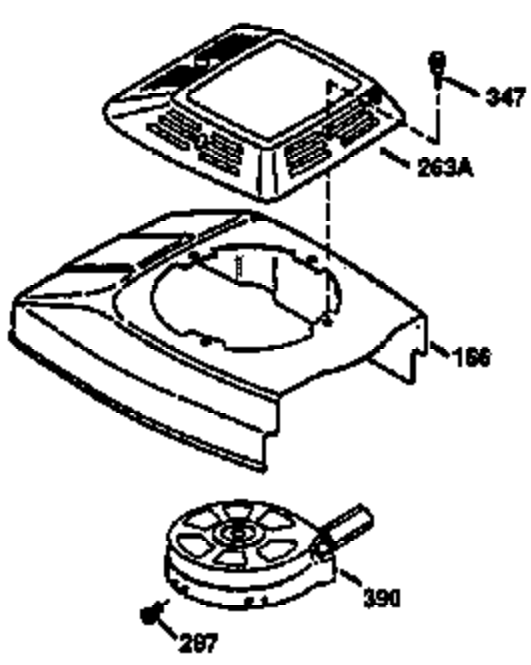

ILLUSTRATION SHOWS TYPICAL PARTS ONLY, ORDER BY PART NUMBER. PARTS NOT LISTED ARE SUPPLIED BY OEM.

Ref #	Part Number	Qty	Description
239	34338	1	* Air Cleaner Gasket
243	650806	2	Screw, 10-32 x 5/8"
245	34340	1	Air Cleaner Filter
250	34341B	1	Air Cleaner Cover
260	35491	1	Blower Housing
287	650926	2	Screw, 8-32 x 21/64"
300	35586	1	Fuel Tank (Incl. 292 & 301)
301	35355	1	Fuel Cap
370	34144	1	Primer Decal
390	590686	1	Rewind Starter