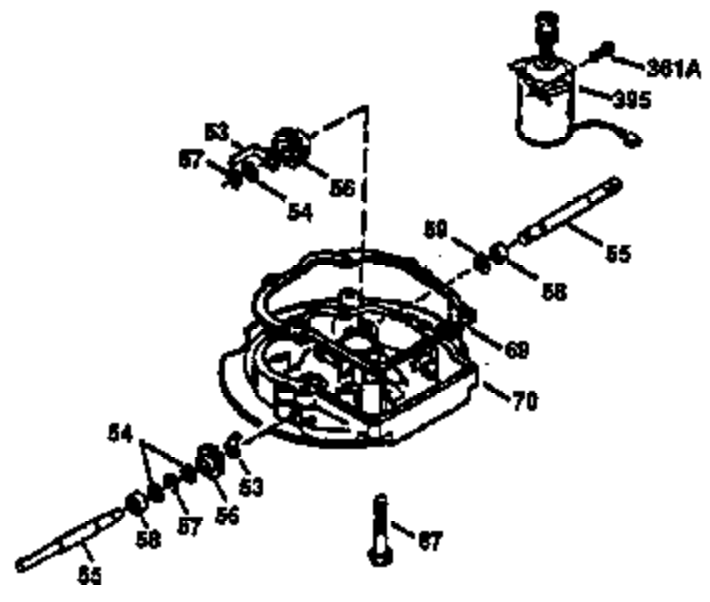

ILLUSTRATION SHOWS TYPICAL PARTS ONLY. ORDER BY PART NUMBER. PARTS NOT LISTED ARE SUPPLIED BY OEM.

Ref #	Part Number	Qty	Description
19	31361	1	Extension Spring
69	35261	1	* Mounting Flange Gasket
70	30571B	1	Mounting Flange (Incl.72 thru 83,311 & 312)
90	611112	1	Flywheel
182	6201	2	Screw, 1/4-28 x 7/8"
185	31384A	1	Intake Pipe (Incl. 224)
186	32653	1	Governor Link
216	33086	1	R.P.M. Adjusting Lever
223	650451	2	Screw, 1/4-20 x 1"
245	34340	1	Air Cleaner Filter
250	34341B	1	Air Cleaner Cover
275	35708	1	Muffler (Incl. 277)
277	650795	2	Screw, 1/4-20 x 2-1/4"