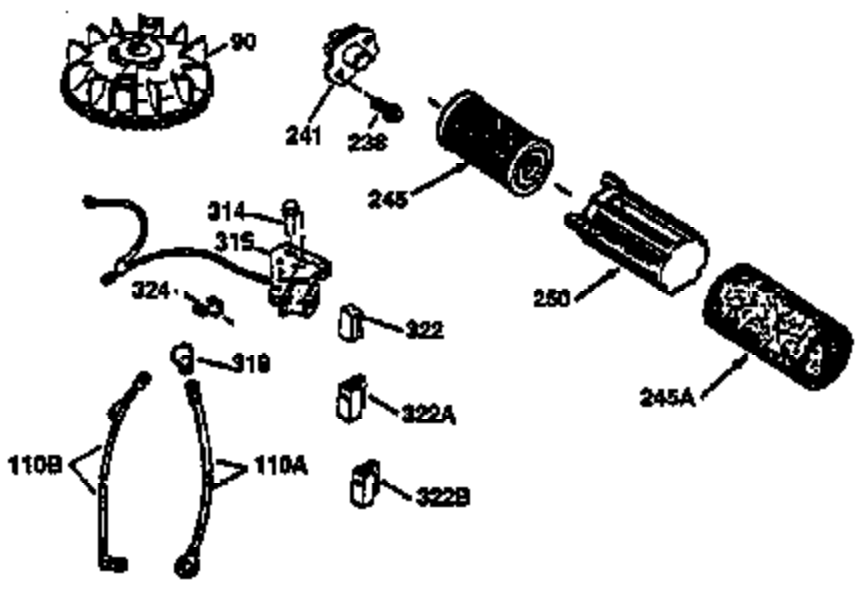

ILLUSTRATION SHOWS TYPICAL PARTS ONLY. ORDER BY PART NUMBER. PARTS NOT LISTED ARE SUPPLIED BY OEM.

Ref #	Part Number	Qty	Description
19	31361	1	Extension Spring
69	35261	1	* Mounting Flange Gasket
70	30571B	1	Mounting Flange (Incl.72 thru 83,311 & 312)
90	611112	1	Flywheel
182	6201	2	Screw, 1/4-28 x 7/8"
185	31384A	1	Intake Pipe (Incl. 224)
186	32653	1	Governor Link
216	33086	1	R.P.M. Adjusting Lever
223	650451	2	Screw, 1/4-20 x 1"
245	34340	1	Air Cleaner Filter
250	34341B	1	Air Cleaner Cover
275	35708	1	Muffler (Incl. 277)
277	650795	2	Screw, 1/4-20 x 2-1/4"