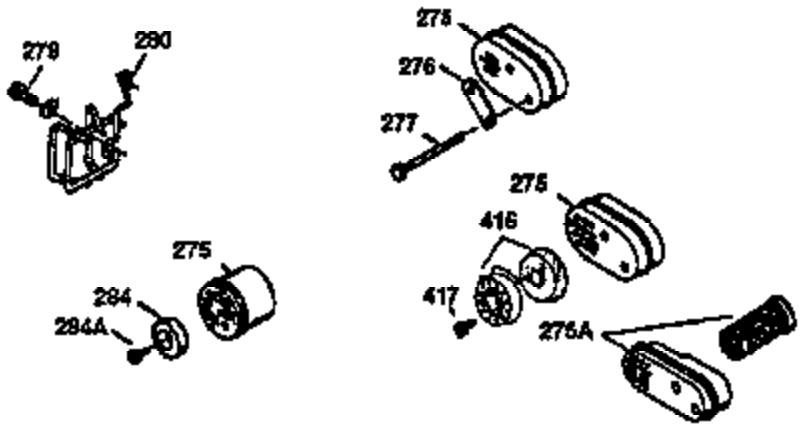

ILLUSTRATION SHOWS TYPICAL PARTS ONLY. ORDER BY PART NUMBER. PARTS NOT LISTED ARE SUPPLIED BY OEM.

Ref #	Part Number	Qty	Description
19	31361	1	Extension Spring
69	35261	1	* Mounting Flange Gasket
70	30571B	1	Mounting Flange (Incl.72 thru 83,311 & 312)
90	611112	1	Flywheel
182	6201	2	Screw, 1/4-28 x 7/8"
185	31384A	1	Intake Pipe (Incl. 224)
186	32653	1	Governor Link
216	33086	1	R.P.M. Adjusting Lever
223	650451	2	Screw, 1/4-20 x 1"
245	34340	1	Air Cleaner Filter
250	34341B	1	Air Cleaner Cover
275	35708	1	Muffler (Incl. 277)
277	650795	2	Screw, 1/4-20 x 2-1/4"