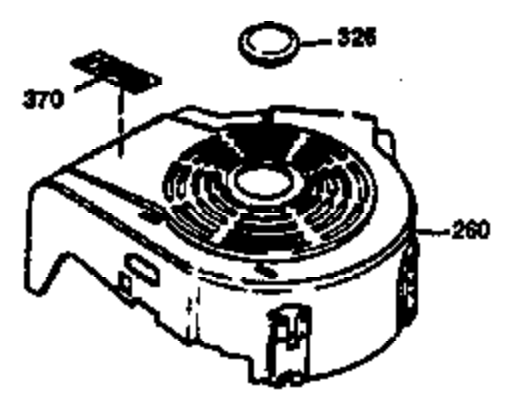

ILLUSTRATION SHOWS TYPICAL PARTS ONLY, ORDER BY PART NUMBER. PARTS NOT LISTED ARE SUPPLIED BY OEM.

Ref #	Part Number	Qty	Description
239	34338	1	* Air Cleaner Gasket
243	650806	2	Screw, 10-32 x 5/8"
245	34340	1	Air Cleaner Filter
250	34341B	1	Air Cleaner Cover
260	35491	1	Blower Housing
287	650926	2	Screw, 8-32 x 21/64"
300	35586	1	Fuel Tank (Incl. 292 & 301)
301	35355	1	Fuel Cap
370	34144	1	Primer Decal
390	590686	1	Rewind Starter