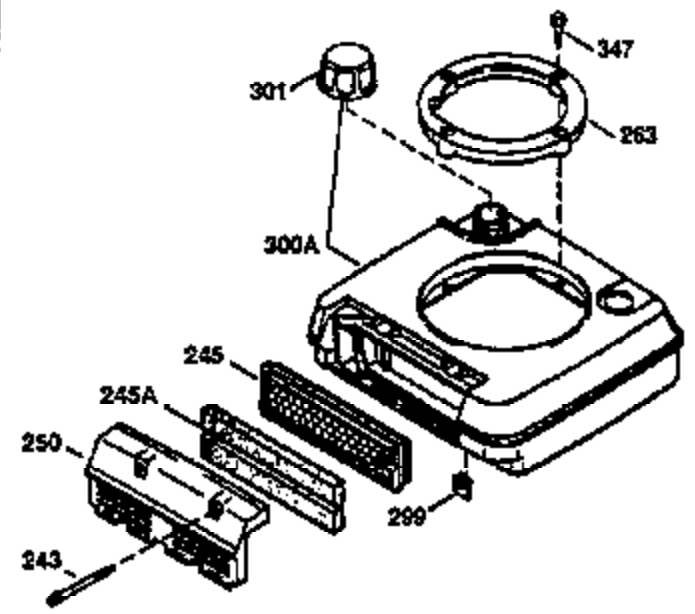

ILLUSTRATION SHOWS TYPICAL PARTS ONLY, ORDER BY PART NUMBER. PARTS NOT LISTED ARE SUPPLIED BY OEM.

Ref #	Part Number	Qty	Description
239	34338	1	* Air Cleaner Gasket
243	650806	2	Screw, 10-32 x 5/8"
245	34340	1	Air Cleaner Filter
250	34341B	1	Air Cleaner Cover
260	35491	1	Blower Housing
287	650926	2	Screw, 8-32 x 21/64"
300	35586	1	Fuel Tank (Incl. 292 & 301)
301	35355	1	Fuel Cap
370	34144	1	Primer Decal
390	590686	1	Rewind Starter