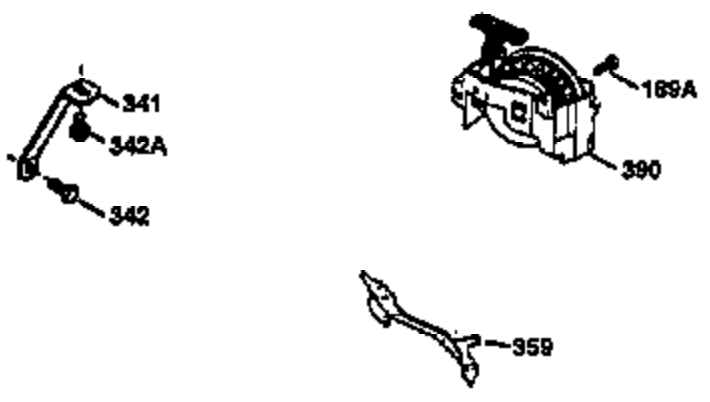

ILLUSTRATION SHOWS TYPICAL PARTS ONLY, ORDER BY PART NUMBER. PARTS NOT LISTED ARE SUPPLIED BY OEM.

Ref #	Part Number	Qty	Description
239	34338	1	* Air Cleaner Gasket
243	650806	2	Screw, 10-32 x 5/8"
245	34340	1	Air Cleaner Filter
250	34341B	1	Air Cleaner Cover
260	35491	1	Blower Housing
287	650926	2	Screw, 8-32 x 21/64"
300	35586	1	Fuel Tank (Incl. 292 & 301)
301	35355	1	Fuel Cap
370	34144	1	Primer Decal
390	590686	1	Rewind Starter