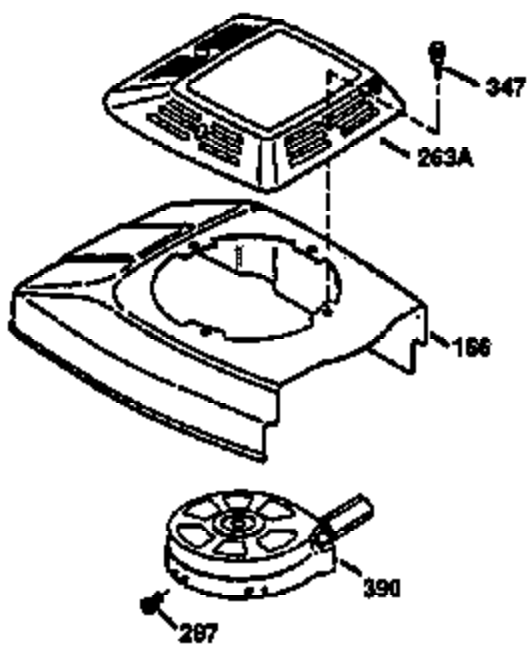

ILLUSTRATION SHOWS TYPICAL PARTS ONLY, ORDER BY PART NUMBER. PARTS NOT LISTED ARE SUPPLIED BY OEM.

Ref #	Part Number	Qty	Description
239	34338	1	* Air Cleaner Gasket
243	650806	2	Screw, 10-32 x 5/8"
245	34340	1	Air Cleaner Filter
250	34341B	1	Air Cleaner Cover
260	35491	1	Blower Housing
287	650926	2	Screw, 8-32 x 21/64"
300	35586	1	Fuel Tank (Incl. 292 & 301)
301	35355	1	Fuel Cap
370	34144	1	Primer Decal
390	590686	1	Rewind Starter