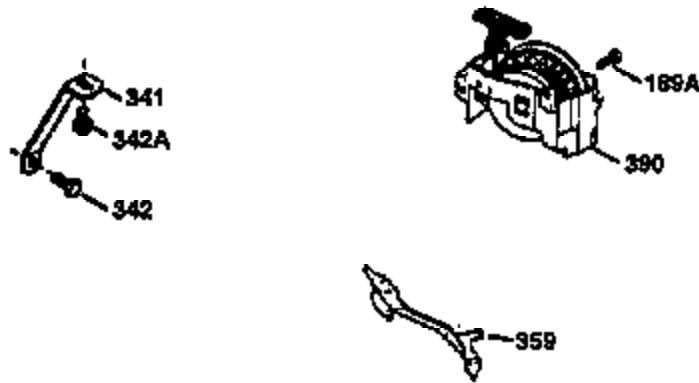

ILLUSTRATION SHOWS TYPICAL PARTS ONLY, ORDER BY PART NUMBER. PARTS NOT LISTED ARE SUPPLIED BY OEM.

Ref #	Part Number	Qty	Description
239	34338	1	* Air Cleaner Gasket
243	650806	2	Screw, 10-32 x 5/8"
245	34340	1	Air Cleaner Filter
250	34341B	1	Air Cleaner Cover
260	35491	1	Blower Housing
287	650926	2	Screw, 8-32 x 21/64"
300	35586	1	Fuel Tank (Incl. 292 & 301)
301	35355	1	Fuel Cap
370	36260	1	Primer Decal
390	590688	1	Rewind Starter