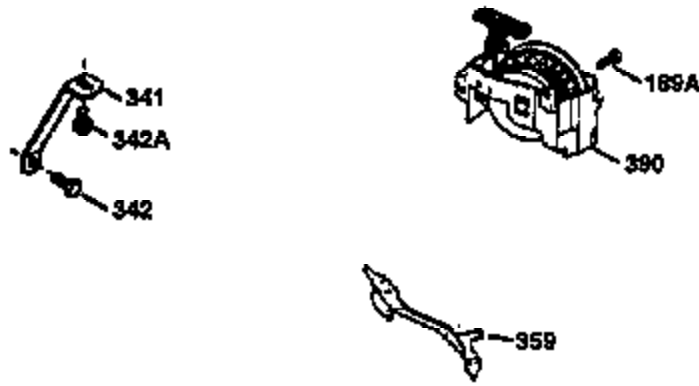

ILLUSTRATION SHOWS TYPICAL PARTS ONLY, ORDER BY PART NUMBER. PARTS NOT LISTED ARE SUPPLIED BY OEM.

Ref #	Part Number	Qty	Description
239	34338	1	* Air Cleaner Gasket
243	650806	2	Screw, 10-32 x 5/8"
245	34340	1	Air Cleaner Filter
250	34341B	1	Air Cleaner Cover
260	35491	1	Blower Housing
287	650926	2	Screw, 8-32 x 21/64"
300	35586	1	Fuel Tank (Incl. 292 & 301)
301	35355	1	Fuel Cap
370	36260	1	Primer Decal
390	590688	1	Rewind Starter