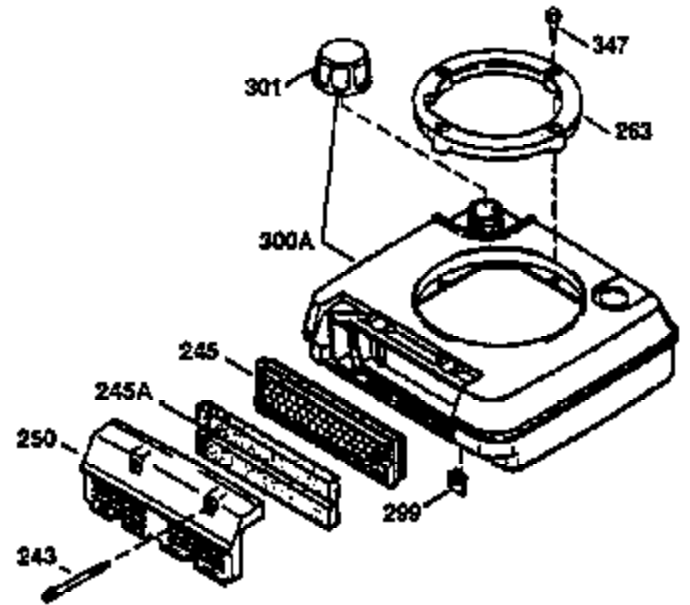

ILLUSTRATION SHOWS TYPICAL PARTS ONLY, ORDER BY PART NUMBER. PARTS NOT LISTED ARE SUPPLIED BY OEM.

Ref #	Part Number	Qty	Description
239	34338	1	* Air Cleaner Gasket
243	650806	2	Screw, 10-32 x 5/8"
245	34340	1	Air Cleaner Filter
250	34341B	1	Air Cleaner Cover
260	35491	1	Blower Housing
287	650926	2	Screw, 8-32 x 21/64"
300	35586	1	Fuel Tank (Incl. 292 & 301)
301	35355	1	Fuel Cap
370	36260	1	Primer Decal
390	590688	1	Rewind Starter