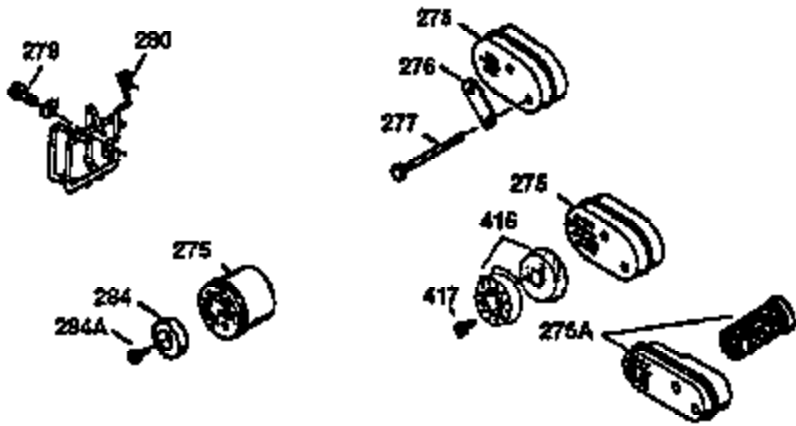

ILLUSTRATION SHOWS TYPICAL PARTS ONLY. ORDER BY PART NUMBER. PARTS NOT LISTED ARE SUPPLIED BY OEM.

Ref #	Part Number	Qty	Description
19	31361	1	Extension Spring
69	35261	1	* Mounting Flange Gasket
70	30571C	1	Mounting Flange (Incl.72 thru 83,311 & 312)
90	611112	1	Flywheel
182	6201	2	Screw, 1/4-28 x 7/8"
185	31384A	1	Intake Pipe (Incl. 224)
186	32653	1	Governor Link
216	33086	1	R.P.M. Adjusting Lever
223	650451	2	Screw, 1/4-20 x 1"
238	650806	2	Screw, 10-32 x 5/8"
245	34340	1	Air Cleaner Filter
250	34341B	1	Air Cleaner Cover
275	35708	1	Muffler (Incl. 277)
277	650795	2	Screw, 1/4-20 x 2-1/4"