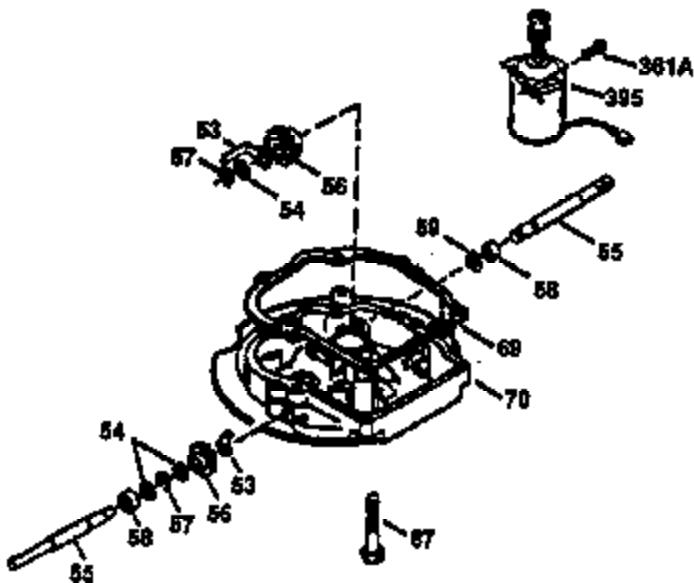

ILLUSTRATION SHOWS TYPICAL PARTS ONLY. ORDER BY PART NUMBER. PARTS NOT LISTED ARE SUPPLIED BY OEM.

Ref #	Part Number	Qty	Description
19	31361	1	Extension Spring
69	35261	1	* Mounting Flange Gasket
70	30571C	1	Mounting Flange (Incl.72 thru 83,311 & 312)
90	611112	1	Flywheel
182	6201	2	Screw, 1/4-28 x 7/8"
185	31384A	1	Intake Pipe (Incl. 224)
186	32653	1	Governor Link
216	33086	1	R.P.M. Adjusting Lever
223	650451	2	Screw, 1/4-20 x 1"
238	650806	2	Screw, 10-32 x 5/8"
245	34340	1	Air Cleaner Filter
250	34341B	1	Air Cleaner Cover
275	35708	1	Muffler (Incl. 277)
277	650795	2	Screw, 1/4-20 x 2-1/4"