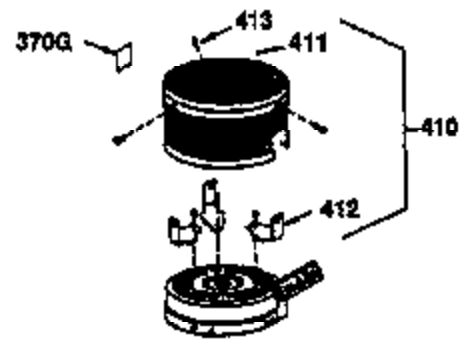

ILLUSTRATION SHOWS TYPICAL PARTS ONLY. ORDER BY PART NUMBER. PARTS NOT LISTED ARE SUPPLIED BY OEM.

Ref #	Part Number	Qty	Description
19	31361	1	Extension Spring
69	35261	1	* Mounting Flange Gasket
70	30571C	1	Mounting Flange (Incl.72 thru 83,311 & 312)
90	611112	1	Flywheel
182	6201	2	Screw, 1/4-28 x 7/8"
185	31384A	1	Intake Pipe (Incl. 224)
186	32653	1	Governor Link
216	33086	1	R.P.M. Adjusting Lever
223	650451	2	Screw, 1/4-20 x 1"
238	650806	2	Screw, 10-32 x 5/8"
245	34340	1	Air Cleaner Filter
250	34341B	1	Air Cleaner Cover
275	35708	1	Muffler (Incl. 277)
277	650795	2	Screw, 1/4-20 x 2-1/4"