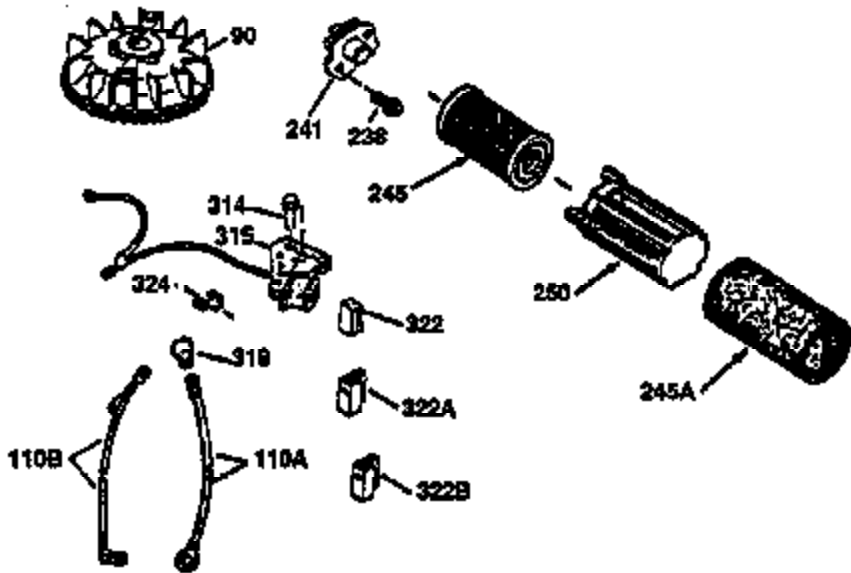

ILLUSTRATION SHOWS TYPICAL PARTS ONLY. ORDER BY PART NUMBER. PARTS NOT LISTED ARE SUPPLIED BY OEM.

Ref #	Part Number	Qty	Description
19	31361	1	Extension Spring
69	35261	1	* Mounting Flange Gasket
70	30571C	1	Mounting Flange (Incl.72 thru 83,311 & 312)
90	611112	1	Flywheel
182	6201	2	Screw, 1/4-28 x 7/8"
185	31384A	1	Intake Pipe (Incl. 224)
186	32653	1	Governor Link
216	33086	1	R.P.M. Adjusting Lever
223	650451	2	Screw, 1/4-20 x 1"
238	650806	2	Screw, 10-32 x 5/8"
245	34340	1	Air Cleaner Filter
250	34341B	1	Air Cleaner Cover
275	35708	1	Muffler (Incl. 277)
277	650795	2	Screw, 1/4-20 x 2-1/4"