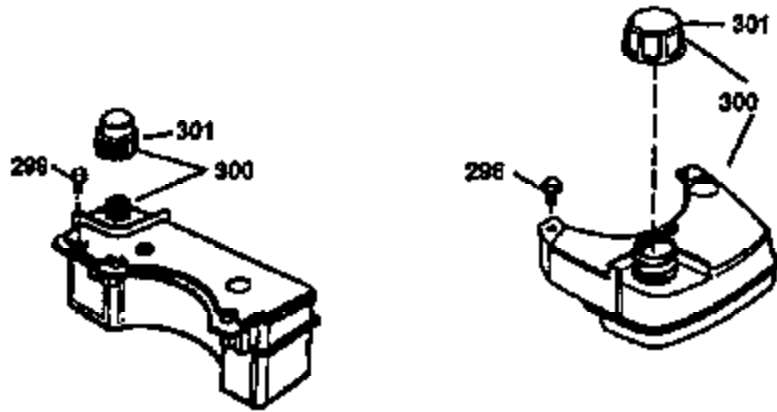

ILLUSTRATION SHOWS TYPICAL PARTS ONLY, ORDER BY PART NUMBER. PARTS NOT LISTED ARE SUPPLIED BY OEM.

Ref #	Part Number	Qty	Description
238	650806	2	Screw, 10-32 x 5/8"
239	34338	1	* Air Cleaner Gasket
245	34340	1	Air Cleaner Filter
250	34341B	1	Air Cleaner Cover
260	35491	1	Blower Housing
287	650926	2	Screw, 8-32 x 21/64"
300	32170B	1	Fuel Tank (Incl. 292 & 301)
301	33032	1	Fuel Cap
390	590694	1	Rewind Starter (NOTE: This engine could have been built with 590686 starter. Refer to the design of the air intake louvers for part identification. Individual starter parts do not interchange.)