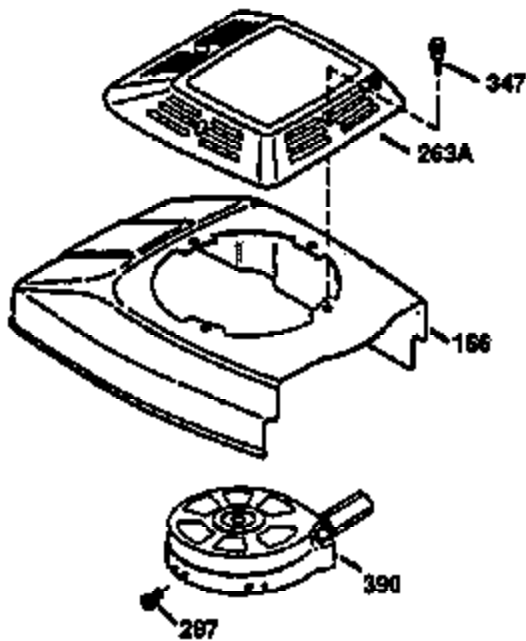

ILLUSTRATION SHOWS TYPICAL PARTS ONLY, ORDER BY PART NUMBER. PARTS NOT LISTED ARE SUPPLIED BY OEM.

Ref #	Part Number	Qty	Description
238	650806	2	Screw, 10-32 x 5/8"
239	34338	1	* Air Cleaner Gasket
245	34340	1	Air Cleaner Filter
250	34341B	1	Air Cleaner Cover
260	35491	1	Blower Housing
287	650926	2	Screw, 8-32 x 21/64"
300	32170B	1	Fuel Tank (Incl. 292 & 301)
301	33032	1	Fuel Cap
390	590694	1	Rewind Starter (NOTE: This engine could have been built with 590686 starter. Refer to the design of the air intake louvers for part identification. Individual starter parts do not interchange.)