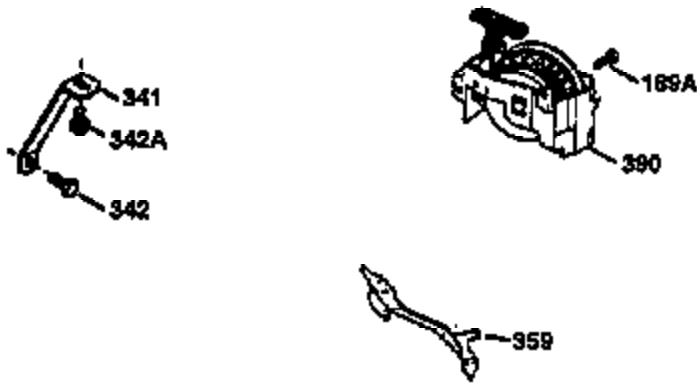

ILLUSTRATION SHOWS TYPICAL PARTS ONLY, ORDER BY PART NUMBER. PARTS NOT LISTED ARE SUPPLIED BY OEM.

Ref #	Part Number	Qty	Description
238	650806	2	Screw, 10-32 x 5/8"
239	34338	1	* Air Cleaner Gasket
245	34340	1	Air Cleaner Filter
250	34341B	1	Air Cleaner Cover
260	35491	1	Blower Housing
287	650926	2	Screw, 8-32 x 21/64"
300	32170B	1	Fuel Tank (Incl. 292 & 301)
301	33032	1	Fuel Cap
390	590694	1	Rewind Starter (NOTE: This engine could have been built with 590686 starter. Refer to the design of the air intake louvers for part identification. Individual starter parts do not interchange.)