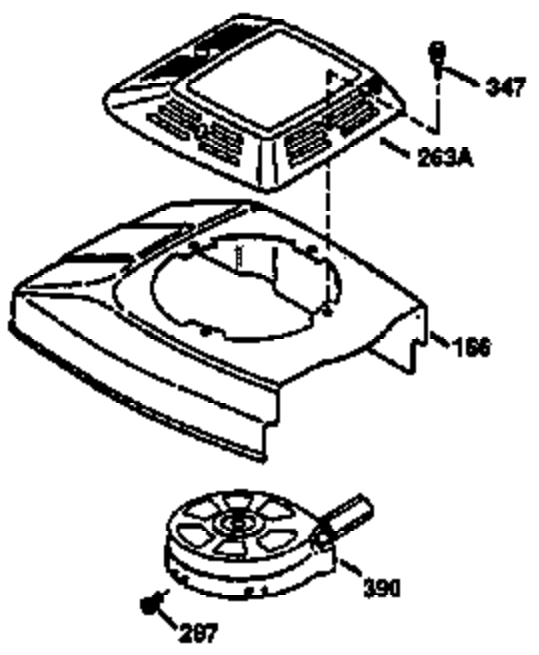

ILLUSTRATION SHOWS TYPICAL PARTS ONLY, ORDER BY PART NUMBER. PARTS NOT LISTED ARE SUPPLIED BY OEM.

Ref #	Part Number	Qty	Description
238	650806	2	Screw, 10-32 x 5/8"
239	34338	1	* Air Cleaner Gasket
245	34340	1	Air Cleaner Filter
250	34341B	1	Air Cleaner Cover
260	35491	1	Blower Housing
287	650926	2	Screw, 8-32 x 21/64"
300	35586	1	Fuel Tank (Incl. 292 & 301)
301	35355	1	Fuel Cap
370	36260	1	Primer Decal
390	590686	1	Rewind Starter