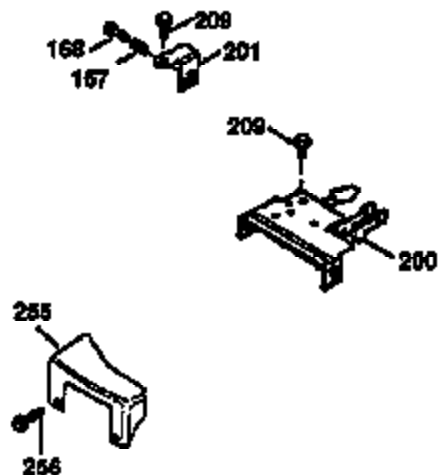

ILLUSTRATION SHOWS TYPICAL PARTS ONLY. ORDER BY PART NUMBER. PARTS NOT LISTED ARE SUPPLIED BY OEM.

Ref #	Part Number	Qty	Description
19	31361	1	Extension Spring
69	35261	1	* Mounting Flange Gasket
70	35651D	1	Mounting Flange (Incl. 72 thru 83)
90	611112	1	Flywheel
182	6201	2	Screw, 1/4-28 x 7/8"
185	31384A	1	Intake Pipe (Incl. 224)
186	34337	1	Governor Link
200	33131A	1	Control Bracket (Incl. 202 thru 206)
209	30200	2	Screw, 10-24 x 9/16"
223	650451	2	Screw, 1/4-20 x 1"
238	650806	2	Screw, 10-32 x 5/8"
245	34340	1	Air Cleaner Filter
250	34341B	1	Air Cleaner Cover
275	36473	1	Muffler (Incl. 277)
277	650988	2	Screw, 1/4-20 x 2-5/16"
416	36085	1	Spark Arrestor Kit (Incl. 417)(Optional
417	650760	1	Screw, 8-32 x 3/8" (Optional)