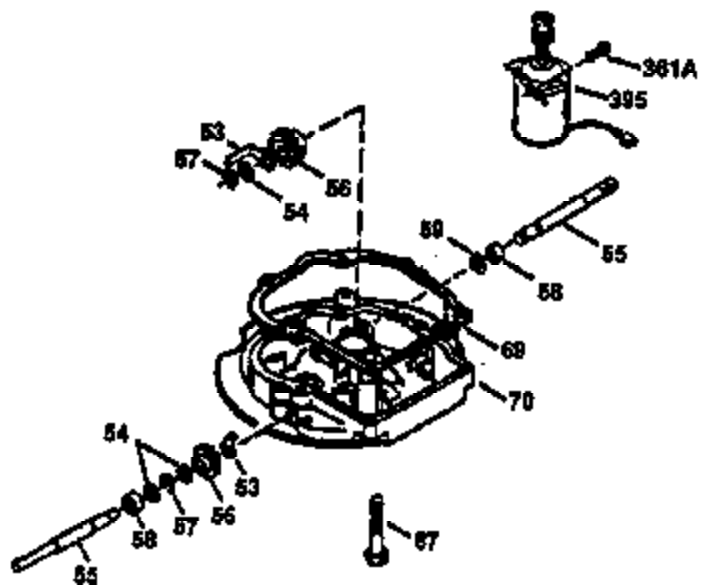

ILLUSTRATION SHOWS TYPICAL PARTS ONLY. ORDER BY PART NUMBER. PARTS NOT LISTED ARE SUPPLIED BY OEM.

Ref #	Part Number	Qty	Description
19	31361	1	Extension Spring
69	35261	1	* Mounting Flange Gasket
70	35651D	1	Mounting Flange (Incl. 72 thru 83)
90	611112	1	Flywheel
182	6201	2	Screw, 1/4-28 x 7/8"
185	31384A	1	Intake Pipe (Incl. 224)
186	34337	1	Governor Link
200	33131A	1	Control Bracket (Incl. 202 thru 206)
209	30200	2	Screw, 10-24 x 9/16"
223	650451	2	Screw, 1/4-20 x 1"
238	650806	2	Screw, 10-32 x 5/8"
245	34340	1	Air Cleaner Filter
250	34341B	1	Air Cleaner Cover
275	36473	1	Muffler (Incl. 277)
277	650988	2	Screw, 1/4-20 x 2-5/16"
416	36085	1	Spark Arrestor Kit (Incl. 417)(Optional
417	650760	1	Screw, 8-32 x 3/8" (Optional)