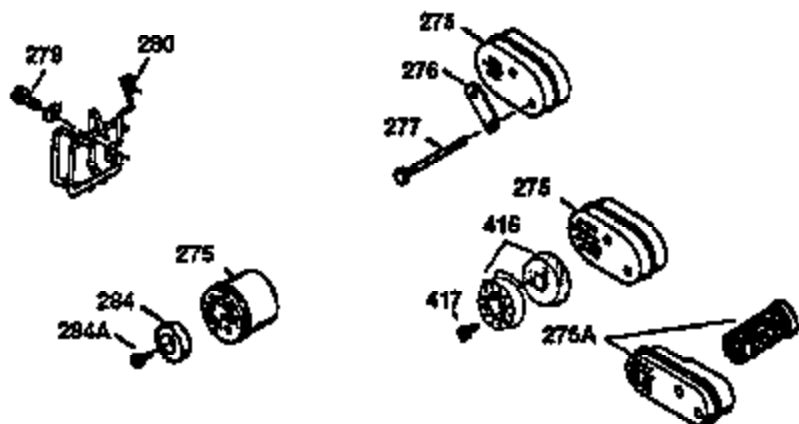

ILLUSTRATION SHOWS TYPICAL PARTS ONLY. ORDER BY PART NUMBER. PARTS NOT LISTED ARE SUPPLIED BY OEM.

Ref #	Part Number	Qty	Description
19	31361	1	Extension Spring
69	35261	1	* Mounting Flange Gasket
70	35651D	1	Mounting Flange (Incl. 72 thru 83)
90	611112	1	Flywheel
182	6201	2	Screw, 1/4-28 x 7/8"
185	31384A	1	Intake Pipe (Incl. 224)
186	34337	1	Governor Link
200	33131A	1	Control Bracket (Incl. 202 thru 206)
209	30200	2	Screw, 10-24 x 9/16"
223	650451	2	Screw, 1/4-20 x 1"
238	650806	2	Screw, 10-32 x 5/8"
245	34340	1	Air Cleaner Filter
250	34341B	1	Air Cleaner Cover
275	36473	1	Muffler (Incl. 277)
277	650988	2	Screw, 1/4-20 x 2-5/16"
416	36085	1	Spark Arrestor Kit (Incl. 417)(Optional
417	650760	1	Screw, 8-32 x 3/8" (Optional)