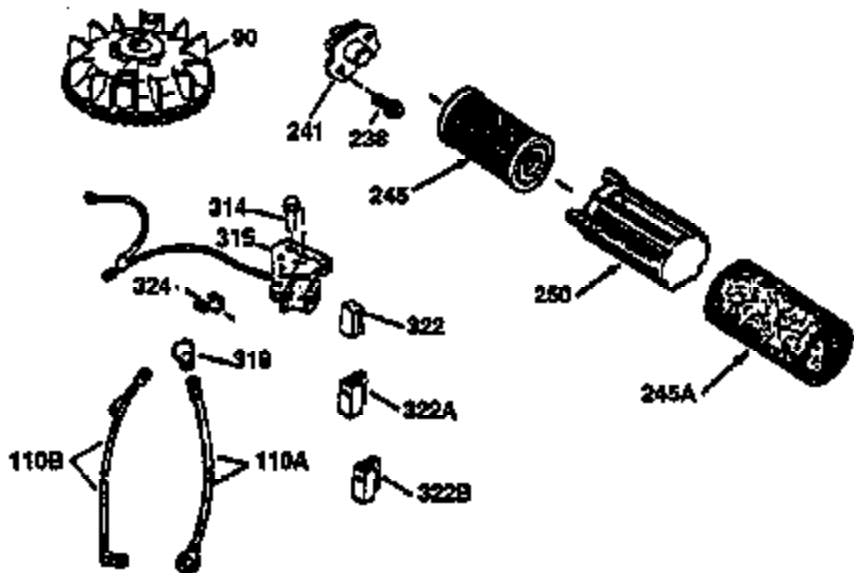

ILLUSTRATION SHOWS TYPICAL PARTS ONLY. ORDER BY PART NUMBER. PARTS NOT LISTED ARE SUPPLIED BY OEM.

Ref #	Part Number	Qty	Description
19	31361	1	Extension Spring
69	35261	1	* Mounting Flange Gasket
70	35651D	1	Mounting Flange (Incl. 72 thru 83)
90	611112	1	Flywheel
182	6201	2	Screw, 1/4-28 x 7/8"
185	31384A	1	Intake Pipe (Incl. 224)
186	34337	1	Governor Link
200	33131A	1	Control Bracket (Incl. 202 thru 206)
209	30200	2	Screw, 10-24 x 9/16"
223	650451	2	Screw, 1/4-20 x 1"
238	650806	2	Screw, 10-32 x 5/8"
245	34340	1	Air Cleaner Filter
250	34341B	1	Air Cleaner Cover
275	36473	1	Muffler (Incl. 277)
277	650988	2	Screw, 1/4-20 x 2-5/16"
416	36085	1	Spark Arrestor Kit (Incl. 417)(Optional
417	650760	1	Screw, 8-32 x 3/8" (Optional)