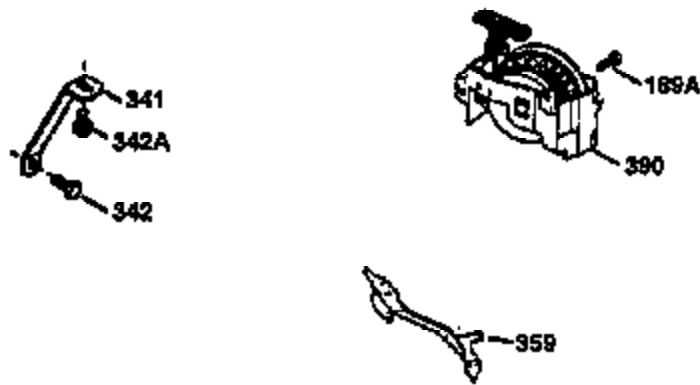

ILLUSTRATION SHOWS TYPICAL PARTS ONLY, ORDER BY PART NUMBER. PARTS NOT LISTED ARE SUPPLIED BY OEM.

Ref #	Part Number	Qty	Description
238	650806	2	Screw, 10-32 x 5/8"
239	34338	1	* Air Cleaner Gasket
245	34340	1	Air Cleaner Filter
250	34341B	1	Air Cleaner Cover
260	35491	1	Blower Housing
287	650926	2	Screw, 8-32 x 21/64"
300	35586	1	Fuel Tank (Incl. 292 & 301)
301	36246	1	Fuel Cap
390	590732	1	Rewind Starter (NOTE: This engine could have been built with 590688 starter. Refer to the design of the air intake louvers for part identification. Individual starter parts do not interchange.)