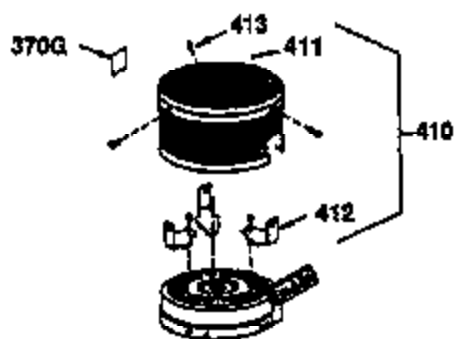

ILLUSTRATION SHOWS TYPICAL PARTS ONLY. ORDER BY PART NUMBER. PARTS NOT LISTED ARE SUPPLIED BY OEM.

Ref #	Part Number	Qty	Description
19	31361	1	Extension Spring
69	35261	1	* Mounting Flange Gasket
70	35651D	1	Mounting Flange (Incl. 72 thru 83)
90	611112	1	Flywheel
182	6201	2	Screw, 1/4-28 x 7/8"
185	31384A	1	Intake Pipe (Incl. 224)
186	34337	1	Governor Link
200	33131A	1	Control Bracket (Incl. 202 thru 206)
209	30200	2	Screw, 10-24 x 9/16"
223	650451	2	Screw, 1/4-20 x 1"
238	650806	2	Screw, 10-32 x 5/8"
245	34340	1	Air Cleaner Filter
250	34341B	1	Air Cleaner Cover
275	36473	1	Muffler (Incl. 277)
277	650988	2	Screw, 1/4-20 x 2-5/16"
416	36085	1	Spark Arrestor Kit (Incl. 417)(Optional
417	650760	1	Screw, 8-32 x 3/8" (Optional)