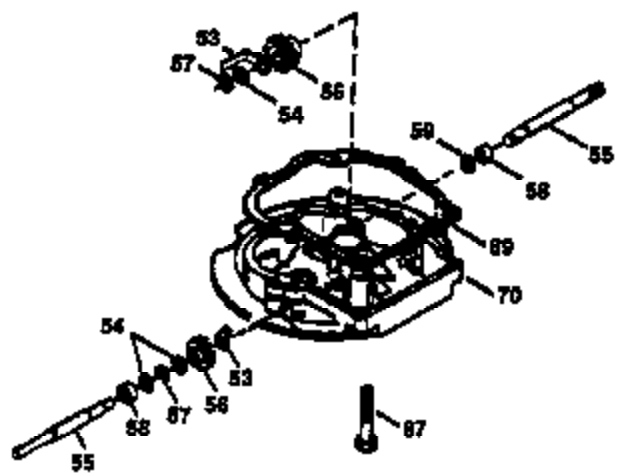

Ref #	Part Number	Qty	Description
19	31361	1	Extension Spring
69	35261	1	* Mounting Flange Gasket
70	30571C	1	Mounting Flange (Incl. 72 thru 83,311)
90	611112	1	Flywheel
182	6201	2	Screw, 1/4-28 x 7/8"
185	31384A	1	Intake Pipe (Incl. 224)
186	34337	1	Governor Link
200	33131A	1	Control Bracket (Incl. 202 thru 206)
209	30200	2	Screw, 10-24 x 9/16"
223	650451	2	Screw, 1/4-20 x 1"
238	650806	2	Screw, 10-32 x 5/8"
245	34340	1	Air Cleaner Filter
250	34341B	1	Air Cleaner Cover
275	35708	1	Muffler (Incl. 277)
277	650795	2	Screw, 1/4-20 x 2-1/4"