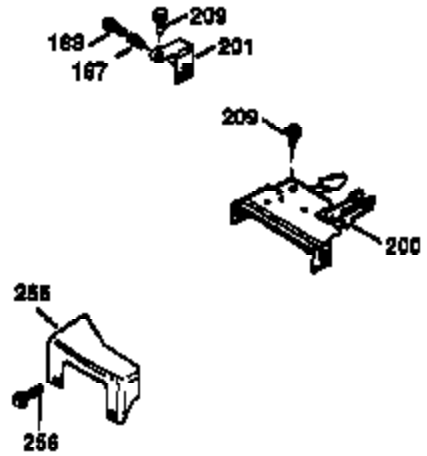

Ref #	Part Number	Qty	Description
19	31361	1	Extension Spring
69	35261	1	* Mounting Flange Gasket
70	30571C	1	Mounting Flange (Incl. 72 thru 83,311)
90	611112	1	Flywheel
182	6201	2	Screw, 1/4-28 x 7/8"
185	31384A	1	Intake Pipe (Incl. 224)
186	34337	1	Governor Link
200	33131A	1	Control Bracket (Incl. 202 thru 206)
209	30200	2	Screw, 10-24 x 9/16"
223	650451	2	Screw, 1/4-20 x 1"
238	650806	2	Screw, 10-32 x 5/8"
245	34340	1	Air Cleaner Filter
250	34341B	1	Air Cleaner Cover
275	35708	1	Muffler (Incl. 277)
277	650795	2	Screw, 1/4-20 x 2-1/4"