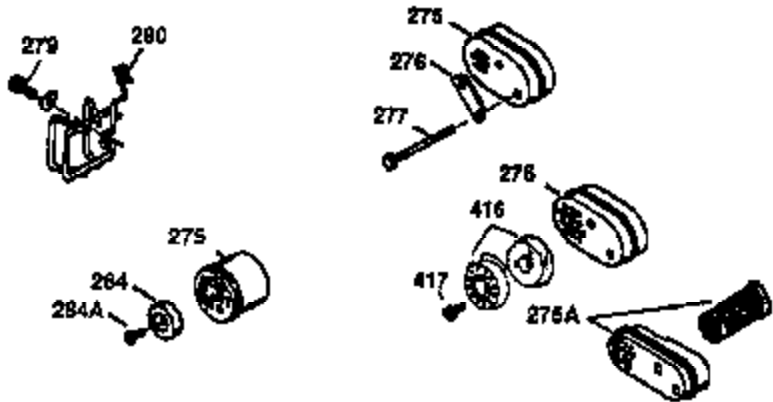

Ref #	Part Number	Qty	Description
19	31361	1	Extension Spring
69	35261	1	* Mounting Flange Gasket
70	30571C	1	Mounting Flange (Incl. 72 thru 83,311)
90	611112	1	Flywheel
182	6201	2	Screw, 1/4-28 x 7/8"
185	31384A	1	Intake Pipe (Incl. 224)
186	34337	1	Governor Link
200	33131A	1	Control Bracket (Incl. 202 thru 206)
209	30200	2	Screw, 10-24 x 9/16"
223	650451	2	Screw, 1/4-20 x 1"
238	650806	2	Screw, 10-32 x 5/8"
245	34340	1	Air Cleaner Filter
250	34341B	1	Air Cleaner Cover
275	35708	1	Muffler (Incl. 277)
277	650795	2	Screw, 1/4-20 x 2-1/4"