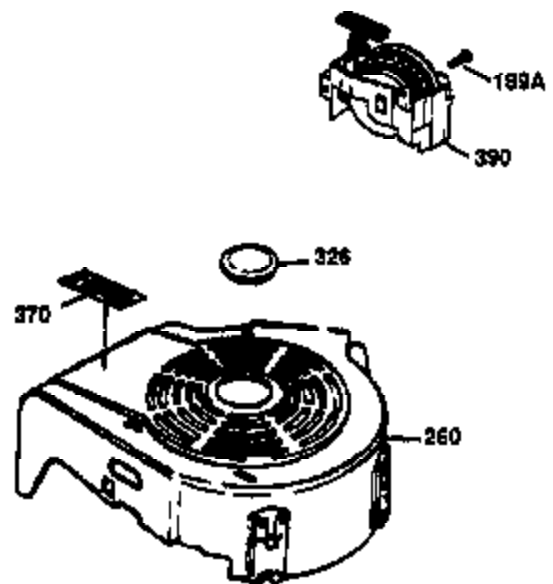

Ref #	Part Number	Qty	Description
178	29752	2	Nut & Lock Washer, 1/4-28
179	30593	1	Retainer Clip
182	6201	2	Screw, 1/4-28 x 7/8"
184	26756	1	* Carburetor To Intake Pipe Gasket
185	31384A	1	Intake Pipe (Incl. 224)
186	34337	1	Governor Link
200	33131A	1	Control Bracket (Incl. 202 thru 206)
202	36482	1	Compression Spring
203	31342	1	Compression Spring
204	651029	1	Screw, Torx T-10, 5-40 x 7/16"
205	651019	1	Screw, Torx T-10, 6-32 x 41/64"
206	610973	1	Terminal
207	34336	1	Throttle Link
209	30200	2	Screw, 10-24 x 9/16"
210	27793	1	Conduit Clip
211	28942	1	Screw, 10-32 x 3/8"
223	650451	2	Screw, 1/4-20 x 1"
224	34690A	1	* Intake Pipe Gasket
238	650806	2	Screw, 10-32 x 5/8"
239	34338	1	* Air Cleaner Gasket
240	34858	1	Air Cleaner Body
245	34340	1	Air Cleaner Filter
250	34341B	1	Air Cleaner Cover
260	35491	1	Blower Housing
261	30200	2	Screw, 10-24 x 9/16"
262	650831	2	Screw, 1/4-20 x 1/2"
275	35708	1	Muffler (Incl. 277)
277	650795	2	Screw, 1/4-20 x 2-1/4"
285	35000A	1	Starter Cup
287	650926	2	Screw, 8-32 x 21/64"
290	34357	1	Fuel Line
292	26460	2	Fuel Line Clamp
300	35586	1	Fuel Tank (Incl. 292 & 301)
301	36246	1	Fuel Cap
311	27625	1	Oil Fill Plug
313	34080	1	Spacer
370A	36261	1	Lubrication Decal
370K	36695	1	Starter Decal
370C	37199	1	Primer Decal
380	632046A	1	Carburetor (Incl. 184)
390	590732	1	Rewind Starter (NOTE: This engine could have been built with 590738 starter).
400	36475B	1	* Gasket Set (Incl. items marked PK in notes) Incl. part #'s 26756 (1), 27234A (1), 33735 (1), 34338 (1), 34690A (1), 36437 (1), 36832 (1), 36996 (1), 37130 (1)
420	730225	1	SAE 30 4-Cycle Engine Oil (1 Quart)