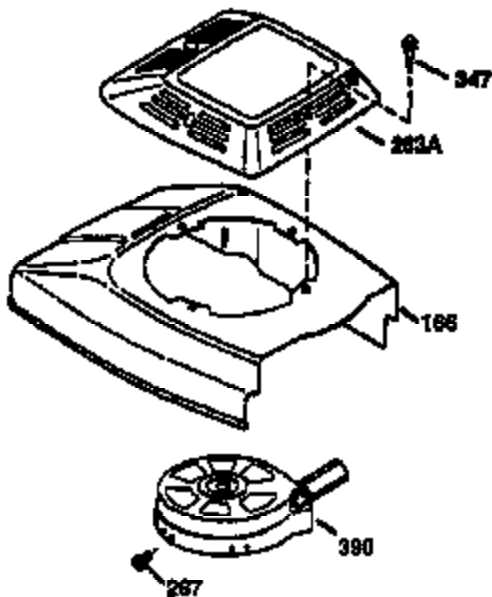

Ref #	Part Number	Qty	Description
178	29752	2	Nut & Lock Washer, 1/4-28
179	30593	1	Retainer Clip
182	6201	2	Screw, 1/4-28 x 7/8"
184	26756	1	* Carburetor To Intake Pipe Gasket
185	31384A	1	Intake Pipe (Incl. 224)
186	34337	1	Governor Link
200	33131A	1	Control Bracket (Incl. 202 thru 206)
202	36482	1	Compression Spring
203	31342	1	Compression Spring
204	651029	1	Screw, Torx T-10, 5-40 x 7/16"
205	651019	1	Screw, Torx T-10, 6-32 x 41/64"
206	610973	1	Terminal
207	34336	1	Throttle Link
209	30200	2	Screw, 10-24 x 9/16"
210	27793	1	Conduit Clip
211	28942	1	Screw, 10-32 x 3/8"
223	650451	2	Screw, 1/4-20 x 1"
224	34690A	1	* Intake Pipe Gasket
238	650806	2	Screw, 10-32 x 5/8"
239	34338	1	* Air Cleaner Gasket
240	34858	1	Air Cleaner Body
245	34340	1	Air Cleaner Filter
250	34341B	1	Air Cleaner Cover
260	35491	1	Blower Housing
261	30200	2	Screw, 10-24 x 9/16"
262	650831	2	Screw, 1/4-20 x 1/2"
275	35708	1	Muffler (Incl. 277)
277	650795	2	Screw, 1/4-20 x 2-1/4"
285	35000A	1	Starter Cup
287	650926	2	Screw, 8-32 x 21/64"
290	34357	1	Fuel Line
292	26460	2	Fuel Line Clamp
300	35586	1	Fuel Tank (Incl. 292 & 301)
301	36246	1	Fuel Cap
311	27625	1	Oil Fill Plug
313	34080	1	Spacer
370A	36261	1	Lubrication Decal
370K	36695	1	Starter Decal
370C	37199	1	Primer Decal
380	632046A	1	Carburetor (Incl. 184)
390	590732	1	Rewind Starter (NOTE: This engine could have been built with 590738 starter).
400	36475B	1	* Gasket Set (Incl. items marked PK in notes) Incl. part #'s 26756 (1), 27234A (1), 33735 (1), 34338 (1), 34690A (1), 36437 (1), 36832 (1), 36996 (1), 37130 (1)
420	730225	1	SAE 30 4-Cycle Engine Oil (1 Quart)