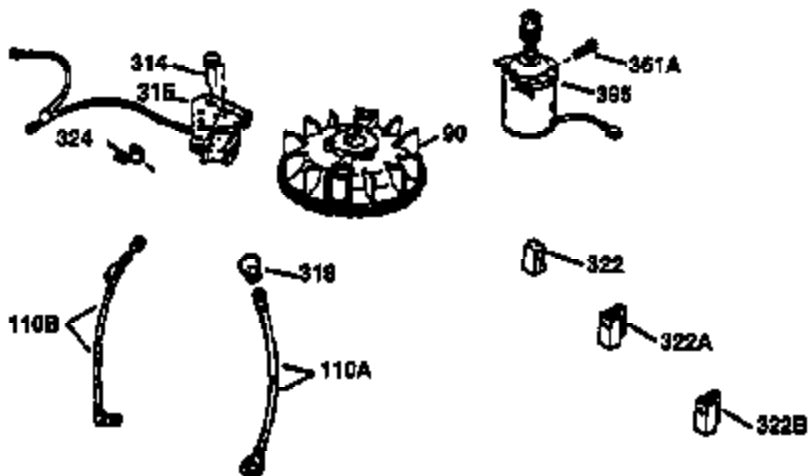

Ref #	Part Number	Qty	Description
178	29752	2	Nut & Lock Washer, 1/4-28
179	30593	1	Retainer Clip
182	6201	2	Screw, 1/4-28 x 7/8"
184	26756	1	* Carburetor To Intake Pipe Gasket
185	31384A	1	Intake Pipe (Incl. 224)
186	34337	1	Governor Link
200	33131A	1	Control Bracket (Incl. 202 thru 206)
202	36482	1	Compression Spring
203	31342	1	Compression Spring
204	651029	1	Screw, Torx T-10, 5-40 x 7/16"
205	651019	1	Screw, Torx T-10, 6-32 x 41/64"
206	610973	1	Terminal
207	34336	1	Throttle Link
209	30200	2	Screw, 10-24 x 9/16"
210	27793	1	Conduit Clip
211	28942	1	Screw, 10-32 x 3/8"
223	650451	2	Screw, 1/4-20 x 1"
224	34690A	1	* Intake Pipe Gasket
238	650806	2	Screw, 10-32 x 5/8"
239	34338	1	* Air Cleaner Gasket
240	34858	1	Air Cleaner Body
245	34340	1	Air Cleaner Filter
250	34341B	1	Air Cleaner Cover
260	35491	1	Blower Housing
261	30200	2	Screw, 10-24 x 9/16"
262	650831	2	Screw, 1/4-20 x 1/2"
275	35708	1	Muffler (Incl. 277)
277	650795	2	Screw, 1/4-20 x 2-1/4"
285	35000A	1	Starter Cup
287	650926	2	Screw, 8-32 x 21/64"
290	34357	1	Fuel Line
292	26460	2	Fuel Line Clamp
300	35586	1	Fuel Tank (Incl. 292 & 301)
301	36246	1	Fuel Cap
311	27625	1	Oil Fill Plug
313	34080	1	Spacer
370A	36261	1	Lubrication Decal
370K	36695	1	Starter Decal
370C	37199	1	Primer Decal
380	632046A	1	Carburetor (Incl. 184)
390	590732	1	Rewind Starter (NOTE: This engine could have been built with 590738 starter).
400	36475B	1	* Gasket Set (Incl. items marked PK in notes) Incl. part #'s 26756 (1), 27234A (1), 33735 (1), 34338 (1), 34690A (1), 36437 (1), 36832 (1), 36996 (1), 37130 (1)
420	730225	1	SAE 30 4-Cycle Engine Oil (1 Quart)

Ref #	Part Number	Qty	Description
238	650806	2	Screw, 10-32 x 5/8"
239	34338	1	* Air Cleaner Gasket
245	34340	1	Air Cleaner Filter
250	34341B	1	Air Cleaner Cover
260	35491	1	Blower Housing
287	650926	2	Screw, 8-32 x 21/64"
300	35586	1	Fuel Tank (Incl. 292 & 301)
301	36246	1	Fuel Cap
390	590732	1	Rewind Starter (NOTE: This engine could have been built with 590738 starter).