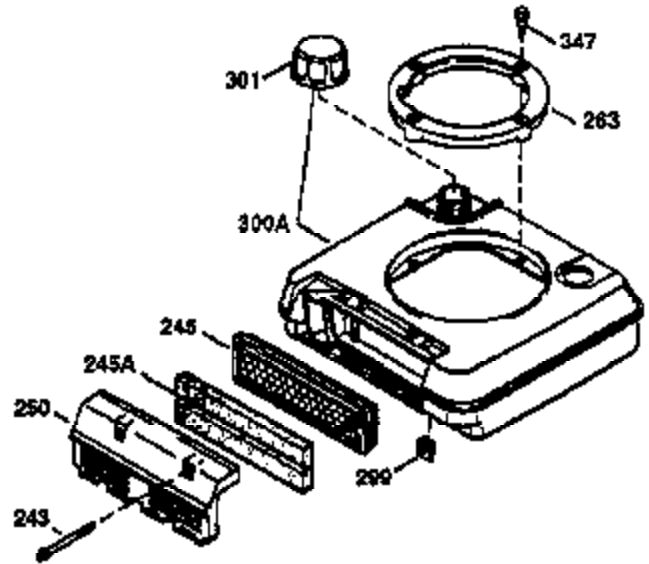

Ref #	Part Number	Qty	Description
178	29752	2	Nut & Lock Washer, 1/4-28
179	30593	1	Retainer Clip
182	6201	2	Screw, 1/4-28 x 7/8"
184	26756	1	* Carburetor To Intake Pipe Gasket
185	31384A	1	Intake Pipe (Incl. 224)
186	34337	1	Governor Link
200	33131A	1	Control Bracket (Incl. 202 thru 206)
202	36482	1	Compression Spring
203	31342	1	Compression Spring
204	651029	1	Screw, Torx T-10, 5-40 x 7/16"
205	651019	1	Screw, Torx T-10, 6-32 x 41/64"
206	610973	1	Terminal
207	34336	1	Throttle Link
209	30200	2	Screw, 10-24 x 9/16"
210	27793	1	Conduit Clip
211	28942	1	Screw, 10-32 x 3/8"
223	650451	2	Screw, 1/4-20 x 1"
224	34690A	1	* Intake Pipe Gasket
238	650806	2	Screw, 10-32 x 5/8"
239	34338	1	* Air Cleaner Gasket
240	34858	1	Air Cleaner Body
245	34340	1	Air Cleaner Filter
250	34341B	1	Air Cleaner Cover
260	35491	1	Blower Housing
261	30200	2	Screw, 10-24 x 9/16"
262	650831	2	Screw, 1/4-20 x 1/2"
275	35708	1	Muffler (Incl. 277)
277	650795	2	Screw, 1/4-20 x 2-1/4"
285	35000A	1	Starter Cup
287	650926	2	Screw, 8-32 x 21/64"
290	34357	1	Fuel Line
292	26460	2	Fuel Line Clamp
300	35586	1	Fuel Tank (Incl. 292 & 301)
301	36246	1	Fuel Cap
311	27625	1	Oil Fill Plug
313	34080	1	Spacer
370A	36261	1	Lubrication Decal
370K	36695	1	Starter Decal
370C	37199	1	Primer Decal
380	632046A	1	Carburetor (Incl. 184)
390	590732	1	Rewind Starter (NOTE: This engine could have been built with 590738 starter).
400	36475B	1	* Gasket Set (Incl. items marked PK in notes) Incl. part #'s 26756 (1), 27234A (1), 33735 (1), 34338 (1), 34690A (1), 36437 (1), 36832 (1), 36996 (1), 37130 (1)
420	730225	1	SAE 30 4-Cycle Engine Oil (1 Quart)